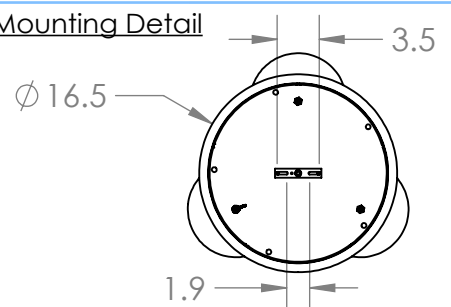

ELECTRICAL OPTIONS				
Product #	Electrical Type	Bulb Type	Wattage	Socket Type
CHB0044-03-XX-XX-XXX-E2	Incandescent	A19	60	Medium E26
CHB0044-03-XX-XX-XXX-G2	Flourescent	CFL/LED RETRO	13	GU-24

Bulbs Not Included

Visit hammertonstudio.com for product options and specifications.

2/9/2017 (B)

Mounting Packet: W	Electrical Type: SEE TABLE
Approximate lbs.: 22	Bulb Qty: 3 Bulb Type: SEE TABLE
Finish: SEE WEB SITE FOR OPTIONS	Wattage: SEE TABLE Voltage: 120
Top Diffuser: OPEN	Socket Type: SEE TABLE
Bottom Diffuser: OPEN	UL Location: DRY

All fixtures created by Hammerton are handcrafted by artisans. Dimensions may vary up to 7/8".

© Copyright 2016. All rights in design, detail or invention of this drawing are reserved as the property of Hammerton. Any imitation or adaptation without written consent is strictly prohibited.

Hammerton Inc. 217 Wright Brothers Dr. Salt Lake City, UT 84116 (801)973-8095

Mounting Detail