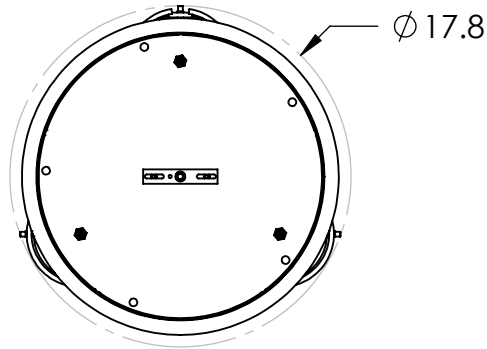

Collection: TEXTURED GLASS

Product #: CHB0044-03

OAH ADJUSTABLE
VIA CORD SUSPENSION
FROM 15.5" TO 133.5"

TEXTURED
GLASS

ELECTRICAL OPTIONS				
Product #	Electrical Type	Bulb Type	Wattage	Socket Type
CHB0044-03-XX-XX-XXX-E2	Incandescent	A19	60	Medium E26
CHB0044-03-XX-XX-XXX-G2	Flourescent	CFL/LED RETRO	13	GU-24

Bulbs Not Included

Visit hammertonstudio.com for product options and specifications.

2/9/2017 (B)

Mounting Packet: W	Electrical Type: SEE TABLE
Approximate lbs.: 22	Bulb Qty: 3 Bulb Type: SEE TABLE
Finish: SEE WEB SITE FOR OPTIONS	Wattage: SEE TABLE Voltage: 120
Top Diffuser: OPEN	Socket Type: SEE TABLE
Bottom Diffuser: OPEN	UL Location: DRY

All fixtures created by Hammerton are handcrafted by artisans. Dimensions may vary up to 7/8".

© Copyright 2016. All rights in design, detail or invention of this drawing are reserved as the property of Hammerton. Any imitation or adaptation without written consent is strictly prohibited.