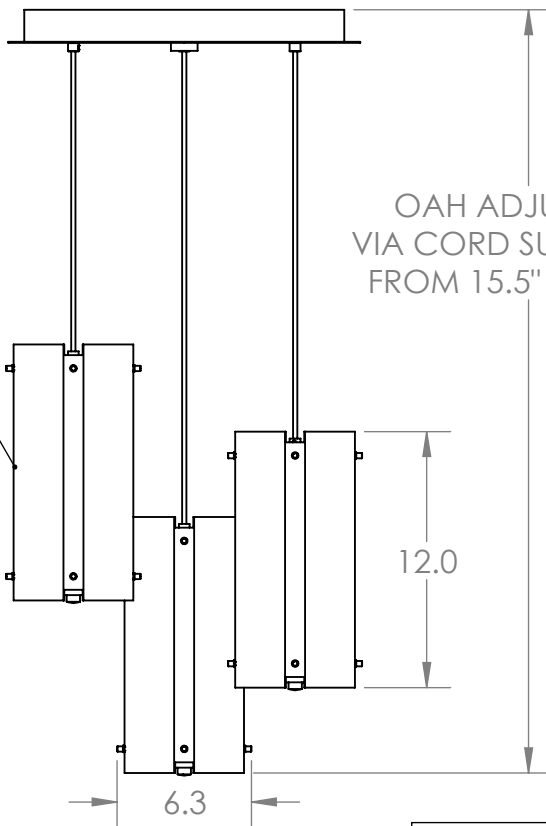

Collection: TEXTURED GLASS

Product #: CHB0044-03

OAH ADJUSTABLE
VIA CORD SUSPENSION
FROM 15.5" TO 133.5"

TEXTURED
GLASS

ELECTRICAL OPTIONS				
Product #	Electrical Type	Bulb Type	Wattage	Socket Type
CHB0044-03-XX-XX-XXX-E2	Incandescent	A19	60	Medium E26
CHB0044-03-XX-XX-XXX-G2	Flourescent	CFL/LED RETRO	13	GU-24

Bulbs Not Included

Visit hammertonstudio.com for product options and specifications.

2/9/2017 (B)

Mounting Packet: W	Electrical Type: SEE TABLE
Approximate lbs.: 22	Bulb Qty: 3 Bulb Type: SEE TABLE
Finish: SEE WEB SITE FOR OPTIONS	Wattage: SEE TABLE Voltage: 120
Top Diffuser: OPEN	Socket Type: SEE TABLE
Bottom Diffuser: OPEN	UL Location: DRY

All fixtures created by Hammerton are handcrafted by artisans. Dimensions may vary up to 7/8".

© Copyright 2016. All rights in design, detail or invention of this drawing are reserved as the property of Hammerton. Any imitation or adaptation without written consent is strictly prohibited.