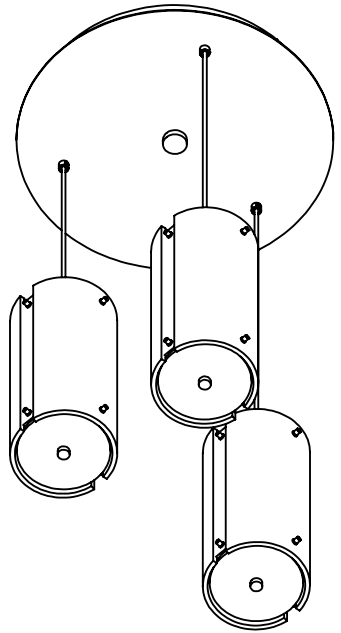

Collection: TEXTURED GLASS

Product #: CHB0044-03

OAH ADJUSTABLE
VIA CORD SUSPENSION
FROM 15.5" TO 133.5"

TEXTURED
GLASS

ELECTRICAL OPTIONS				
Product #	Electrical Type	Bulb Type	Wattage	Socket Type
CHB0044-03-XX-XX-XXX-E2	Incandescent	A19	60	Medium E26
CHB0044-03-XX-XX-XXX-G2	Flourescent	CFL/LED RETRO	13	GU-24

Bulbs Not Included

Visit hammertonstudio.com for product options and specifications.

2/9/2017 (B)

Mounting Packet: W	Electrical Type: SEE TABLE
Approximate lbs.: 22	Bulb Qty: 3 Bulb Type: SEE TABLE
Finish: SEE WEB SITE FOR OPTIONS	Wattage: SEE TABLE Voltage: 120
Top Diffuser: OPEN	Socket Type: SEE TABLE
Bottom Diffuser: OPEN	UL Location: DRY

All fixtures created by Hammerton are handcrafted by artisans. Dimensions may vary up to 7/8".

© Copyright 2016. All rights in design, detail or invention of this drawing are reserved as the property of Hammerton. Any imitation or adaptation without written consent is strictly prohibited.