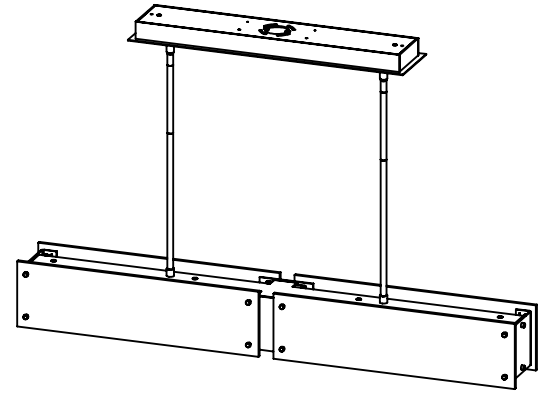

Collection: TEXTURED GLASS

Product #: PLB0044-44-L1

MAX 45° SLOPE MOUNT. THIS DIRECTION ONLY

TEXTURED GLASS

FROSTED GLASS DIFFUSER

Visit hammertonstudio.com for product options and specifications.

6/2/2017 (A)

Mounting Packet: X	Weight(lbs.): 35	Electrical Type: LED	CCT: 2700 K
UL Location: DRY		Elec. Qty: 12	Wattage: 41
Voltage: 120		Lumens: Ambient: 1440	Down: 1370
Finish: SEE WEB SITE FOR OPTIONS		Dimmable: Forward/Reverse Phase To 1%	
Top Diffuser: OPEN		CRI: 93+	
Bottom Diffuser: FROSTED GLASS		Power Factor: >0.9	

Mounting Detail

All fixtures created by Hammerton are handcrafted by artisans. Dimensions may vary up to 7/8".
 © Copyright 2016. All rights in design, detail or invention of this drawing are reserved as the property of Hammerton. Any imitation or adaptation without written consent is strictly prohibited.