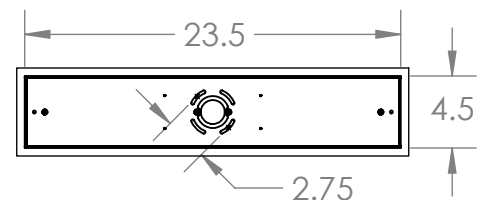

Collection: TEXTURED GLASS

Product #: PLB0044-44-L1

MAX 45° SLOPE MOUNT. THIS DIRECTION ONLY

TEXTURED GLASS

FROSTED GLASS DIFFUSER

Visit hammertonstudio.com for product options and specifications.

6/2/2017 (A)

Mounting Packet: X	Weight(lbs.): 35	Electrical Type: LED	CCT: 2700 K
UL Location: DRY		Elec. Qty: 12	Wattage: 41
Voltage: 120		Lumens: Ambient: 1440	Down: 1370
Finish: SEE WEB SITE FOR OPTIONS		Dimmable: Forward/Reverse Phase To 1%	
Top Diffuser: OPEN		CRI: 93+	
Bottom Diffuser: FROSTED GLASS		Power Factor: >0.9	

Mounting Detail

All fixtures created by Hammerton are handcrafted by artisans. Dimensions may vary up to 7/8".
 © Copyright 2016. All rights in design, detail or invention of this drawing are reserved as the property of Hammerton. Any imitation or adaptation without written consent is strictly prohibited.