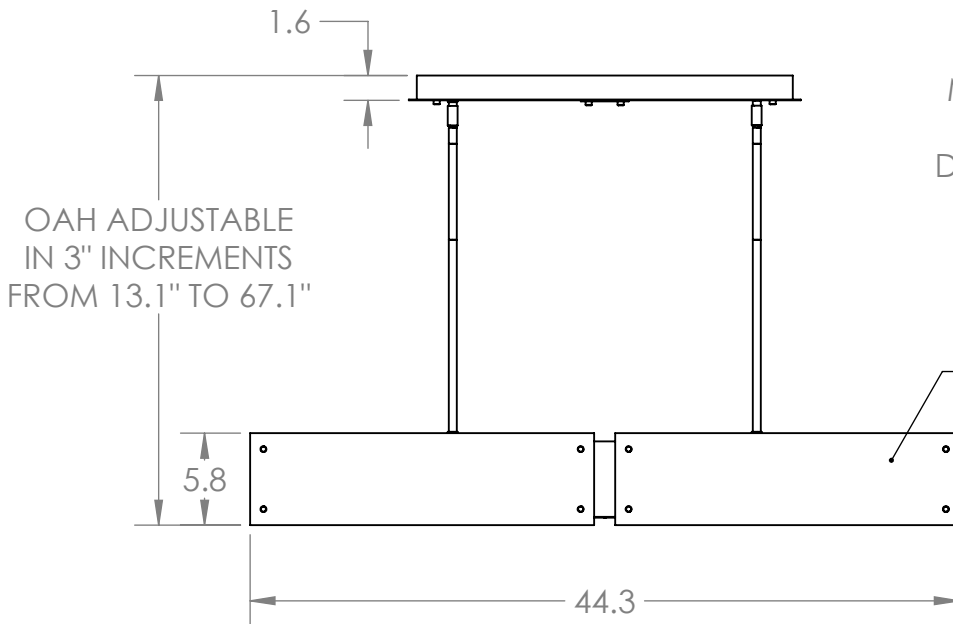

Collection: TEXTURED GLASS

Product #: PLB0044-44-L1

MAX 45° SLOPE MOUNT. THIS DIRECTION ONLY

TEXTURED GLASS

FROSTED GLASS DIFFUSER

Visit hammertonstudio.com for product options and specifications.

6/2/2017 (A)

Mounting Packet: X	Weight(lbs.): 35	Electrical Type: LED	CCT: 2700 K
UL Location: DRY		Elec. Qty: 12	Wattage: 41
Voltage: 120		Lumens: Ambient: 1440	Down: 1370
Finish: SEE WEB SITE FOR OPTIONS		Dimmable: Forward/Reverse Phase To 1%	
Top Diffuser: OPEN		CRI: 93+	
Bottom Diffuser: FROSTED GLASS		Power Factor: >0.9	

Mounting Detail

All fixtures created by Hammerton are handcrafted by artisans. Dimensions may vary up to 7/8".
 © Copyright 2016. All rights in design, detail or invention of this drawing are reserved as the property of Hammerton. Any imitation or adaptation without written consent is strictly prohibited.