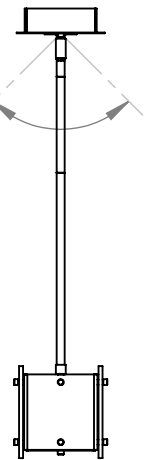

Collection: TEXTURED GLASS

Product #: PLB0044-44-L1

MAX 45° SLOPE MOUNT. THIS DIRECTION ONLY

TEXTURED GLASS

FROSTED GLASS DIFFUSER

Visit hammertonstudio.com for product options and specifications.

6/2/2017 (A)

Mounting Packet: X	Weight(lbs.): 35	Electrical Type: LED	CCT: 2700 K
UL Location: DRY		Elec. Qty: 12	Wattage: 41
Voltage: 120		Lumens: Ambient: 1440	Down: 1370
Finish: SEE WEB SITE FOR OPTIONS		Dimmable: Forward/Reverse Phase To 1%	
Top Diffuser: OPEN		CRI: 93+	
Bottom Diffuser: FROSTED GLASS		Power Factor: >0.9	

Mounting Detail

All fixtures created by Hammerton are handcrafted by artisans. Dimensions may vary up to 7/8".
 © Copyright 2016. All rights in design, detail or invention of this drawing are reserved as the property of Hammerton. Any imitation or adaptation without written consent is strictly prohibited.