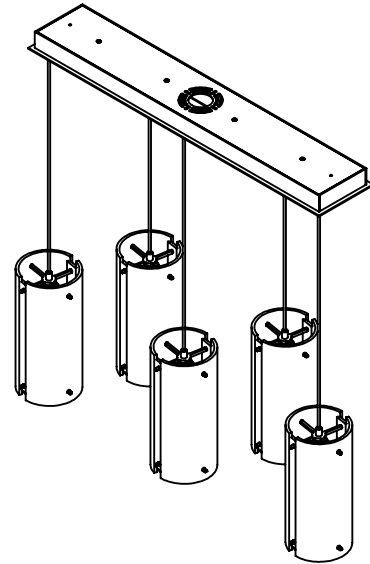

Collection: TEXTURED GLASS

Product #: PLB0044-05

ELECTRICAL OPTIONS

Product #	Electrical Type	Bulb Type	Wattage	Socket Type
PLB0044-05-XX-XX-001-E2	Incandescent	A19	60	Medium E26
PLB0044-05-XX-XX-001-G2	Flourescent	CFL/LED RETRO	13	GU-24

Bulbs Not Included

Visit [hammertonstudio.com](http://hammertonstudio.com) for product options and specifications.

5/8/2018 (A)

Mounting Packet: X	Electrical Type: SEE TABLE
Approximate lbs.: 41	Bulb Qty: 5    Bulb Type: SEE TABLE
Finish: SEE WEB SITE FOR OPTIONS	Wattage: SEE TABLE    Voltage: 120
Top Diffuser: OPEN	Socket Type: SEE TABLE
Bottom Diffuser: FROSTED ACRYLIC	UL Location: DRY

Mounting Detail

All fixtures created by Hammerton are handcrafted by artisans. Dimensions may vary up to 7/8".

© Copyright 2016. All rights in design, detail or invention of this drawing are reserved as the property of Hammerton. Any imitation or adaptation without written consent is strictly prohibited.