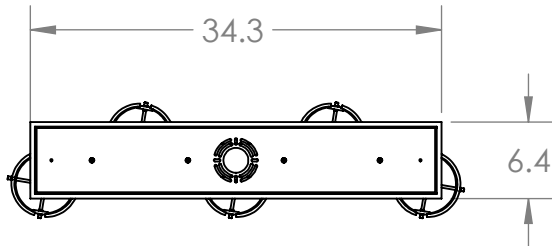

Bulbs Not Included

Visit [hammertonstudio.com](http://hammertonstudio.com) for product options and specifications.

5/8/2018 (A)

Mounting Packet: X	Electrical Type: SEE TABLE
Approximate lbs.: 41	Bulb Qty: 5    Bulb Type: SEE TABLE
Finish: SEE WEB SITE FOR OPTIONS	Wattage: SEE TABLE    Voltage: 120
Top Diffuser: OPEN	Socket Type: SEE TABLE
Bottom Diffuser: FROSTED ACRYLIC	UL Location: DRY

Mounting Detail

All fixtures created by Hammerton are handcrafted by artisans. Dimensions may vary up to 7/8".

© Copyright 2016. All rights in design, detail or invention of this drawing are reserved as the property of Hammerton. Any imitation or adaptation without written consent is strictly prohibited.