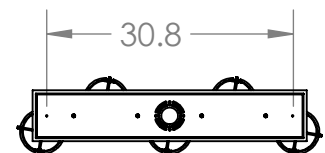

Bulbs Not Included

Visit [hammertonstudio.com](http://hammertonstudio.com) for product options and specifications.

5/8/2018 (A)

Mounting Packet: X	Electrical Type: SEE TABLE
Approximate lbs.: 41	Bulb Qty: 5    Bulb Type: SEE TABLE
Finish: SEE WEB SITE FOR OPTIONS	Wattage: SEE TABLE    Voltage: 120
Top Diffuser: OPEN	Socket Type: SEE TABLE
Bottom Diffuser: FROSTED ACRYLIC	UL Location: DRY

Mounting Detail

All fixtures created by Hammerton are handcrafted by artisans. Dimensions may vary up to 7/8".

© Copyright 2016. All rights in design, detail or invention of this drawing are reserved as the property of Hammerton. Any imitation or adaptation without written consent is strictly prohibited.