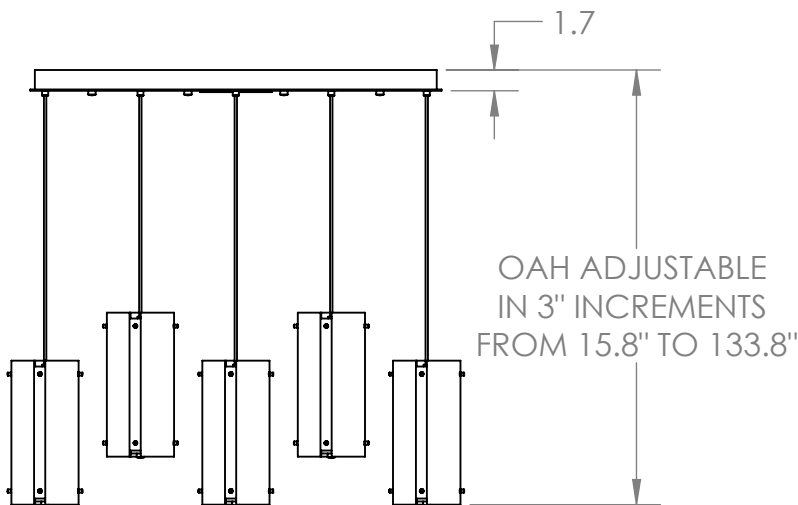

Bulbs Not Included

Visit [hammertonstudio.com](http://hammertonstudio.com) for product options and specifications.

5/8/2018 (A)

Mounting Packet: X	Electrical Type: SEE TABLE
Approximate lbs.: 41	Bulb Qty: 5    Bulb Type: SEE TABLE
Finish: SEE WEB SITE FOR OPTIONS	Wattage: SEE TABLE    Voltage: 120
Top Diffuser: OPEN	Socket Type: SEE TABLE
Bottom Diffuser: FROSTED ACRYLIC	UL Location: DRY

Mounting Detail

All fixtures created by Hammerton are handcrafted by artisans. Dimensions may vary up to 7/8".

© Copyright 2016. All rights in design, detail or invention of this drawing are reserved as the property of Hammerton. Any imitation or adaptation without written consent is strictly prohibited.