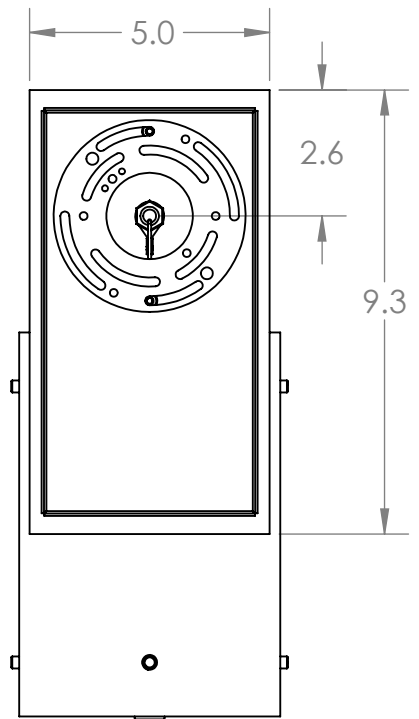

Collection: TEXTURED GLASS

Product #: IDB0044-14

ELECTRICAL OPTIONS

Product #	Electrical Type	Bulb Type	Wattage	Socket Type
IDB00XX-14-XX-X-E2	Incandescent	A15	60	Medium E26
IDB00XX-14-XX-X-G2	Flourescent	CFL/LED RETRO	13	GU-24

TEXTURED GLASS

*Bulbs Not Included*

Visit [hammertonstudio.com](http://hammertonstudio.com) for product options and specifications.

3/20/2017 (A)

Mounting Packet: U	Electrical Type: SEE TABLE
Approximate lbs.: 6	Bulb Qty: 1 Bulb Type: SEE TABLE
Finish: SEE WEB SITE FOR OPTIONS	Wattage: SEE TABLE Voltage: 120
Top Diffuser: OPEN	Socket Type: SEE TABLE
Bottom Diffuser: FROSTED ACRYLIC	UL Location: DRY

Mounting Detail

MOUNTS DIRECTLY TO J-BOX

All fixtures created by Hammerton are handcrafted by artisans. Dimensions may vary up to 7/8".

© Copyright 2016. All rights in design, detail or invention of this drawing are reserved as the property of Hammerton. Any imitation or adaptation without written consent is strictly prohibited.