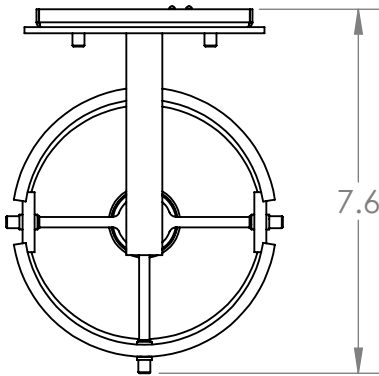

TEXTURED GLASS

*Bulbs Not Included*

Visit [hammertonstudio.com](http://hammertonstudio.com) for product options and specifications.

3/20/2017 (A)

Mounting Packet: U	Electrical Type: SEE TABLE
Approximate lbs.: 6	Bulb Qty: 1 Bulb Type: SEE TABLE
Finish: SEE WEB SITE FOR OPTIONS	Wattage: SEE TABLE Voltage: 120
Top Diffuser: OPEN	Socket Type: SEE TABLE
Bottom Diffuser: FROSTED ACRYLIC	UL Location: DRY

Mounting Detail

MOUNTS DIRECTLY TO J-BOX

All fixtures created by Hammerton are handcrafted by artisans. Dimensions may vary up to 7/8".

© Copyright 2016. All rights in design, detail or invention of this drawing are reserved as the property of Hammerton. Any imitation or adaptation without written consent is strictly prohibited.