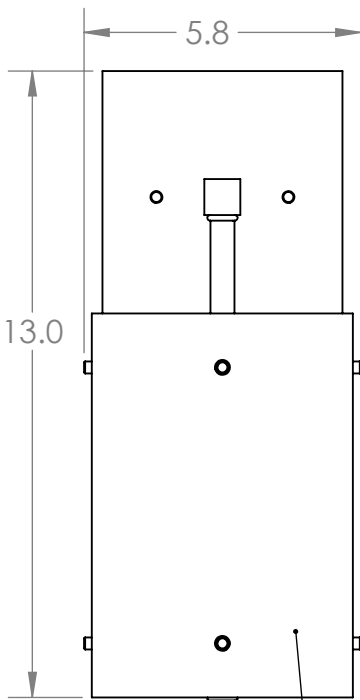

TEXTURED GLASS

*Bulbs Not Included*

Visit [hammertonstudio.com](http://hammertonstudio.com) for product options and specifications.

3/20/2017 (A)

Mounting Packet: U	Electrical Type: SEE TABLE
Approximate lbs.: 6	Bulb Qty: 1 Bulb Type: SEE TABLE
Finish: SEE WEB SITE FOR OPTIONS	Wattage: SEE TABLE Voltage: 120
Top Diffuser: OPEN	Socket Type: SEE TABLE
Bottom Diffuser: FROSTED ACRYLIC	UL Location: DRY

Mounting Detail

MOUNTS DIRECTLY TO J-BOX

All fixtures created by Hammerton are handcrafted by artisans. Dimensions may vary up to 7/8".

© Copyright 2016. All rights in design, detail or invention of this drawing are reserved as the property of Hammerton. Any imitation or adaptation without written consent is strictly prohibited.