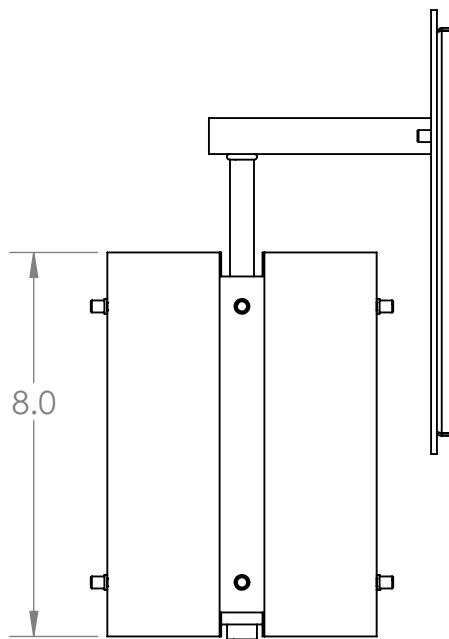

TEXTURED GLASS

*Bulbs Not Included*

Visit [hammertonstudio.com](http://hammertonstudio.com) for product options and specifications.

3/20/2017 (A)

Mounting Packet: U	Electrical Type: SEE TABLE
Approximate lbs.: 6	Bulb Qty: 1 Bulb Type: SEE TABLE
Finish: SEE WEB SITE FOR OPTIONS	Wattage: SEE TABLE Voltage: 120
Top Diffuser: OPEN	Socket Type: SEE TABLE
Bottom Diffuser: FROSTED ACRYLIC	UL Location: DRY

Mounting Detail

MOUNTS DIRECTLY TO J-BOX

All fixtures created by Hammerton are handcrafted by artisans. Dimensions may vary up to 7/8".

© Copyright 2016. All rights in design, detail or invention of this drawing are reserved as the property of Hammerton. Any imitation or adaptation without written consent is strictly prohibited.