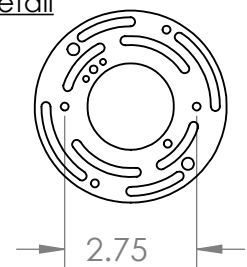

TEXTURED GLASS

*Bulbs Not Included*

Visit [hammertonstudio.com](http://hammertonstudio.com) for product options and specifications.

3/20/2017 (A)

Mounting Packet: U	Electrical Type: SEE TABLE
Approximate lbs.: 6	Bulb Qty: 1 Bulb Type: SEE TABLE
Finish: SEE WEB SITE FOR OPTIONS	Wattage: SEE TABLE Voltage: 120
Top Diffuser: OPEN	Socket Type: SEE TABLE
Bottom Diffuser: FROSTED ACRYLIC	UL Location: DRY

Mounting Detail

MOUNTS DIRECTLY TO J-BOX

All fixtures created by Hammerton are handcrafted by artisans. Dimensions may vary up to 7/8".

© Copyright 2016. All rights in design, detail or invention of this drawing are reserved as the property of Hammerton. Any imitation or adaptation without written consent is strictly prohibited.