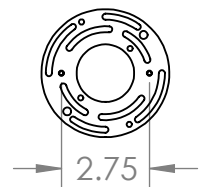

TEXTURED  
GLASS

Bulbs Not Included

Visit [hammertonstudio.com](http://hammertonstudio.com) for product options and specifications.

3/7/2017 (A)

Mounting Packet: U	Electrical Type: SEE TABLE
Approximate lbs.: 10	Bulb Qty: 4 Bulb Type: SEE TABLE
Finish: SEE WEB SITE FOR OPTIONS	Wattage: SEE TABLE Voltage: 120
Top Diffuser: OPEN	Socket Type: SEE TABLE
Bottom Diffuser: OPEN	UL Location: DRY

Mounting Detail

MOUNTS DIRECTLY TO J-BOX

All fixtures created by Hammerton are handcrafted by artisans. Dimensions may vary up to 7/8".

© Copyright 2016. All rights in design, detail or invention of this drawing are reserved as the property of Hammerton. Any imitation or adaptation without written consent is strictly prohibited.