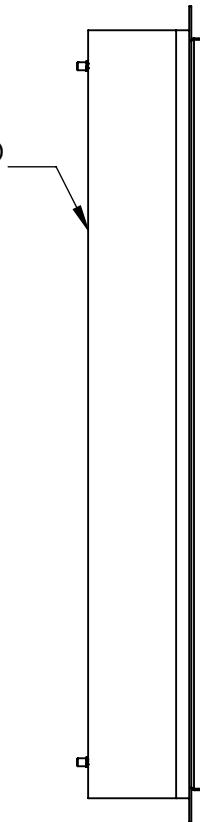

Collection: TEXTURED GLASS

Product #: CSB0044-26

ELECTRICAL OPTIONS

Product #	Electrical Type	Bulb Type	Wattage	Socket Type
CSB0044-26-XX-XX-E2	Incandescent	A19	60	Medium E26
CSB0044-26-XX-XX-G2	Flourescent	CFL/LED RETRO	13	GU-24

TEXTURED  
GLASS

Bulbs Not Included

Visit [hammertonstudio.com](http://hammertonstudio.com) for product options and specifications.

3/7/2017 (A)

Mounting Packet: U	Electrical Type: SEE TABLE
Approximate lbs.: 10	Bulb Qty: 4 Bulb Type: SEE TABLE
Finish: SEE WEB SITE FOR OPTIONS	Wattage: SEE TABLE Voltage: 120
Top Diffuser: OPEN	Socket Type: SEE TABLE
Bottom Diffuser: OPEN	UL Location: DRY

Mounting Detail

MOUNTS DIRECTLY TO J-BOX

All fixtures created by Hammerton are handcrafted by artisans. Dimensions may vary up to 7/8".

© Copyright 2016. All rights in design, detail or invention of this drawing are reserved as the property of Hammerton. Any imitation or adaptation without written consent is strictly prohibited.