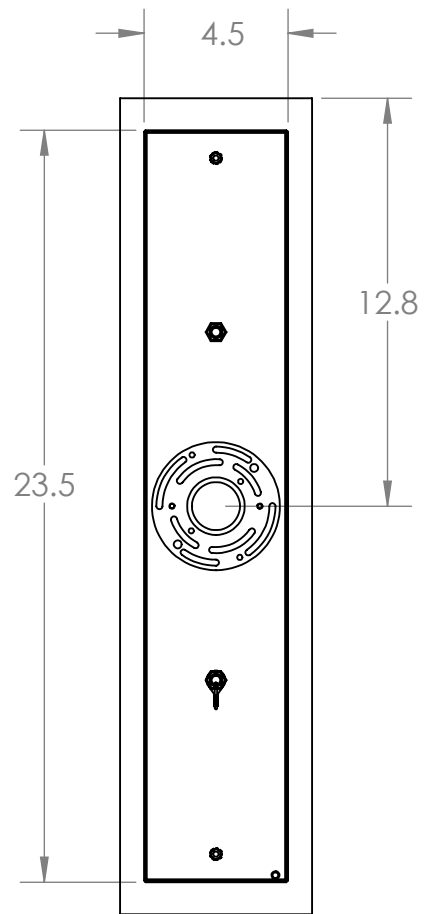

Collection: TEXTURED GLASS

Product #: CSB0044-26

ELECTRICAL OPTIONS

Product #	Electrical Type	Bulb Type	Wattage	Socket Type
CSB0044-26-XX-XX-E2	Incandescent	A19	60	Medium E26
CSB0044-26-XX-XX-G2	Flourescent	CFL/LED RETRO	13	GU-24

TEXTURED  
GLASS

Bulbs Not Included

Visit [hammertonstudio.com](http://hammertonstudio.com) for product options and specifications.

3/7/2017 (A)

Mounting Packet: U	Electrical Type: SEE TABLE
Approximate lbs.: 10	Bulb Qty: 4 Bulb Type: SEE TABLE
Finish: SEE WEB SITE FOR OPTIONS	Wattage: SEE TABLE Voltage: 120
Top Diffuser: OPEN	Socket Type: SEE TABLE
Bottom Diffuser: OPEN	UL Location: DRY

Mounting Detail

MOUNTS DIRECTLY TO J-BOX

All fixtures created by Hammerton are handcrafted by artisans. Dimensions may vary up to 7/8".

© Copyright 2016. All rights in design, detail or invention of this drawing are reserved as the property of Hammerton. Any imitation or adaptation without written consent is strictly prohibited.