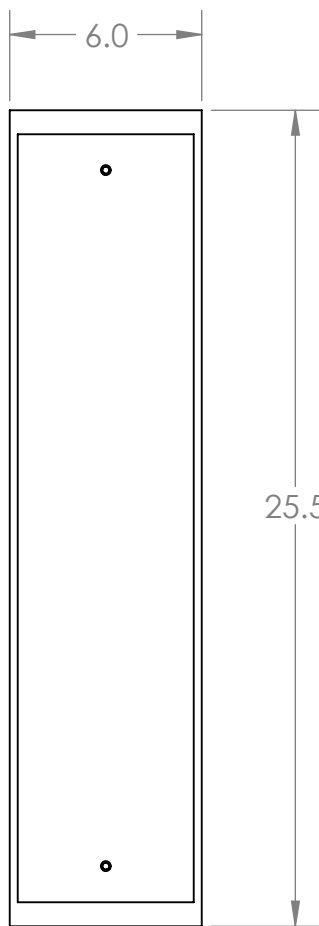

Collection: TEXTURED GLASS

Product #: CSB0044-26

ELECTRICAL OPTIONS

Product #	Electrical Type	Bulb Type	Wattage	Socket Type
CSB0044-26-XX-XX-E2	Incandescent	A19	60	Medium E26
CSB0044-26-XX-XX-G2	Flourescent	CFL/LED RETRO	13	GU-24

TEXTURED  
GLASS

Bulbs Not Included

Visit [hammertonstudio.com](http://hammertonstudio.com) for product options and specifications.

3/7/2017 (A)

Mounting Packet: U	Electrical Type: SEE TABLE
Approximate lbs.: 10	Bulb Qty: 4 Bulb Type: SEE TABLE
Finish: SEE WEB SITE FOR OPTIONS	Wattage: SEE TABLE Voltage: 120
Top Diffuser: OPEN	Socket Type: SEE TABLE
Bottom Diffuser: OPEN	UL Location: DRY

Mounting Detail

MOUNTS DIRECTLY TO J-BOX

All fixtures created by Hammerton are handcrafted by artisans. Dimensions may vary up to 7/8".

© Copyright 2016. All rights in design, detail or invention of this drawing are reserved as the property of Hammerton. Any imitation or adaptation without written consent is strictly prohibited.