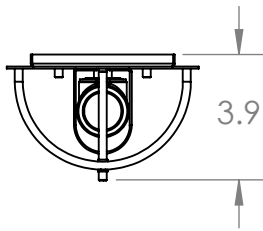

TEXTURED  
GLASS

Bulbs Not Included

Visit [hammertonstudio.com](http://hammertonstudio.com) for product options and specifications.

3/7/2017 (A)

Mounting Packet: U	Electrical Type: SEE TABLE
Approximate lbs.: 10	Bulb Qty: 4 Bulb Type: SEE TABLE
Finish: SEE WEB SITE FOR OPTIONS	Wattage: SEE TABLE Voltage: 120
Top Diffuser: OPEN	Socket Type: SEE TABLE
Bottom Diffuser: OPEN	UL Location: DRY

Mounting Detail

MOUNTS DIRECTLY TO J-BOX

All fixtures created by Hammerton are handcrafted by artisans. Dimensions may vary up to 7/8".

© Copyright 2016. All rights in design, detail or invention of this drawing are reserved as the property of Hammerton. Any imitation or adaptation without written consent is strictly prohibited.