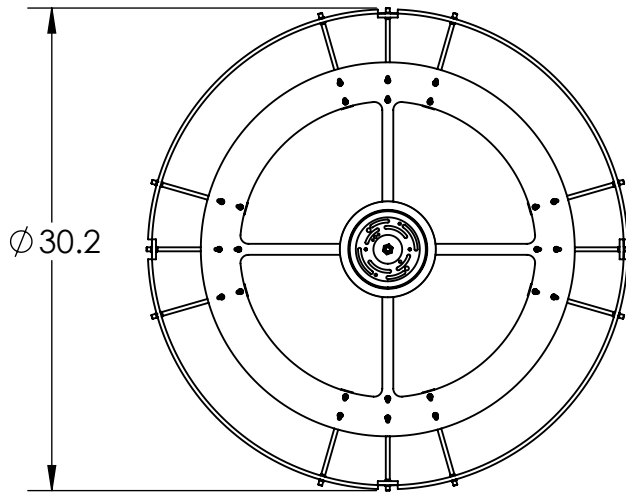

Collection: TEXTURED GLASS

Product #: CHB0044-30

OAH ADJUSTABLE
IN 3" INCREMENTS
FROM 14.4" TO 68.4"

TEXTURED GLASS

ELECTRICAL OPTIONS				
Product #	Electrical Type	Bulb Type	Wattage	Socket Type
CHB0044-30-XX-XX-XXX-E2	Incandescent	A19	75	Medium E26
CHB0044-30-XX-XX-XXX-G2	Flourescent	CFL/LED RETRO	13	GU-24

Bulbs Not Included

Visit hammertonstudio.com for product options and specifications.

1/19/2017 (B)

Mounting Packet: Y	Electrical Type: SEE TABLE
Approximate lbs.: 36	Bulb Qty: 4 Bulb Type: SEE TABLE
Finish: SEE WEB SITE FOR OPTIONS	Wattage: SEE TABLE Voltage: 120
Top Diffuser: OPEN	Socket Type: SEE TABLE
Bottom Diffuser: FROSTED ACRYLIC	UL Location: DRY

Mounting Detail

MOUNTS DIRECTLY TO J-BOX

All fixtures created by Hammerton are handcrafted by artisans. Dimensions may vary up to 7/8".

© Copyright 2016. All rights in design, detail or invention of this drawing are reserved as the property of Hammerton. Any imitation or adaptation without written consent is strictly prohibited.