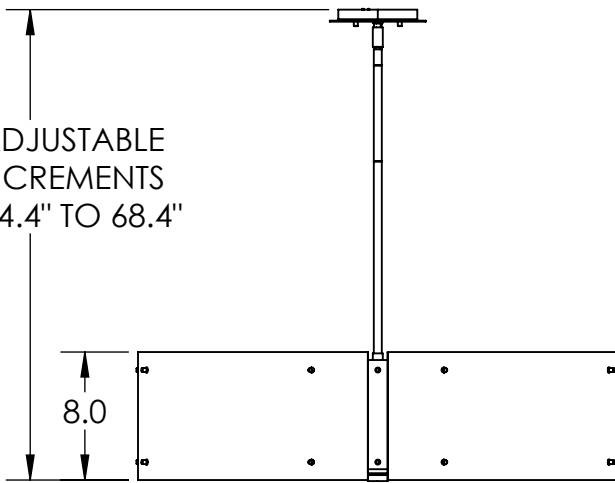

Collection: TEXTURED GLASS

Product #: CHB0044-30

OAH ADJUSTABLE
IN 3" INCREMENTS
FROM 14.4" TO 68.4"

TEXTURED GLASS

ELECTRICAL OPTIONS				
Product #	Electrical Type	Bulb Type	Wattage	Socket Type
CHB0044-30-XX-XX-XXX-E2	Incandescent	A19	75	Medium E26
CHB0044-30-XX-XX-XXX-G2	Flourescent	CFL/LED RETRO	13	GU-24

Bulbs Not Included

Visit hammertonstudio.com for product options and specifications.

1/19/2017 (B)

Mounting Packet: Y	Electrical Type: SEE TABLE
Approximate lbs.: 36	Bulb Qty: 4 Bulb Type: SEE TABLE
Finish: SEE WEB SITE FOR OPTIONS	Wattage: SEE TABLE Voltage: 120
Top Diffuser: OPEN	Socket Type: SEE TABLE
Bottom Diffuser: FROSTED ACRYLIC	UL Location: DRY

Mounting Detail

MOUNTS DIRECTLY TO J-BOX

All fixtures created by Hammerton are handcrafted by artisans. Dimensions may vary up to 7/8".

© Copyright 2016. All rights in design, detail or invention of this drawing are reserved as the property of Hammerton. Any imitation or adaptation without written consent is strictly prohibited.