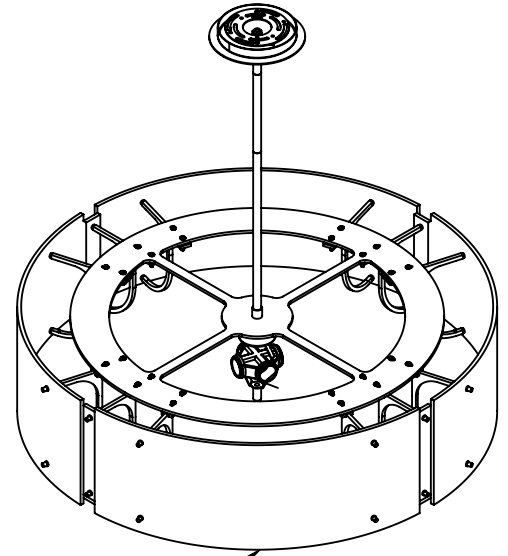

Collection: TEXTURED GLASS

Product #: CHB0044-30

OAH ADJUSTABLE
IN 3" INCREMENTS
FROM 14.4" TO 68.4"

TEXTURED GLASS

ELECTRICAL OPTIONS				
Product #	Electrical Type	Bulb Type	Wattage	Socket Type
CHB0044-30-XX-XX-XXX-E2	Incandescent	A19	75	Medium E26
CHB0044-30-XX-XX-XXX-G2	Flourescent	CFL/LED RETRO	13	GU-24

Bulbs Not Included

Visit hammertonstudio.com for product options and specifications.

1/19/2017 (B)

Mounting Packet: Y	Electrical Type: SEE TABLE
Approximate lbs.: 36	Bulb Qty: 4 Bulb Type: SEE TABLE
Finish: SEE WEB SITE FOR OPTIONS	Wattage: SEE TABLE Voltage: 120
Top Diffuser: OPEN	Socket Type: SEE TABLE
Bottom Diffuser: FROSTED ACRYLIC	UL Location: DRY

Mounting Detail

MOUNTS DIRECTLY TO J-BOX

All fixtures created by Hammerton are handcrafted by artisans. Dimensions may vary up to 7/8".

© Copyright 2016. All rights in design, detail or invention of this drawing are reserved as the property of Hammerton. Any imitation or adaptation without written consent is strictly prohibited.