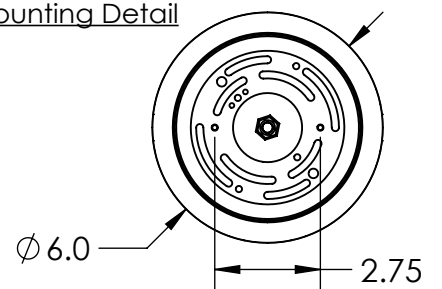

Collection: TEXTURED GLASS

Product #: CHB0044-30

OAH ADJUSTABLE
IN 3" INCREMENTS
FROM 14.4" TO 68.4"

TEXTURED GLASS

ELECTRICAL OPTIONS				
Product #	Electrical Type	Bulb Type	Wattage	Socket Type
CHB0044-30-XX-XX-XXX-E2	Incandescent	A19	75	Medium E26
CHB0044-30-XX-XX-XXX-G2	Flourescent	CFL/LED RETRO	13	GU-24

Bulbs Not Included

Visit hammertonstudio.com for product options and specifications.

1/19/2017 (B)

Mounting Packet: Y	Electrical Type: SEE TABLE
Approximate lbs.: 36	Bulb Qty: 4 Bulb Type: SEE TABLE
Finish: SEE WEB SITE FOR OPTIONS	Wattage: SEE TABLE Voltage: 120
Top Diffuser: OPEN	Socket Type: SEE TABLE
Bottom Diffuser: FROSTED ACRYLIC	UL Location: DRY

Mounting Detail

MOUNTS DIRECTLY TO J-BOX

All fixtures created by Hammerton are handcrafted by artisans. Dimensions may vary up to 7/8".

© Copyright 2016. All rights in design, detail or invention of this drawing are reserved as the property of Hammerton. Any imitation or adaptation without written consent is strictly prohibited.