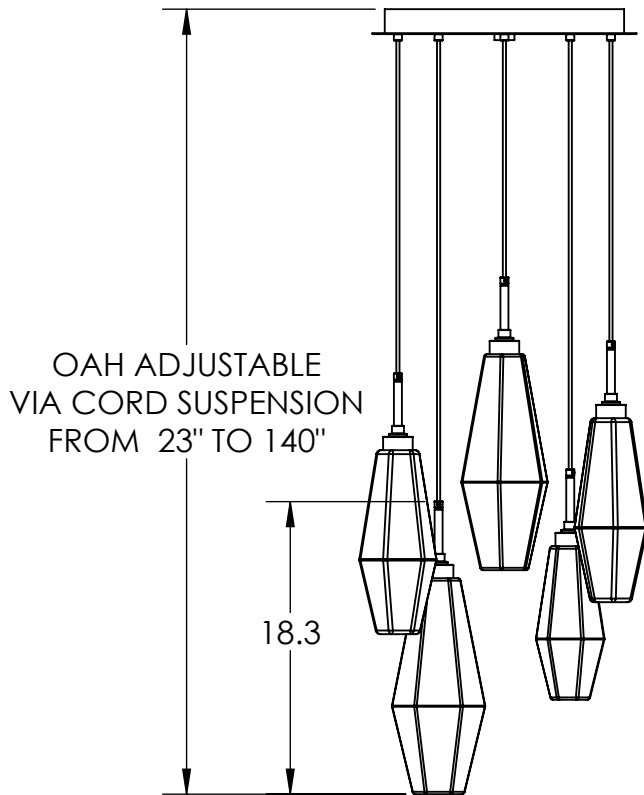

Collection: AALTO

Product #: CHB0049-05

AALTO COUNT

Visit hammertonstudio.com for product options and specifications.

3/1/2018 (A)

Mounting Packet: W	Weight(lbs.): 23	Electrical Type: LED	CCT: 2700 K
UL Location: DRY	Elec. Qty: 5	Wattage: 26	Voltage: 120
Finish: SEE WEB SITE FOR OPTIONS	Source Lumens: UP: N/A	DOWN: 1710	
Top Diffuser: CLOSED	Dimmable: Forward/Reverse Phase To 1%		
Bottom Diffuser: CLOSED GLASS	CRI: 93+	Power Factor: >0.9	

All fixtures created by Hammerton are handcrafted by artisans. Dimensions may vary up to 7/8".

© Copyright 2016. All rights in design, detail or invention of this drawing are reserved as the property of Hammerton. Any imitation or adaptation without written consent is strictly prohibited.