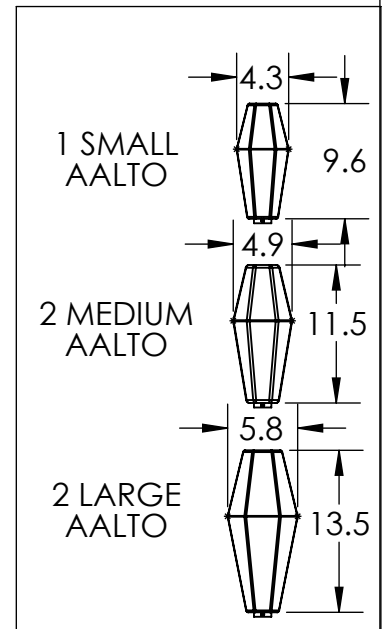

Collection: AALTO

Product #: CHB0049-05

AALTO COUNT

Visit hammertonstudio.com for product options and specifications.

3/1/2018 (A)

Mounting Packet: W	Weight(lbs.): 23	Electrical Type: LED	CCT: 2700 K
UL Location: DRY	Elec. Qty: 5	Wattage: 26	Voltage: 120
Finish: SEE WEB SITE FOR OPTIONS	Source Lumens: UP: N/A	DOWN: 1710	
Top Diffuser: CLOSED	Dimmable: Forward/Reverse Phase To 1%		
Bottom Diffuser: CLOSED GLASS	CRI: 93+	Power Factor: >0.9	

All fixtures created by Hammerton are handcrafted by artisans. Dimensions may vary up to 7/8".

© Copyright 2016. All rights in design, detail or invention of this drawing are reserved as the property of Hammerton. Any imitation or adaptation without written consent is strictly prohibited.