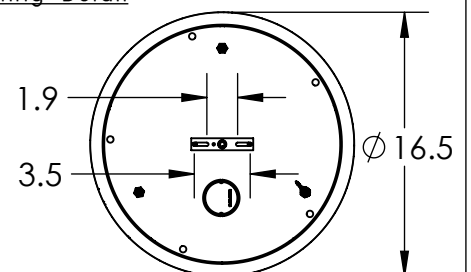

Mounting Detail

MOUNTS DIRECTLY TO J-BOX