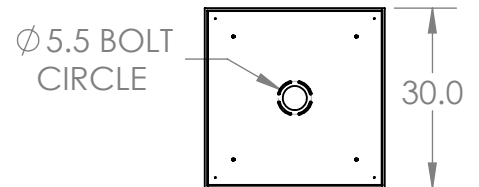

Collection: Aalto

Product #: CHB0049-12

Visit hammertonstudio.com for product options and specifications.

1/5/2018 (B)

Mounting Packet: R	Weight(lbs.): 85	Electrical Type: LED	CCT: 2700 K
UL Location: DRY		Elec. Qty: 12	Wattage: 62 Voltage: 120
Finish: SEE WEB SITE FOR OPTIONS		Source Lumens: Up: N/A	Down: 4105
Top Diffuser: CLOSED		Dimmable: Forward/Reverse Phase to 1%	
Bottom Diffuser: CLOSED GLASS		CRI: 93+	Power Factor: >0.9

Mounting Detail

All fixtures created by Hammerton are handcrafted by artisans. Dimensions may vary up to 7/8".

© Copyright 2017. All rights in design, detail or invention of this drawing are reserved as the property of Hammerton. Any imitation or adaptation without written consent is strictly prohibited.