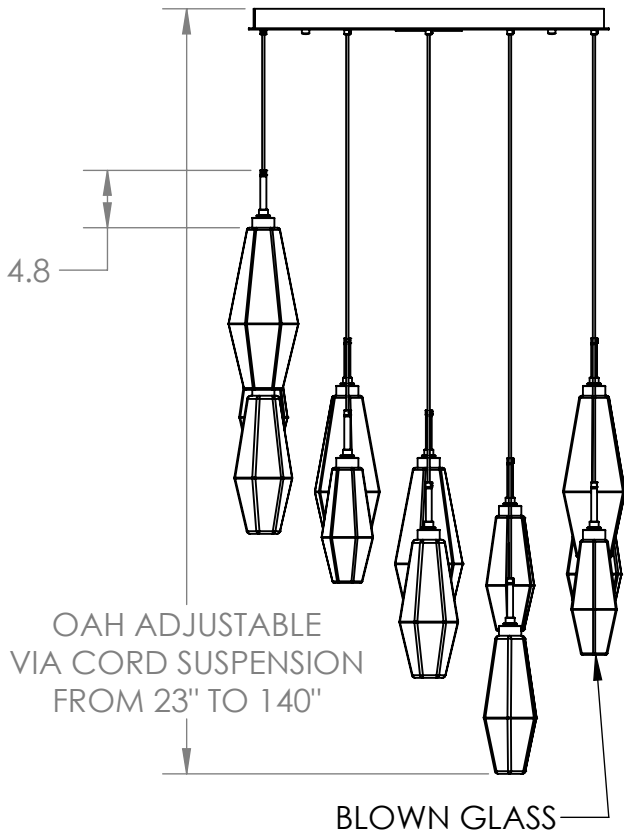

Collection: Aalto

Product #: CHB0049-12

Visit hammertonstudio.com for product options and specifications.

1/5/2018 (B)

Mounting Packet: R	Weight(lbs.): 85	Electrical Type: LED	CCT: 2700 K
UL Location: DRY		Elec. Qty: 12	Wattage: 62 Voltage: 120
Finish: SEE WEB SITE FOR OPTIONS		Source Lumens: Up: N/A	Down: 4105
Top Diffuser: CLOSED		Dimmable: Forward/Reverse Phase to 1%	
Bottom Diffuser: CLOSED GLASS		CRI: 93+	Power Factor: >0.9

Mounting Detail

All fixtures created by Hammerton are handcrafted by artisans. Dimensions may vary up to 7/8".

© Copyright 2017. All rights in design, detail or invention of this drawing are reserved as the property of Hammerton. Any imitation or adaptation without written consent is strictly prohibited.