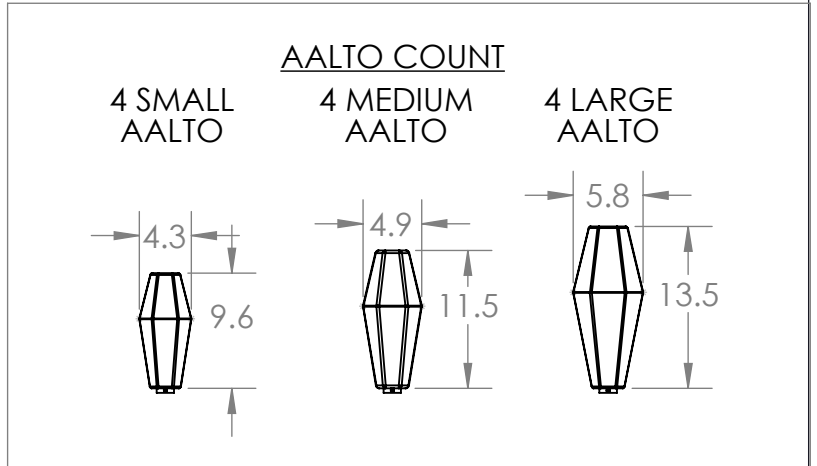

Collection: Aalto

Product #: CHB0049-12

Visit hammertonstudio.com for product options and specifications.

1/5/2018 (B)

Mounting Packet: R	Weight(lbs.): 85	Electrical Type: LED	CCT: 2700 K
UL Location: DRY		Elec. Qty: 12	Wattage: 62 Voltage: 120
Finish: SEE WEB SITE FOR OPTIONS		Source Lumens: Up: N/A	Down: 4105
Top Diffuser: CLOSED		Dimmable: Forward/Reverse Phase to 1%	
Bottom Diffuser: CLOSED GLASS		CRI: 93+	Power Factor: >0.9

Mounting Detail

All fixtures created by Hammerton are handcrafted by artisans. Dimensions may vary up to 7/8".

© Copyright 2017. All rights in design, detail or invention of this drawing are reserved as the property of Hammerton. Any imitation or adaptation without written consent is strictly prohibited.