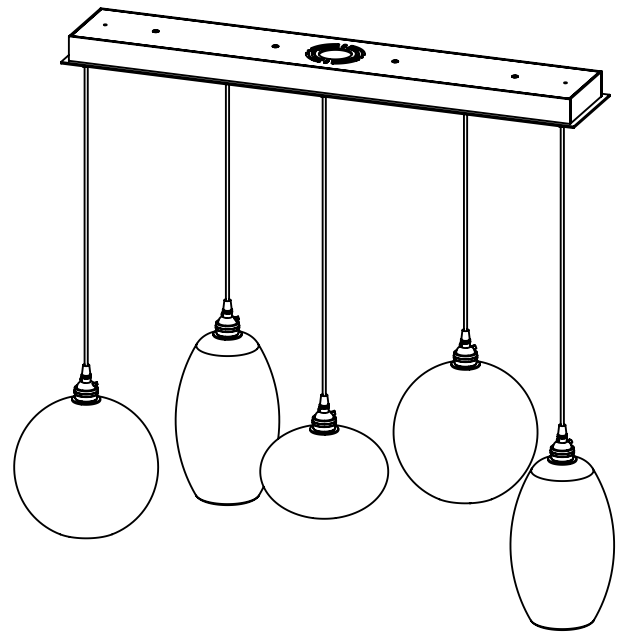

Collection: MISTO

Product #: PLB0048-05

HAND BLOWN GLASS DIMENSIONS  
MAY VARY UP TO 1"

*Bulbs Not Included*

Visit [hammertonstudio.com](http://hammertonstudio.com) for product options and specifications.

6/20/2017 (A)

Mounting Packet: X	Electrical Type: INCANDESCENT
Approximate lbs.: 45	Bulb Qty: 5    Bulb Type: A19
Finish: SEE WEB SITE FOR OPTIONS	Wattage: 40    Voltage: 120
Top Diffuser: CLOSED	Socket Type: MEDIUM BASE, E26
Bottom Diffuser: OPEN	UL Location: DRY

### Mounting Detail

MOUNTS DIRECTLY TO J-BOX

All fixtures created by Hammerton are handcrafted by artisans. Dimensions may vary up to 7/8".

© Copyright 2017. All rights in design, detail or invention of this drawing are reserved as the property of Hammerton. Any imitation or adaptation without written consent is strictly prohibited.