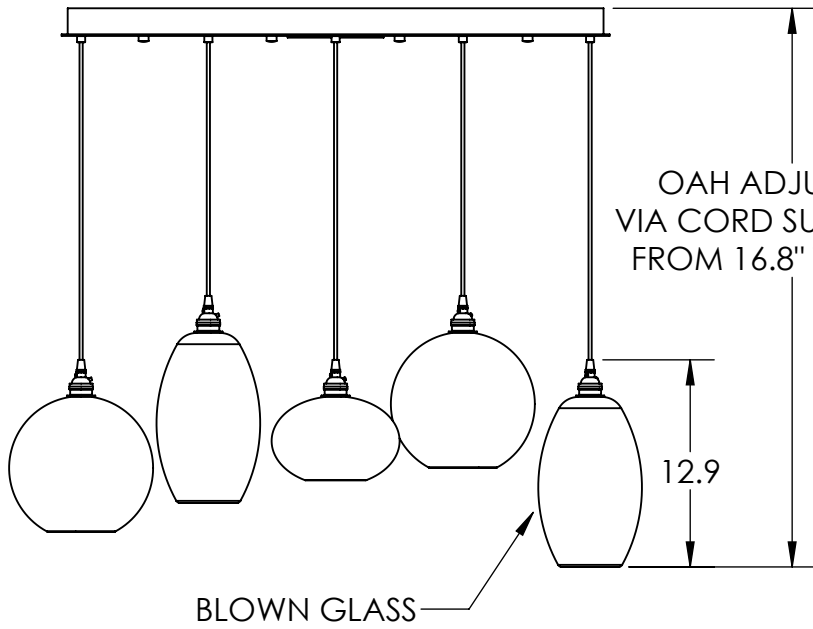

Collection: MISTO

Product #: PLB0048-05

HAND BLOWN GLASS DIMENSIONS  
MAY VARY UP TO 1"

*Bulbs Not Included*

Visit [hammertonstudio.com](http://hammertonstudio.com) for product options and specifications.

6/20/2017 (A)

Mounting Packet: X	Electrical Type: INCANDESCENT
Approximate lbs.: 45	Bulb Qty: 5    Bulb Type: A19
Finish: SEE WEB SITE FOR OPTIONS	Wattage: 40    Voltage: 120
Top Diffuser: CLOSED	Socket Type: MEDIUM BASE, E26
Bottom Diffuser: OPEN	UL Location: DRY

### Mounting Detail

MOUNTS DIRECTLY TO J-BOX

All fixtures created by Hammerton are handcrafted by artisans. Dimensions may vary up to 7/8".

© Copyright 2017. All rights in design, detail or invention of this drawing are reserved as the property of Hammerton. Any imitation or adaptation without written consent is strictly prohibited.