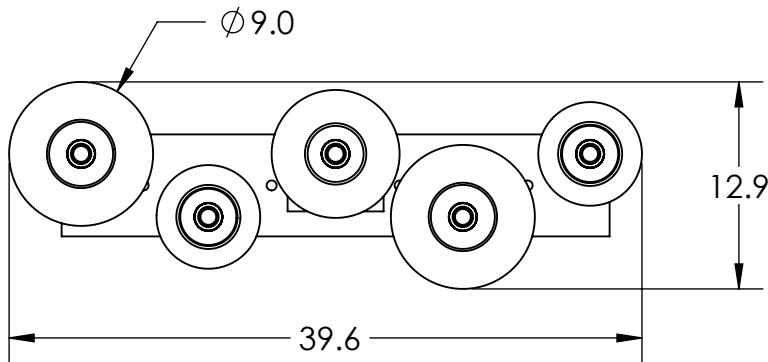

Collection: MISTO

Product #: PLB0048-05

HAND BLOWN GLASS DIMENSIONS  
MAY VARY UP TO 1"

*Bulbs Not Included*

Visit [hammertonstudio.com](http://hammertonstudio.com) for product options and specifications.

6/20/2017 (A)

Mounting Packet: X	Electrical Type: INCANDESCENT
Approximate lbs.: 45	Bulb Qty: 5    Bulb Type: A19
Finish: SEE WEB SITE FOR OPTIONS	Wattage: 40    Voltage: 120
Top Diffuser: CLOSED	Socket Type: MEDIUM BASE, E26
Bottom Diffuser: OPEN	UL Location: DRY

### Mounting Detail

MOUNTS DIRECTLY TO J-BOX

All fixtures created by Hammerton are handcrafted by artisans. Dimensions may vary up to 7/8".

© Copyright 2017. All rights in design, detail or invention of this drawing are reserved as the property of Hammerton. Any imitation or adaptation without written consent is strictly prohibited.