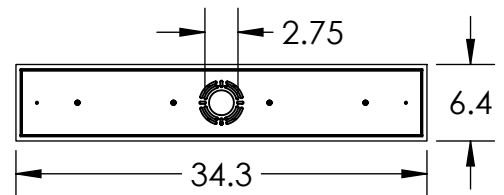

Collection: MISTO

Product #: PLB0048-05

HAND BLOWN GLASS DIMENSIONS  
MAY VARY UP TO 1"

*Bulbs Not Included*

Visit [hammertonstudio.com](http://hammertonstudio.com) for product options and specifications.

6/20/2017 (A)

Mounting Packet: X	Electrical Type: INCANDESCENT
Approximate lbs.: 45	Bulb Qty: 5    Bulb Type: A19
Finish: SEE WEB SITE FOR OPTIONS	Wattage: 40    Voltage: 120
Top Diffuser: CLOSED	Socket Type: MEDIUM BASE, E26
Bottom Diffuser: OPEN	UL Location: DRY

### Mounting Detail

MOUNTS DIRECTLY TO J-BOX

All fixtures created by Hammerton are handcrafted by artisans. Dimensions may vary up to 7/8".

© Copyright 2017. All rights in design, detail or invention of this drawing are reserved as the property of Hammerton. Any imitation or adaptation without written consent is strictly prohibited.