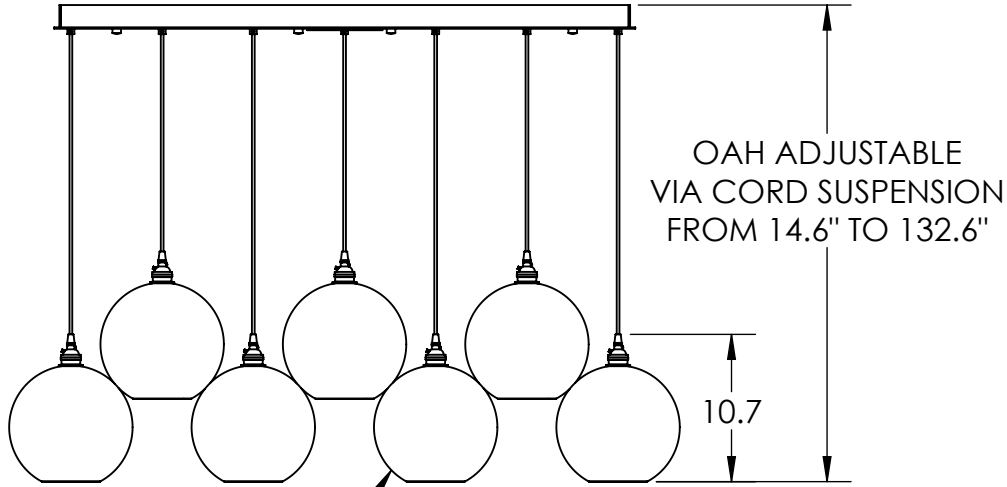

Collection: TERRA

Product #: PLB0047-07

BLOWN GLASS

HAND BLOWN GLASS DIMENSIONS
MAY VARY UP TO 1"

Bulbs Not Included

Visit hammertonstudio.com for product options and specifications.

6/19/2017 (A)

Mounting Packet: R	Electrical Type: INCANDESCENT
Approximate lbs.: 60	Bulb Qty: 7 Bulb Type: A19
Finish: SEE WEB SITE FOR OPTIONS	Wattage: 40 Voltage: 120
Top Diffuser: CLOSED	Socket Type: MEDIUM BASE, E26
Bottom Diffuser: OPEN	UL Location: DRY

Mounting Detail

MOUNTS DIRECTLY TO J-BOX

All fixtures created by Hammerton are handcrafted by artisans. Dimensions may vary up to 7/8".

© Copyright 2017. All rights in design, detail or invention of this drawing are reserved as the property of Hammerton. Any imitation or adaptation without written consent is strictly prohibited.