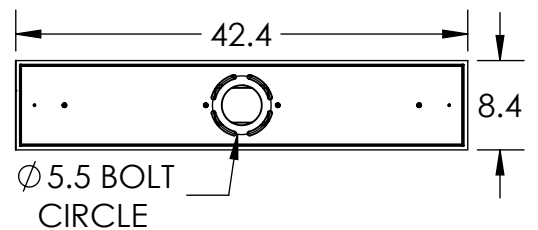

Collection: TERRA

Product #: PLB0047-07

BLOWN GLASS

HAND BLOWN GLASS DIMENSIONS
MAY VARY UP TO 1"

Bulbs Not Included

Visit hammertonstudio.com for product options and specifications.

6/19/2017 (A)

Mounting Packet: R	Electrical Type: INCANDESCENT
Approximate lbs.: 60	Bulb Qty: 7 Bulb Type: A19
Finish: SEE WEB SITE FOR OPTIONS	Wattage: 40 Voltage: 120
Top Diffuser: CLOSED	Socket Type: MEDIUM BASE, E26
Bottom Diffuser: OPEN	UL Location: DRY

Mounting Detail

MOUNTS DIRECTLY TO J-BOX

All fixtures created by Hammerton are handcrafted by artisans. Dimensions may vary up to 7/8".

© Copyright 2017. All rights in design, detail or invention of this drawing are reserved as the property of Hammerton. Any imitation or adaptation without written consent is strictly prohibited.