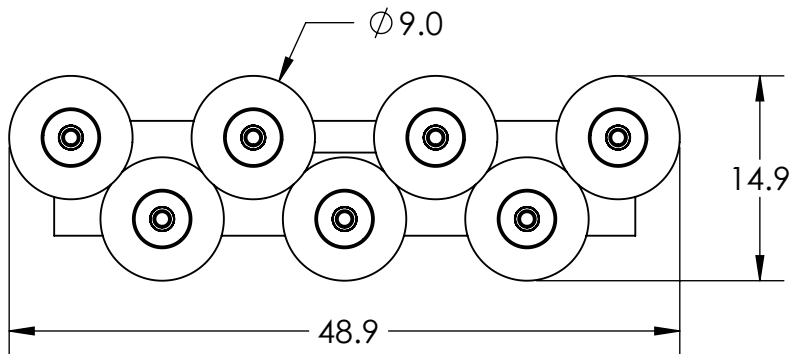

Collection: TERRA

Product #: PLB0047-07

BLOWN GLASS

HAND BLOWN GLASS DIMENSIONS
MAY VARY UP TO 1"

Bulbs Not Included

Visit hammertonstudio.com for product options and specifications.

6/19/2017 (A)

Mounting Packet: R	Electrical Type: INCANDESCENT
Approximate lbs.: 60	Bulb Qty: 7 Bulb Type: A19
Finish: SEE WEB SITE FOR OPTIONS	Wattage: 40 Voltage: 120
Top Diffuser: CLOSED	Socket Type: MEDIUM BASE, E26
Bottom Diffuser: OPEN	UL Location: DRY

Mounting Detail

MOUNTS DIRECTLY TO J-BOX

All fixtures created by Hammerton are handcrafted by artisans. Dimensions may vary up to 7/8".

© Copyright 2017. All rights in design, detail or invention of this drawing are reserved as the property of Hammerton. Any imitation or adaptation without written consent is strictly prohibited.