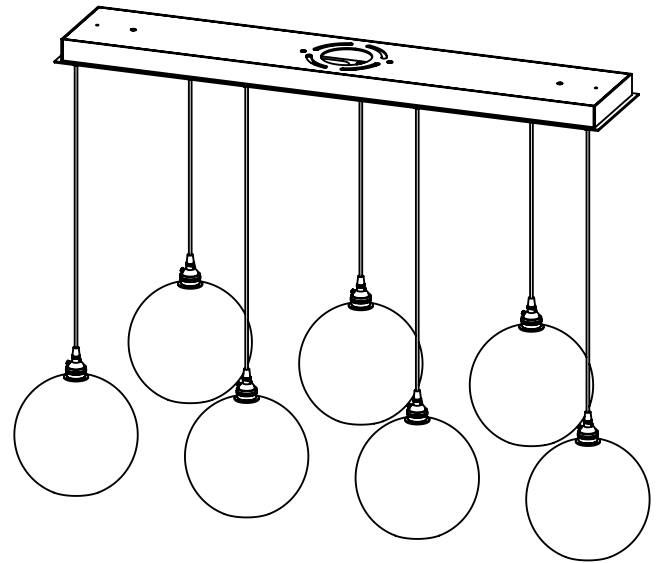

Collection: TERRA

Product #: PLB0047-07

BLOWN GLASS

HAND BLOWN GLASS DIMENSIONS
MAY VARY UP TO 1"

Bulbs Not Included

Visit hammertonstudio.com for product options and specifications.

6/19/2017 (A)

Mounting Packet: R	Electrical Type: INCANDESCENT
Approximate lbs.: 60	Bulb Qty: 7 Bulb Type: A19
Finish: SEE WEB SITE FOR OPTIONS	Wattage: 40 Voltage: 120
Top Diffuser: CLOSED	Socket Type: MEDIUM BASE, E26
Bottom Diffuser: OPEN	UL Location: DRY

Mounting Detail

MOUNTS DIRECTLY TO J-BOX

All fixtures created by Hammerton are handcrafted by artisans. Dimensions may vary up to 7/8".

© Copyright 2017. All rights in design, detail or invention of this drawing are reserved as the property of Hammerton. Any imitation or adaptation without written consent is strictly prohibited.