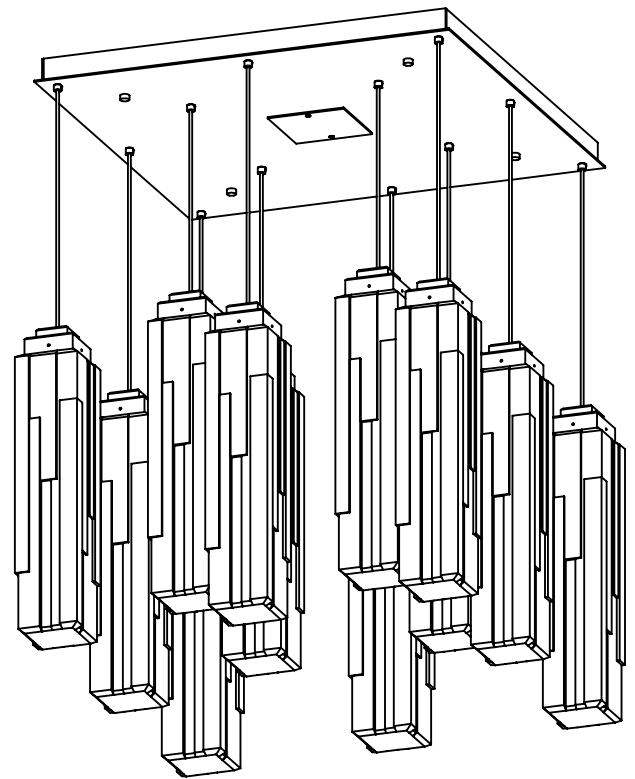

Collection: LEDGESTONE

Product #: CHB0056-12

Visit hammertonstudio.com for product options and specifications.

6/13/2018 (A)

Mounting Packet: R	Weight(lbs.): 215	Electrical Type: LED	CCT: 2700 K
UL Location: DRY	Elec. Qty: 12	Wattage: 62	Voltage: 120
Finish: SEE WEB SITE FOR OPTIONS	Source Lumens: Up: N/A	Down: 4,105	
Top Diffuser: CLOSED METAL	Dimmable: Forward/Reverse Phase To 1%		
Bottom Diffuser: CLOSED GLASS	CRI: 93+	Power Factor: >0.9	

Mounting Detail

All fixtures created by Hammerton are handcrafted by artisans. Dimensions may vary up to 7/8".
 © Copyright 2018. All rights in design, detail or invention of this drawing are reserved as the property of Hammerton. Any imitation or adaptation without written consent is strictly prohibited.