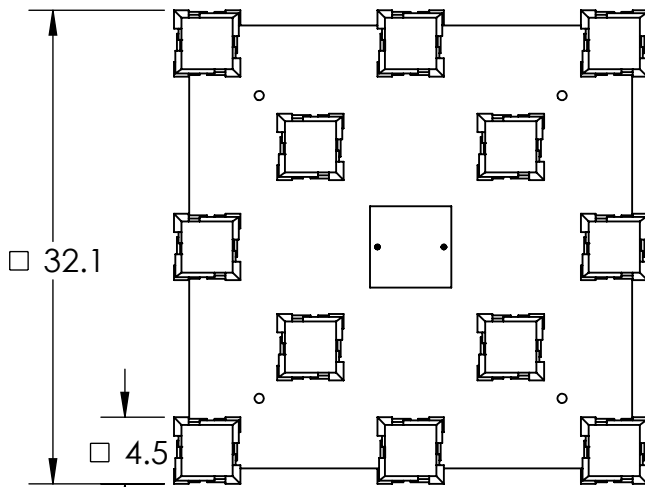

Collection: LEDGESTONE

Product #: CHB0056-12

Visit hammertonstudio.com for product options and specifications.

6/13/2018 (A)

Mounting Packet: R	Weight(lbs.): 215	Electrical Type: LED	CCT: 2700 K
UL Location: DRY	Elec. Qty: 12	Wattage: 62	Voltage: 120
Finish: SEE WEB SITE FOR OPTIONS	Source Lumens: Up: N/A	Down: 4,105	
Top Diffuser: CLOSED METAL	Dimmable: Forward/Reverse Phase To 1%		
Bottom Diffuser: CLOSED GLASS	CRI: 93+	Power Factor: >0.9	

Mounting Detail

All fixtures created by Hammerton are handcrafted by artisans. Dimensions may vary up to 7/8".
 © Copyright 2018. All rights in design, detail or invention of this drawing are reserved as the property of Hammerton. Any imitation or adaptation without written consent is strictly prohibited.