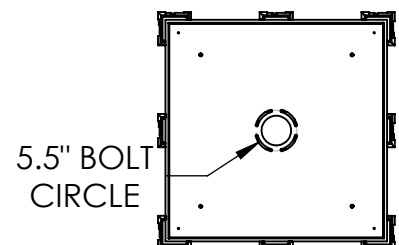

Collection: LEDGESTONE

Product #: CHB0056-12

Visit hammertonstudio.com for product options and specifications.

6/13/2018 (A)

Mounting Packet: R	Weight(lbs.): 215	Electrical Type: LED	CCT: 2700 K
UL Location: DRY	Elec. Qty: 12	Wattage: 62	Voltage: 120
Finish: SEE WEB SITE FOR OPTIONS	Source Lumens: Up: N/A	Down: 4,105	
Top Diffuser: CLOSED METAL	Dimmable: Forward/Reverse Phase To 1%		
Bottom Diffuser: CLOSED GLASS	CRI: 93+	Power Factor: >0.9	

Mounting Detail

All fixtures created by Hammerton are handcrafted by artisans. Dimensions may vary up to 7/8".
 © Copyright 2018. All rights in design, detail or invention of this drawing are reserved as the property of Hammerton. Any imitation or adaptation without written consent is strictly prohibited.