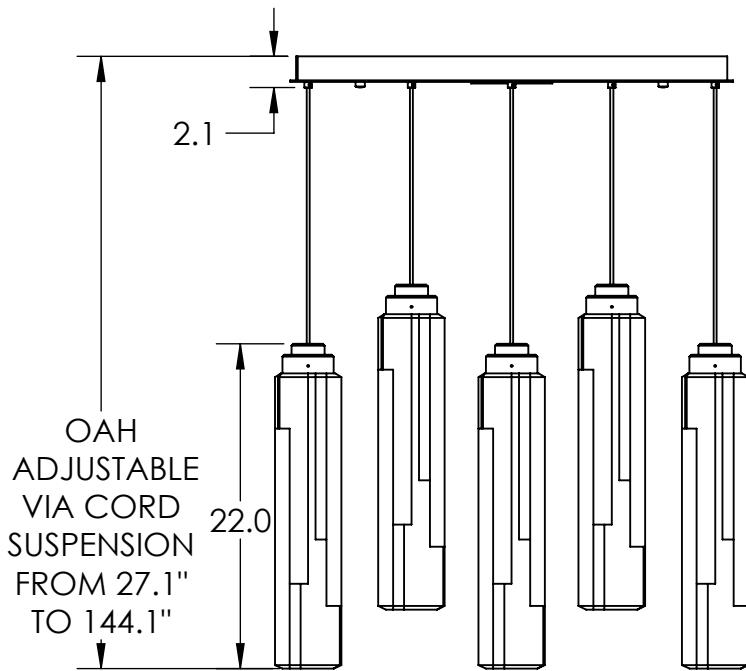

Collection: LEDGESTONE

Product #: CHB0056-12

Visit hammertonstudio.com for product options and specifications.

6/13/2018 (A)

Mounting Packet: R	Weight(lbs.): 215	Electrical Type: LED	CCT: 2700 K
UL Location: DRY	Elec. Qty: 12	Wattage: 62	Voltage: 120
Finish: SEE WEB SITE FOR OPTIONS	Source Lumens: Up: N/A	Down: 4,105	
Top Diffuser: CLOSED METAL	Dimmable: Forward/Reverse Phase To 1%		
Bottom Diffuser: CLOSED GLASS	CRI: 93+	Power Factor: >0.9	

Mounting Detail

All fixtures created by Hammerton are handcrafted by artisans. Dimensions may vary up to 7/8".
 © Copyright 2018. All rights in design, detail or invention of this drawing are reserved as the property of Hammerton. Any imitation or adaptation without written consent is strictly prohibited.