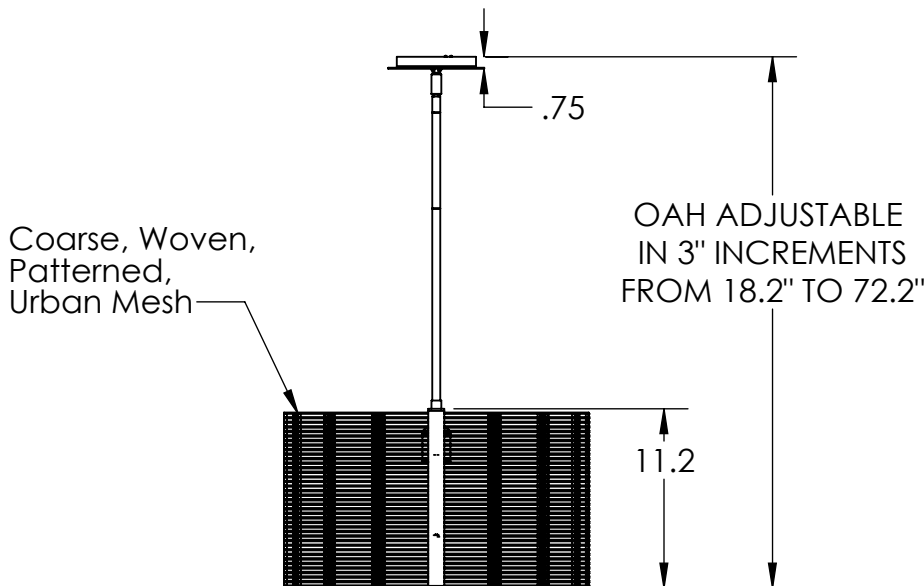

Collection: DOWNTOWN MESH

Product #: CHB0020-19

FROSTED GLASS CYLINDER

NO LENS, EXPOSED LAMPING

ELECTRICAL OPTIONS				
Product #	Electrical Type	Bulb Type	Wattage	Socket Type
CHB0020-19-XX-X-XXX-E2	Incandescent	A19	100	Medium E26
CHB0020-19-XX-X-XXX-G2	Flourescent	CFL/LED RETRO	13	GU-24

Bulbs Not Included

Visit hammertonstudio.com for product options and specifications.

3/24/2016 (A)

Mounting Packet: Y	Electrical Type: SEE TABLE
Approximate lbs.: 14	Bulb Qty: 1 Bulb Type: SEE TABLE
Finish: SEE WEB SITE FOR OPTIONS	Wattage: SEE TABLE Voltage: 120
Top Diffuser: OPEN	Socket Type: SEE TABLE
Bottom Diffuser: OPEN	UL Location: DRY

Mounting Detail

MOUNTS DIRECTLY TO J-BOX

All fixtures created by Hammerton are handcrafted by artisans. Dimensions may vary up to 7/8".

© Copyright 2016. All rights in design, detail or invention of this drawing are reserved as the property of Hammerton. Any imitation or adaptation without written consent is strictly prohibited.