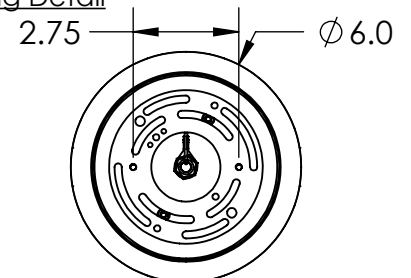

Collection: DOWNTOWN MESH

Product #: CHB0020-19

FROSTED GLASS CYLINDER

NO LENS, EXPOSED LAMPING

ELECTRICAL OPTIONS				
Product #	Electrical Type	Bulb Type	Wattage	Socket Type
CHB0020-19-XX-X-XXX-E2	Incandescent	A19	100	Medium E26
CHB0020-19-XX-X-XXX-G2	Flourescent	CFL/LED RETRO	13	GU-24

Bulbs Not Included

Visit hammertonstudio.com for product options and specifications.

3/24/2016 (A)

Mounting Packet: Y	Electrical Type: SEE TABLE
Approximate lbs.: 14	Bulb Qty: 1 Bulb Type: SEE TABLE
Finish: SEE WEB SITE FOR OPTIONS	Wattage: SEE TABLE Voltage: 120
Top Diffuser: OPEN	Socket Type: SEE TABLE
Bottom Diffuser: OPEN	UL Location: DRY

Mounting Detail

MOUNTS DIRECTLY TO J-BOX

All fixtures created by Hammerton are handcrafted by artisans. Dimensions may vary up to 7/8".

© Copyright 2016. All rights in design, detail or invention of this drawing are reserved as the property of Hammerton. Any imitation or adaptation without written consent is strictly prohibited.