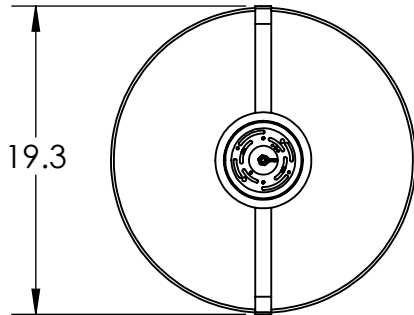

Collection: DOWNTOWN MESH

Product #: CHB0020-19

FROSTED GLASS CYLINDER

NO LENS, EXPOSED LAMPING

ELECTRICAL OPTIONS				
Product #	Electrical Type	Bulb Type	Wattage	Socket Type
CHB0020-19-XX-X-XXX-E2	Incandescent	A19	100	Medium E26
CHB0020-19-XX-X-XXX-G2	Flourescent	CFL/LED RETRO	13	GU-24

Bulbs Not Included

Visit hammertonstudio.com for product options and specifications.

3/24/2016 (A)

Mounting Packet: Y	Electrical Type: SEE TABLE
Approximate lbs.: 14	Bulb Qty: 1 Bulb Type: SEE TABLE
Finish: SEE WEB SITE FOR OPTIONS	Wattage: SEE TABLE Voltage: 120
Top Diffuser: OPEN	Socket Type: SEE TABLE
Bottom Diffuser: OPEN	UL Location: DRY

Mounting Detail

MOUNTS DIRECTLY TO J-BOX

All fixtures created by Hammerton are handcrafted by artisans. Dimensions may vary up to 7/8".

© Copyright 2016. All rights in design, detail or invention of this drawing are reserved as the property of Hammerton. Any imitation or adaptation without written consent is strictly prohibited.