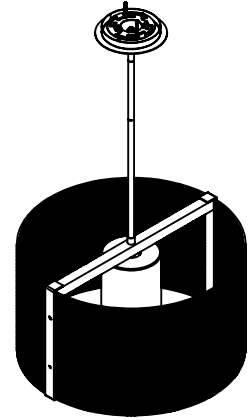

Collection: DOWNTOWN MESH

Product #: CHB0020-19

FROSTED GLASS CYLINDER

NO LENS, EXPOSED LAMPING

ELECTRICAL OPTIONS				
Product #	Electrical Type	Bulb Type	Wattage	Socket Type
CHB0020-19-XX-X-XXX-E2	Incandescent	A19	100	Medium E26
CHB0020-19-XX-X-XXX-G2	Flourescent	CFL/LED RETRO	13	GU-24

Bulbs Not Included

Visit hammertonstudio.com for product options and specifications.

3/24/2016 (A)

Mounting Packet: Y	Electrical Type: SEE TABLE
Approximate lbs.: 14	Bulb Qty: 1 Bulb Type: SEE TABLE
Finish: SEE WEB SITE FOR OPTIONS	Wattage: SEE TABLE Voltage: 120
Top Diffuser: OPEN	Socket Type: SEE TABLE
Bottom Diffuser: OPEN	UL Location: DRY

Mounting Detail

MOUNTS DIRECTLY TO J-BOX

All fixtures created by Hammerton are handcrafted by artisans. Dimensions may vary up to 7/8".

© Copyright 2016. All rights in design, detail or invention of this drawing are reserved as the property of Hammerton. Any imitation or adaptation without written consent is strictly prohibited.