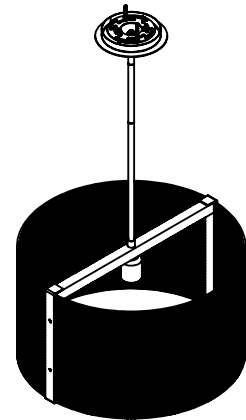

Collection: DOWNTOWN MESH

Product #: CHB0020-19

FROSTED GLASS CYLINDER

NO LENS, EXPOSED LAMPING

ELECTRICAL OPTIONS				
Product #	Electrical Type	Bulb Type	Wattage	Socket Type
CHB0020-19-XX-X-XXX-E2	Incandescent	A19	100	Medium E26
CHB0020-19-XX-X-XXX-G2	Flourescent	CFL/LED RETRO	13	GU-24

Bulbs Not Included

Visit hammertonstudio.com for product options and specifications.

3/24/2016 (A)

Mounting Packet: Y	Electrical Type: SEE TABLE
Approximate lbs.: 14	Bulb Qty: 1 Bulb Type: SEE TABLE
Finish: SEE WEB SITE FOR OPTIONS	Wattage: SEE TABLE Voltage: 120
Top Diffuser: OPEN	Socket Type: SEE TABLE
Bottom Diffuser: OPEN	UL Location: DRY

Mounting Detail

MOUNTS DIRECTLY TO J-BOX

All fixtures created by Hammerton are handcrafted by artisans. Dimensions may vary up to 7/8".

© Copyright 2016. All rights in design, detail or invention of this drawing are reserved as the property of Hammerton. Any imitation or adaptation without written consent is strictly prohibited.