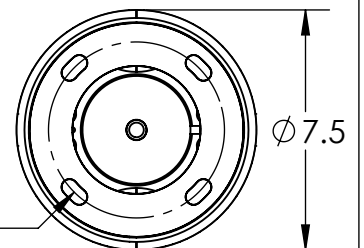

### ELECTRICAL OPTIONS

Product #	Electrical Type	Bulb Type	Wattage	Socket Type
CHB0037-48-XX-X-XXX-E2	Incandescent	B11	60	Medium E26
CHB0037-48-XX-X-XXX-G2	Flourescent	CFL/LED RETRO	13	GU-24

*Bulbs Not Included*

Visit [hammertonstudio.com](http://hammertonstudio.com) for product options and specifications.

4/4/2016 B

Mounting Packet: S	Electrical Type: SEE TABLE
Approximate lbs.: 65	Bulb Qty: 8    Bulb Type: SEE TABLE
Finish: SEE WEB SITE FOR OPTIONS	Wattage: SEE TABLE    Voltage: 120
Top Diffuser: Open	Socket Type: SEE TABLE
Bottom Diffuser: OPEN	UL Location: Dry

### Mounting Detail

MOUNTS TO BUILDING STRUCTURE

All fixtures created by Hammerton are handcrafted by artisans. Dimensions may vary up to 7/8".

©Copyright 2016. All rights in design, detail or invention of this drawing are reserved as the property of Hammerton. Any imitation or adaptation without written consent is strictly prohibited.