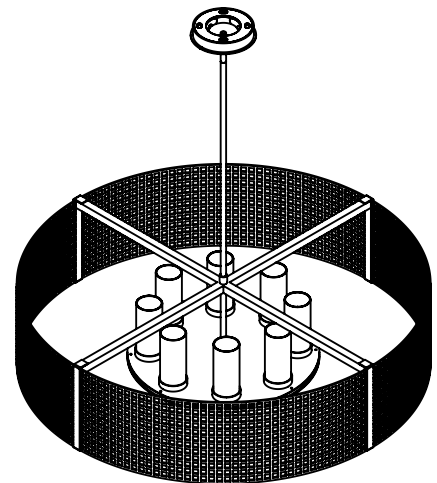

Collection: TWEED

Product #: CHB0037-48

NO LENS, EXPOSED LAMPING

FROSTED GLASS CYLINDERS

### ELECTRICAL OPTIONS

Product #	Electrical Type	Bulb Type	Wattage	Socket Type
CHB0037-48-XX-X-XXX-E2	Incandescent	B11	60	Medium E26
CHB0037-48-XX-X-XXX-G2	Flourescent	CFL/LED RETRO	13	GU-24

*Bulbs Not Included*

Visit [hammertonstudio.com](http://hammertonstudio.com) for product options and specifications.

4/4/2016 B

Mounting Packet: S	Electrical Type: SEE TABLE
Approximate lbs.: 65	Bulb Qty: 8    Bulb Type: SEE TABLE
Finish: SEE WEB SITE FOR OPTIONS	Wattage: SEE TABLE    Voltage: 120
Top Diffuser: Open	Socket Type: SEE TABLE
Bottom Diffuser: OPEN	UL Location: Dry

### Mounting Detail

MOUNTS TO BUILDING STRUCTURE

All fixtures created by Hammerton are handcrafted by artisans. Dimensions may vary up to 7/8".

©Copyright 2016. All rights in design, detail or invention of this drawing are reserved as the property of Hammerton. Any imitation or adaptation without written consent is strictly prohibited.