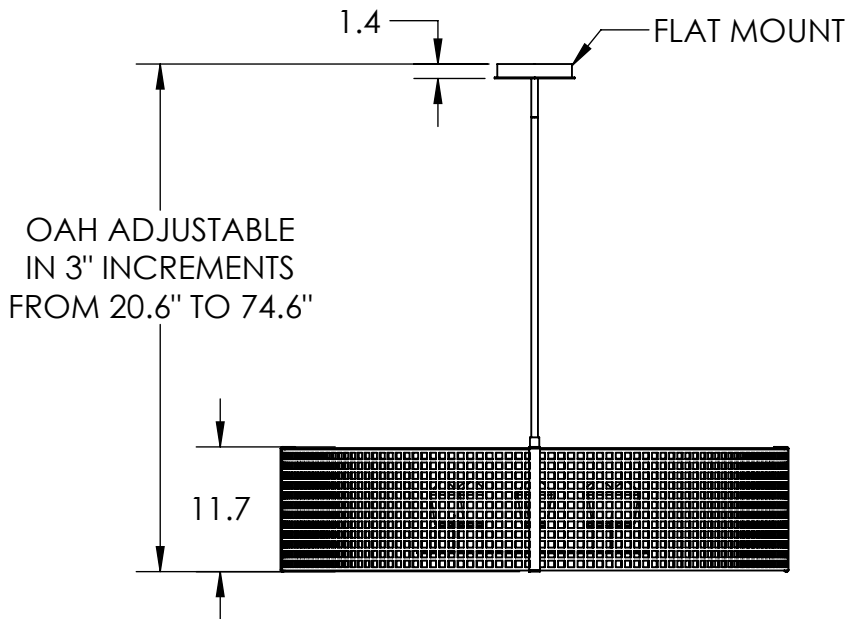

Collection: TWEED

Product #: CHB0037-48

NO LENS, EXPOSED LAMPING