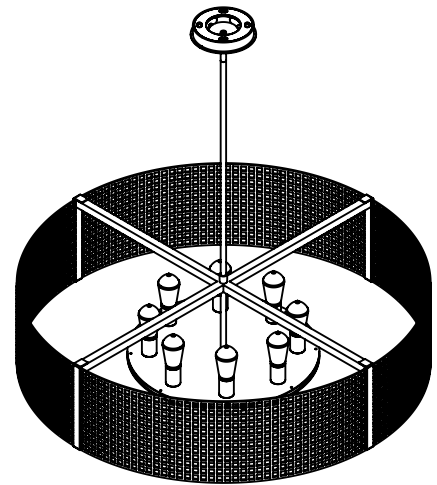

Collection: TWEED

Product #: CHB0037-48

NO LENS, EXPOSED LAMPING

FROSTED GLASS CYLINDERS

### ELECTRICAL OPTIONS

Product #	Electrical Type	Bulb Type	Wattage	Socket Type
CHB0037-48-XX-X-XXX-E2	Incandescent	B11	60	Medium E26
CHB0037-48-XX-X-XXX-G2	Flourescent	CFL/LED RETRO	13	GU-24

*Bulbs Not Included*

Visit [hammertonstudio.com](http://hammertonstudio.com) for product options and specifications.

4/4/2016 B

Mounting Packet: S	Electrical Type: SEE TABLE
Approximate lbs.: 65	Bulb Qty: 8    Bulb Type: SEE TABLE
Finish: SEE WEB SITE FOR OPTIONS	Wattage: SEE TABLE    Voltage: 120
Top Diffuser: Open	Socket Type: SEE TABLE
Bottom Diffuser: OPEN	UL Location: Dry

### Mounting Detail

MOUNTS TO BUILDING STRUCTURE

All fixtures created by Hammerton are handcrafted by artisans. Dimensions may vary up to 7/8".

©Copyright 2016. All rights in design, detail or invention of this drawing are reserved as the property of Hammerton. Any imitation or adaptation without written consent is strictly prohibited.