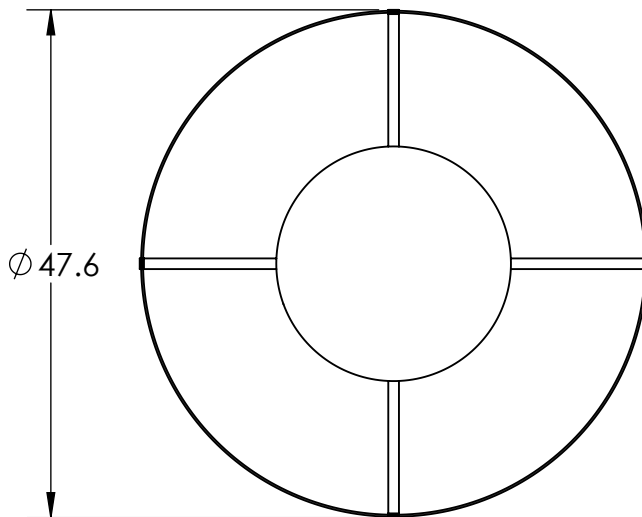

Collection: TWEED

Product #: CHB0037-48

NO LENS, EXPOSED LAMPING

FROSTED GLASS CYLINDERS

Visit [hammertonstudio.com](http://hammertonstudio.com) for product options and specifications.

4/4/2016 B

Mounting Packet: S	Electrical Type: SEE TABLE
Approximate lbs.: 65	Bulb Qty: 8    Bulb Type: SEE TABLE
Finish: SEE WEB SITE FOR OPTIONS	Wattage: SEE TABLE    Voltage: 120
Top Diffuser: Open	Socket Type: SEE TABLE
Bottom Diffuser: OPEN	UL Location: Dry