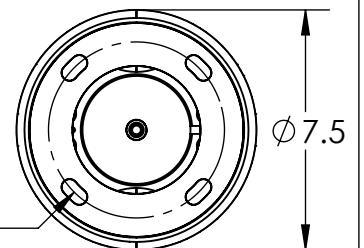

### ELECTRICAL OPTIONS

Product #	Electrical Type	Bulb Type	Wattage	Socket Type
CHB0037-36-XX-X-XXX-E2	Incandescent	B11	60	Medium E26
CHB0037-36-XX-X-XXX-G2	Flourescent	CFL/LED RETRO	13	GU-24

*Bulbs Not Included*

Visit [hammertonstudio.com](http://hammertonstudio.com) for product options and specifications.

4/4/2016 B

Mounting Packet: S	Electrical Type: SEE TABLE
Approximate lbs.: 50	Bulb Qty: 4    Bulb Type: SEE TABLE
Finish: SEE WEB SITE FOR OPTIONS	Wattage: SEE TABLE    Voltage: 120
Top Diffuser: Open	Socket Type: SEE TABLE
Bottom Diffuser: OPEN	UL Location: Dry

### Mounting Detail

MOUNTS TO BUILDING STRUCTURE

All fixtures created by Hammerton are handcrafted by artisans. Dimensions may vary up to 7/8".

© Copyright 2016. All rights in design, detail or invention of this drawing are reserved as the property of Hammerton. Any imitation or adaptation without written consent is strictly prohibited.