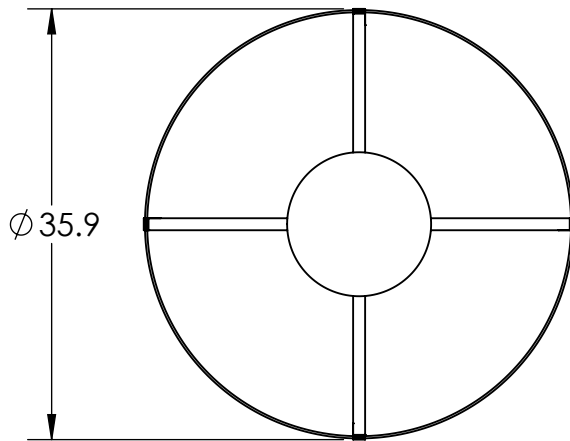

Collection: TWEED

Product #: CHB0037-36

NO LENS, EXPOSED LAMPING

FROSTED GLASS CYLINDERS

Visit [hammertonstudio.com](http://hammertonstudio.com) for product options and specifications.

4/4/2016 B

Mounting Packet: S	Electrical Type: SEE TABLE
Approximate lbs.: 50	Bulb Qty: 4    Bulb Type: SEE TABLE
Finish: SEE WEB SITE FOR OPTIONS	Wattage: SEE TABLE    Voltage: 120
Top Diffuser: Open	Socket Type: SEE TABLE
Bottom Diffuser: OPEN	UL Location: Dry