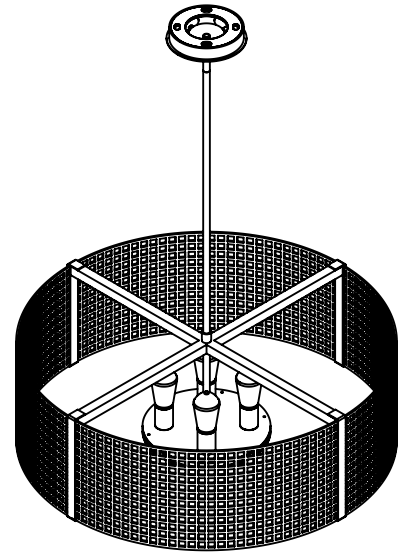

Collection: TWEED

Product #: CHB0037-36

NO LENS, EXPOSED LAMPING

FROSTED GLASS CYLINDERS

### ELECTRICAL OPTIONS

Product #	Electrical Type	Bulb Type	Wattage	Socket Type
CHB0037-36-XX-X-XXX-E2	Incandescent	B11	60	Medium E26
CHB0037-36-XX-X-XXX-G2	Flourescent	CFL/LED RETRO	13	GU-24

*Bulbs Not Included*

Visit [hammertonstudio.com](http://hammertonstudio.com) for product options and specifications.

4/4/2016 B

Mounting Packet: S	Electrical Type: SEE TABLE
Approximate lbs.: 50	Bulb Qty: 4    Bulb Type: SEE TABLE
Finish: SEE WEB SITE FOR OPTIONS	Wattage: SEE TABLE    Voltage: 120
Top Diffuser: Open	Socket Type: SEE TABLE
Bottom Diffuser: OPEN	UL Location: Dry

### Mounting Detail

MOUNTS TO BUILDING STRUCTURE

All fixtures created by Hammerton are handcrafted by artisans. Dimensions may vary up to 7/8".

© Copyright 2016. All rights in design, detail or invention of this drawing are reserved as the property of Hammerton. Any imitation or adaptation without written consent is strictly prohibited.