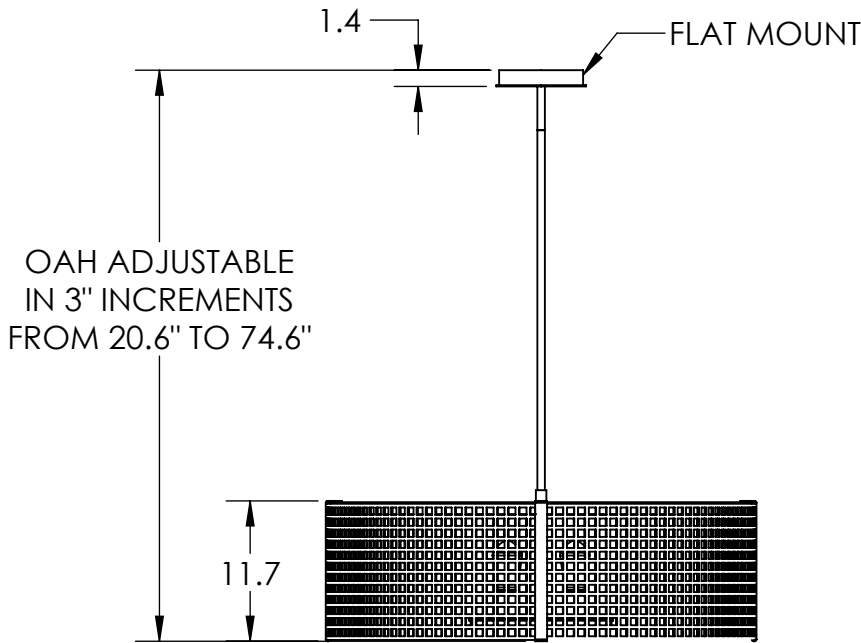

Collection: TWEED

Product #: CHB0037-36

NO LENS, EXPOSED LAMPING