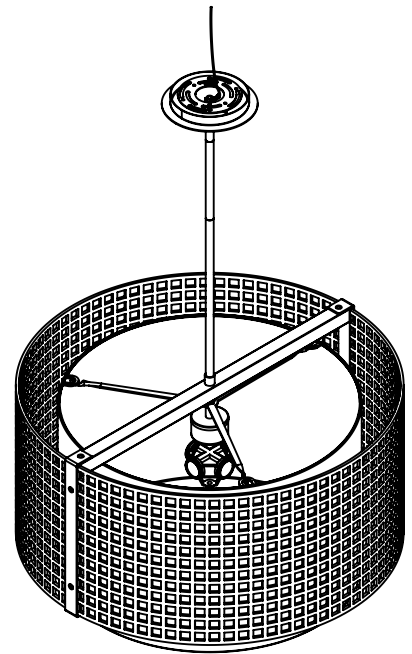

Collection: TWEED

Product #: CHB0037-24-SH

FABRIC SHADE  
WITH BUILT ON  
DIFFUSER OF  
SAME MATERIAL

ELECTRICAL OPTIONS				
Product #	Electrical Type	Bulb Type	Wattage	Socket Type
CHB0037-24-XX-SH-XXX-E2	Incandescent	A19	60	Medium E26
CHB0037-24-XX-SH-XXX-G2	Flourescent	CFL/LED RETRO	13	GU-24

*Bulbs Not Included*

Visit [hammertonstudio.com](http://hammertonstudio.com) for product options and specifications.

5/10/2016 (B)

Mounting Packet: Y	Electrical Type: SEE TABLE
Approximate lbs.: 25	Bulb Qty: 4 Bulb Type: SEE TABLE
Finish: SEE WEB SITE FOR OPTIONS	Wattage: SEE TABLE Voltage: 120
Top Diffuser: OPEN	Socket Type: SEE TABLE
Bottom Diffuser: FABRIC	UL Location: DRY

### Mounting Detail

MOUNTS DIRECTLY TO J-BOX

All fixtures created by Hammerton are handcrafted by artisans. Dimensions may vary up to 7/8".

© Copyright 2016. All rights in design, detail or invention of this drawing are reserved as the property of Hammerton. Any imitation or adaptation without written consent is strictly prohibited.