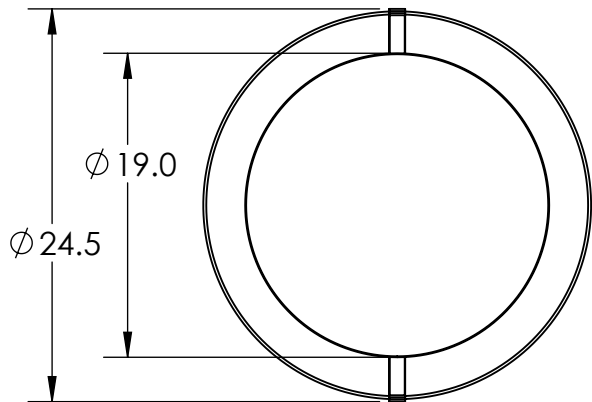

Collection: TWEED

Product #: CHB0037-24-SH

FABRIC SHADE  
WITH BUILT ON  
DIFFUSER OF  
SAME MATERIAL

ELECTRICAL OPTIONS				
Product #	Electrical Type	Bulb Type	Wattage	Socket Type
CHB0037-24-XX-SH-XXX-E2	Incandescent	A19	60	Medium E26
CHB0037-24-XX-SH-XXX-G2	Flourescent	CFL/LED RETRO	13	GU-24

*Bulbs Not Included*

Visit [hammertonstudio.com](http://hammertonstudio.com) for product options and specifications.

5/10/2016 (B)

Mounting Packet: Y	Electrical Type: SEE TABLE
Approximate lbs.: 25	Bulb Qty: 4 Bulb Type: SEE TABLE
Finish: SEE WEB SITE FOR OPTIONS	Wattage: SEE TABLE Voltage: 120
Top Diffuser: OPEN	Socket Type: SEE TABLE
Bottom Diffuser: FABRIC	UL Location: DRY

### Mounting Detail

MOUNTS DIRECTLY TO J-BOX

All fixtures created by Hammerton are handcrafted by artisans. Dimensions may vary up to 7/8".

© Copyright 2016. All rights in design, detail or invention of this drawing are reserved as the property of Hammerton. Any imitation or adaptation without written consent is strictly prohibited.