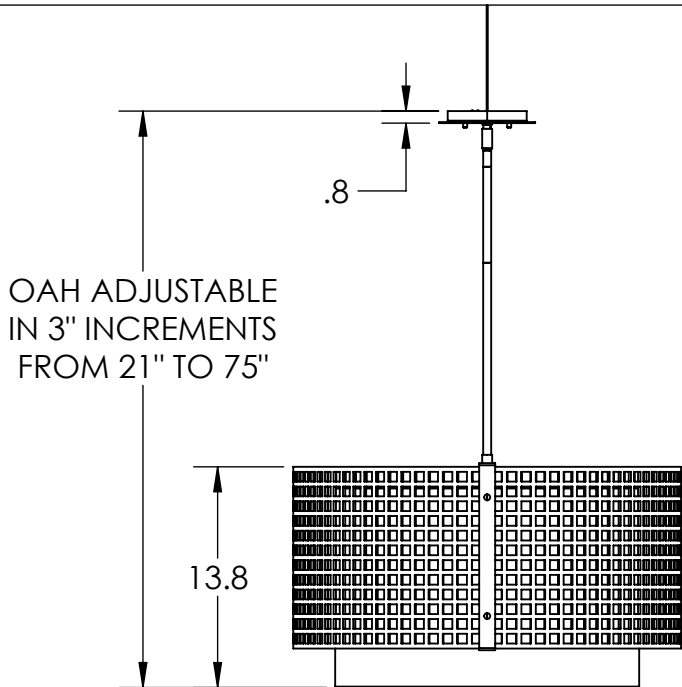

Collection: TWEED

Product #: CHB0037-24-SH

FABRIC SHADE  
WITH BUILT ON  
DIFFUSER OF  
SAME MATERIAL

ELECTRICAL OPTIONS				
Product #	Electrical Type	Bulb Type	Wattage	Socket Type
CHB0037-24-XX-SH-XXX-E2	Incandescent	A19	60	Medium E26
CHB0037-24-XX-SH-XXX-G2	Flourescent	CFL/LED RETRO	13	GU-24

*Bulbs Not Included*

Visit [hammertonstudio.com](http://hammertonstudio.com) for product options and specifications.

5/10/2016 (B)

Mounting Packet: Y	Electrical Type: SEE TABLE
Approximate lbs.: 25	Bulb Qty: 4 Bulb Type: SEE TABLE
Finish: SEE WEB SITE FOR OPTIONS	Wattage: SEE TABLE Voltage: 120
Top Diffuser: OPEN	Socket Type: SEE TABLE
Bottom Diffuser: FABRIC	UL Location: DRY

### Mounting Detail

MOUNTS DIRECTLY TO J-BOX

All fixtures created by Hammerton are handcrafted by artisans. Dimensions may vary up to 7/8".

© Copyright 2016. All rights in design, detail or invention of this drawing are reserved as the property of Hammerton. Any imitation or adaptation without written consent is strictly prohibited.