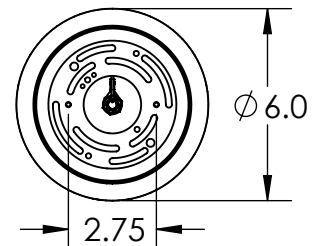

Collection: TWEED

Product #: CHB0037-24-SH

FABRIC SHADE  
WITH BUILT ON  
DIFFUSER OF  
SAME MATERIAL

ELECTRICAL OPTIONS				
Product #	Electrical Type	Bulb Type	Wattage	Socket Type
CHB0037-24-XX-SH-XXX-E2	Incandescent	A19	60	Medium E26
CHB0037-24-XX-SH-XXX-G2	Flourescent	CFL/LED RETRO	13	GU-24

*Bulbs Not Included*

Visit [hammertonstudio.com](http://hammertonstudio.com) for product options and specifications.

5/10/2016 (B)

Mounting Packet: Y	Electrical Type: SEE TABLE
Approximate lbs.: 25	Bulb Qty: 4 Bulb Type: SEE TABLE
Finish: SEE WEB SITE FOR OPTIONS	Wattage: SEE TABLE Voltage: 120
Top Diffuser: OPEN	Socket Type: SEE TABLE
Bottom Diffuser: FABRIC	UL Location: DRY

### Mounting Detail

MOUNTS DIRECTLY TO J-BOX

All fixtures created by Hammerton are handcrafted by artisans. Dimensions may vary up to 7/8".

© Copyright 2016. All rights in design, detail or invention of this drawing are reserved as the property of Hammerton. Any imitation or adaptation without written consent is strictly prohibited.