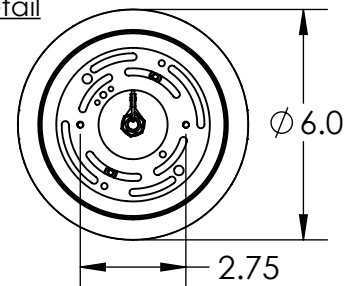

Collection: UPTOWN

Product #: CHB0019-24

NO LENS, EXPOSED LAMPING

FROSTED GLASS CYLINDER

ELECTRICAL OPTIONS				
Product #	Electrical Type	Bulb Type	Wattage	Socket Type
CHB0019-24-XX-XXX-E2	Incandescent	A19	100	Medium E26
CHB0019-24-XX-XXX-E2	Flourescent	CFL/LED RETRO	13	GU-24

Bulbs Not Included

Visit hammertonstudio.com for product options and specifications.

3/4/2016 (D)

Mounting Packet: Y	Electrical Type: SEE TABLE
Approximate lbs.: 13	Bulb Qty: 1 Bulb Type: SEE TABLE
Finish: SEE WEB SITE FOR OPTIONS	Wattage: SEE TABLE Voltage: 120
Top Diffuser: OPEN	Socket Type: SEE TABLE
Bottom Diffuser: OPEN	UL Location: DRY

Mounting Detail

MOUNTS DIRECTLY TO J-BOX

All fixtures created by Hammerton are handcrafted by artisans. Dimensions may vary up to 7/8".

© Copyright 2016. All rights in design, detail or invention of this drawing are reserved as the property of Hammerton. Any imitation or adaptation without written consent is strictly prohibited.