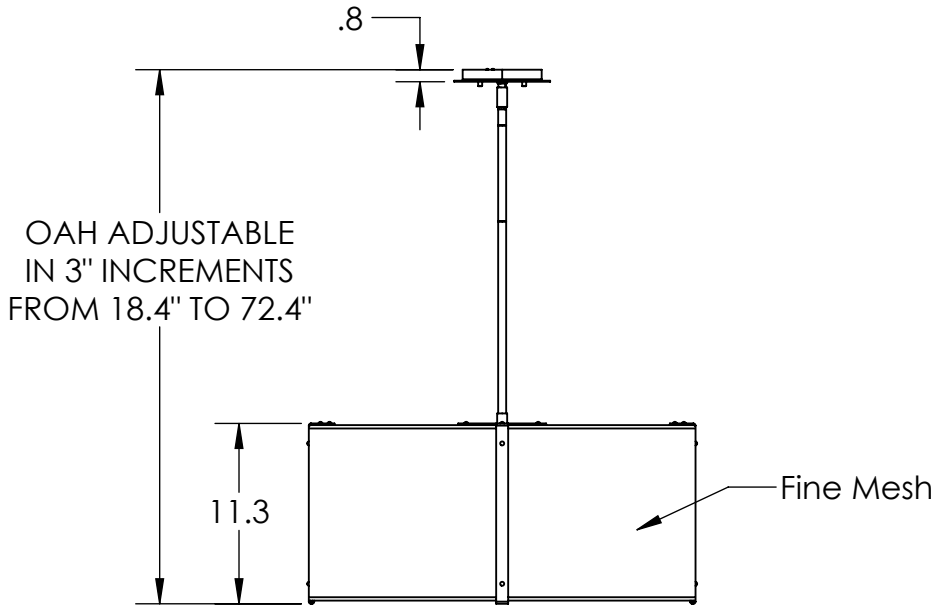

FROSTED GLASS CYLINDER

ELECTRICAL OPTIONS				
Product #	Electrical Type	Bulb Type	Wattage	Socket Type
CHB0019-24-XX-XXX-E2	Incandescent	A19	100	Medium E26
CHB0019-24-XX-XXX-E2	Flourescent	CFL/LED RETRO	13	GU-24

Bulbs Not Included

Visit hammertonstudio.com for product options and specifications.

3/4/2016 (D)

Mounting Packet: Y	Electrical Type: SEE TABLE
Approximate lbs.: 13	Bulb Qty: 1 Bulb Type: SEE TABLE
Finish: SEE WEB SITE FOR OPTIONS	Wattage: SEE TABLE Voltage: 120
Top Diffuser: OPEN	Socket Type: SEE TABLE
Bottom Diffuser: OPEN	UL Location: DRY