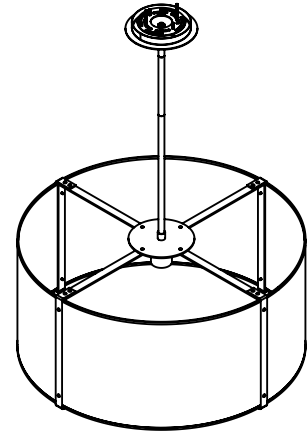

Collection: UPTOWN

Product #: CHB0019-24

NO LENS, EXPOSED LAMPING

FROSTED GLASS CYLINDER

ELECTRICAL OPTIONS				
Product #	Electrical Type	Bulb Type	Wattage	Socket Type
CHB0019-24-XX-XXX-E2	Incandescent	A19	100	Medium E26
CHB0019-24-XX-XXX-E2	Flourescent	CFL/LED RETRO	13	GU-24

Bulbs Not Included

Visit hammertonstudio.com for product options and specifications.

3/4/2016 (D)

Mounting Packet: Y	Electrical Type: SEE TABLE
Approximate lbs.: 13	Bulb Qty: 1 Bulb Type: SEE TABLE
Finish: SEE WEB SITE FOR OPTIONS	Wattage: SEE TABLE Voltage: 120
Top Diffuser: OPEN	Socket Type: SEE TABLE
Bottom Diffuser: OPEN	UL Location: DRY

Mounting Detail

MOUNTS DIRECTLY TO J-BOX

All fixtures created by Hammerton are handcrafted by artisans. Dimensions may vary up to 7/8".

© Copyright 2016. All rights in design, detail or invention of this drawing are reserved as the property of Hammerton. Any imitation or adaptation without written consent is strictly prohibited.