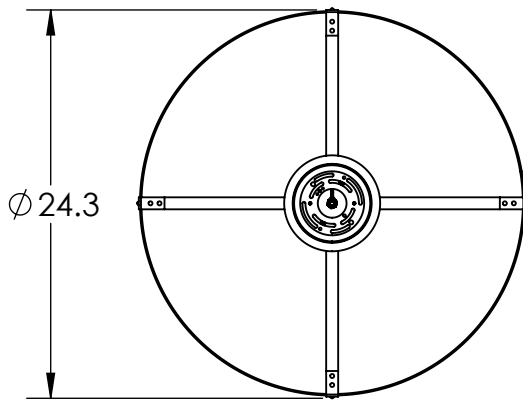

Collection: UPTOWN

Product #: CHB0019-24

NO LENS, EXPOSED LAMPING

FROSTED GLASS CYLINDER

ELECTRICAL OPTIONS				
Product #	Electrical Type	Bulb Type	Wattage	Socket Type
CHB0019-24-XX-XXX-E2	Incandescent	A19	100	Medium E26
CHB0019-24-XX-XXX-E2	Flourescent	CFL/LED RETRO	13	GU-24

Bulbs Not Included

Visit hammertonstudio.com for product options and specifications.

3/4/2016 (D)

Mounting Packet: Y	Electrical Type: SEE TABLE
Approximate lbs.: 13	Bulb Qty: 1 Bulb Type: SEE TABLE
Finish: SEE WEB SITE FOR OPTIONS	Wattage: SEE TABLE Voltage: 120
Top Diffuser: OPEN	Socket Type: SEE TABLE
Bottom Diffuser: OPEN	UL Location: DRY

Mounting Detail

MOUNTS DIRECTLY TO J-BOX

All fixtures created by Hammerton are handcrafted by artisans. Dimensions may vary up to 7/8".

© Copyright 2016. All rights in design, detail or invention of this drawing are reserved as the property of Hammerton. Any imitation or adaptation without written consent is strictly prohibited.