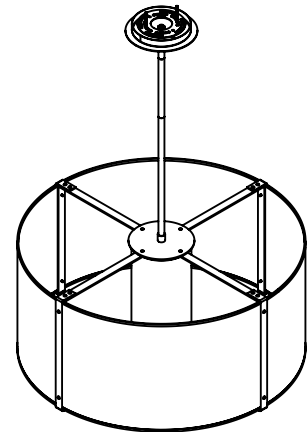

Collection: UPTOWN

Product #: CHB0019-24

NO LENS, EXPOSED LAMPING

FROSTED GLASS CYLINDER

ELECTRICAL OPTIONS				
Product #	Electrical Type	Bulb Type	Wattage	Socket Type
CHB0019-24-XX-XXX-E2	Incandescent	A19	100	Medium E26
CHB0019-24-XX-XXX-E2	Flourescent	CFL/LED RETRO	13	GU-24

Bulbs Not Included

Visit hammertonstudio.com for product options and specifications.

3/4/2016 (D)

Mounting Packet: Y	Electrical Type: SEE TABLE
Approximate lbs.: 13	Bulb Qty: 1 Bulb Type: SEE TABLE
Finish: SEE WEB SITE FOR OPTIONS	Wattage: SEE TABLE Voltage: 120
Top Diffuser: OPEN	Socket Type: SEE TABLE
Bottom Diffuser: OPEN	UL Location: DRY

Mounting Detail

MOUNTS DIRECTLY TO J-BOX

All fixtures created by Hammerton are handcrafted by artisans. Dimensions may vary up to 7/8".

© Copyright 2016. All rights in design, detail or invention of this drawing are reserved as the property of Hammerton. Any imitation or adaptation without written consent is strictly prohibited.