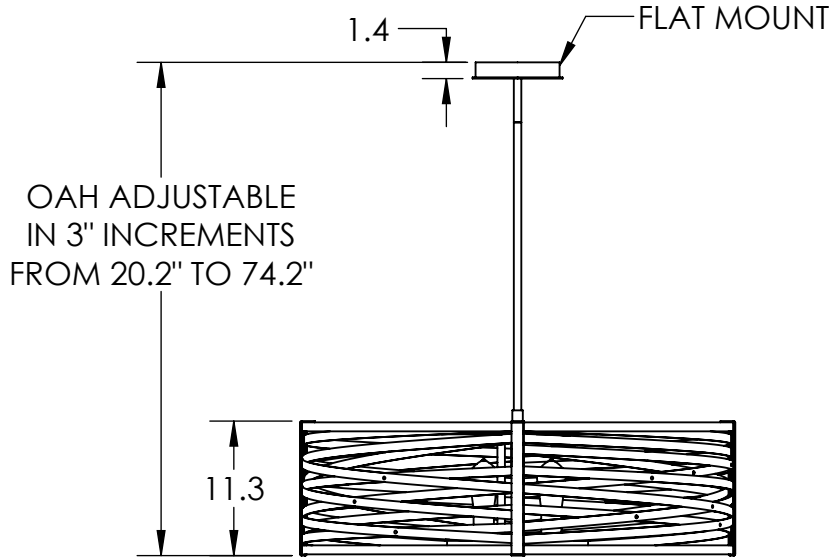

Collection: TEMPEST

Product #: CHB0013-36

NO LENS, EXPOSED LAMPING

FROSTED GLASS

ELECTRICAL OPTIONS

Product #	Electrical Type	Bulb Type	Wattage	Socket Type
CHB0013-36-XX-X-XXX-E2	Incandescent	B11	60	Medium E26
CHB0013-36-XX-X-XXX-G2	Flourescent	CFL/LED RETRO	13	GU-24

Bulbs Not Included

Visit hammertonstudio.com for product options and specifications.

4/4/2016 (B)

Mounting Packet: S	Electrical Type: SEE TABLE
Approximate lbs.: 50	Bulb Qty: 4 Bulb Type: SEE TABLE
Finish: SEE WEB SITE FOR OPTIONS	Wattage: SEE TABLE Voltage: 120
Top Diffuser: OPEN	Socket Type: SEE TABLE
Bottom Diffuser: OPEN	UL Location: DRY

Mounting Detail

MOUNTS TO BUILDING STRUCTURE

All fixtures created by Hammerton are handcrafted by artisans. Dimensions may vary up to 7/8".

© Copyright 2016. All rights in design, detail or invention of this drawing are reserved as the property of Hammerton. Any imitation or adaptation without written consent is strictly prohibited.