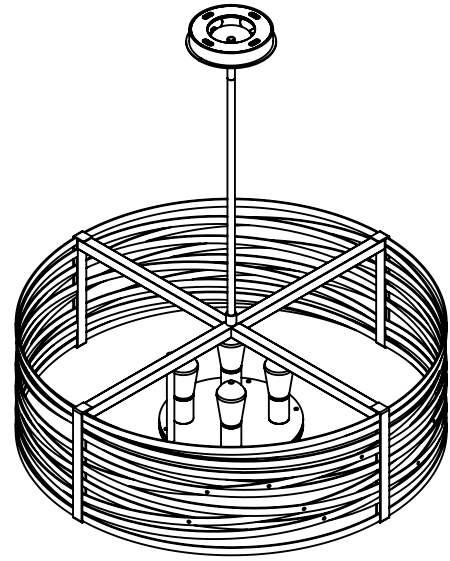

Collection: TEMPEST

Product #: CHB0013-36

NO LENS, EXPOSED LAMPING

FROSTED GLASS

ELECTRICAL OPTIONS

Product #	Electrical Type	Bulb Type	Wattage	Socket Type
CHB0013-36-XX-X-XXX-E2	Incandescent	B11	60	Medium E26
CHB0013-36-XX-X-XXX-G2	Flourescent	CFL/LED RETRO	13	GU-24

Bulbs Not Included

Visit hammertonstudio.com for product options and specifications.

4/4/2016 (B)

Mounting Packet: S	Electrical Type: SEE TABLE
Approximate lbs.: 50	Bulb Qty: 4 Bulb Type: SEE TABLE
Finish: SEE WEB SITE FOR OPTIONS	Wattage: SEE TABLE Voltage: 120
Top Diffuser: OPEN	Socket Type: SEE TABLE
Bottom Diffuser: OPEN	UL Location: DRY

Mounting Detail

MOUNTS TO BUILDING STRUCTURE

All fixtures created by Hammerton are handcrafted by artisans. Dimensions may vary up to 7/8".

© Copyright 2016. All rights in design, detail or invention of this drawing are reserved as the property of Hammerton. Any imitation or adaptation without written consent is strictly prohibited.