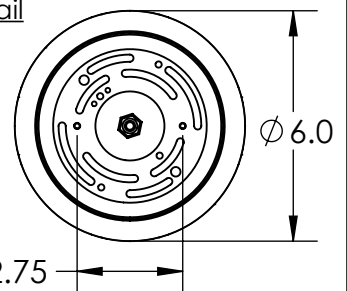

Collection: DOWNTOWN

Product #: CHB0020-2A

ELECTRICAL OPTIONS				
Product #	Electrical Type	Bulb Type	Wattage	Socket Type
CHB0020-2A-XX-XX-XXX-E2	Incandescent	A19	60	Medium E26
CHB0020-2A-XX-XX-XXX-G2	Flourescent	CFL/LED RETRO	13	GU-24

Bulbs Not Included

Visit hammertonstudio.com for product options and specifications.

5/15/2017 (A)

Mounting Packet: Y	Electrical Type: SEE TABLE
Approximate lbs.: 40	Bulb Qty: 4 Bulb Type: SEE TABLE
Finish: SEE WEB SITE FOR OPTIONS	Wattage: SEE TABLE Voltage: 120
Top Diffuser: OPEN	Socket Type: SEE TABLE
Bottom Diffuser: FROSTED ACRYLIC	UL Location: DRY

Mounting Detail

MOUNTS DIRECTLY TO J-BOX

All fixtures created by Hammerton are handcrafted by artisans. Dimensions may vary up to 7/8".

© Copyright 2016. All rights in design, detail or invention of this drawing are reserved as the property of Hammerton. Any imitation or adaptation without written consent is strictly prohibited.