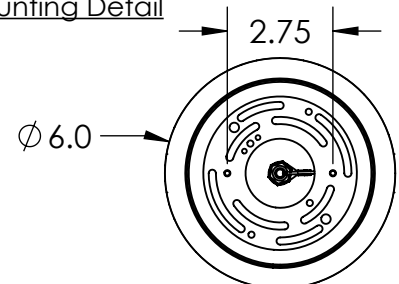

Collection: DOWNTOWN MESH

Product #: CHB0020-19-SH

ELECTRICAL OPTIONS				
Product #	Electrical Type	Bulb Type	Wattage	Socket Type
CHB0020-19-XX-SH-00X-E2	Incandescent	A19	60	Medium E26
CHB0020-19-XX-SH-00X-G2	Flourescent	CFL/LED RETRO	13	GU-24

Bulbs Not Included

Visit hammertonstudio.com for product options and specifications.

9/15/2016 (A)

Mounting Packet: Y	Electrical Type: SEE TABLE
Approximate lbs.: 15	Bulb Qty: 4 Bulb Type: SEE TABLE
Finish: SEE WEB SITE FOR OPTIONS	Wattage: SEE TABLE Voltage: 120
Top Diffuser: OPEN	Socket Type: SEE TABLE
Bottom Diffuser: OPEN	UL Location: DRY

Mounting Detail

MOUNTS DIRECTLY TO J-BOX

All fixtures created by Hammerton are handcrafted by artisans. Dimensions may vary up to 7/8".

© Copyright 2016. All rights in design, detail or invention of this drawing are reserved as the property of Hammerton. Any imitation or adaptation without written consent is strictly prohibited.