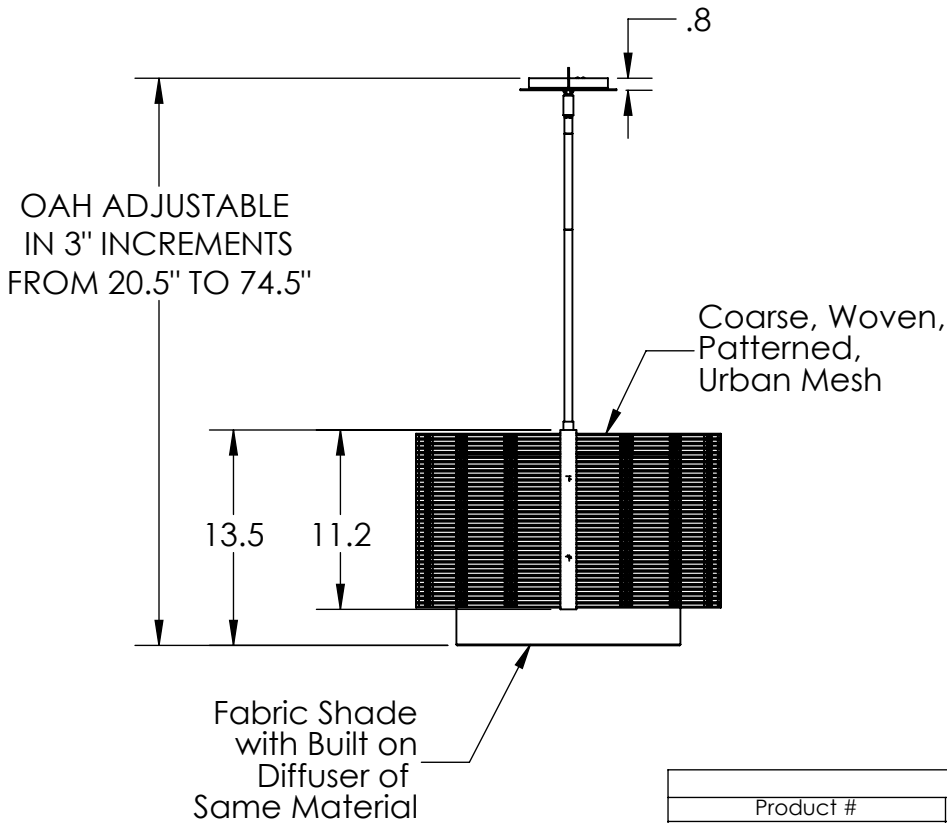

Collection: DOWNTOWN MESH

Product #: CHB0020-19-SH

ELECTRICAL OPTIONS				
Product #	Electrical Type	Bulb Type	Wattage	Socket Type
CHB0020-19-XX-SH-00X-E2	Incandescent	A19	60	Medium E26
CHB0020-19-XX-SH-00X-G2	Flourescent	CFL/LED RETRO	13	GU-24

Bulbs Not Included

Visit hammertonstudio.com for product options and specifications.

9/15/2016 (A)

Mounting Packet: Y	Electrical Type: SEE TABLE
Approximate lbs.: 15	Bulb Qty: 4 Bulb Type: SEE TABLE
Finish: SEE WEB SITE FOR OPTIONS	Wattage: SEE TABLE Voltage: 120
Top Diffuser: OPEN	Socket Type: SEE TABLE
Bottom Diffuser: OPEN	UL Location: DRY

Mounting Detail

MOUNTS DIRECTLY TO J-BOX

All fixtures created by Hammerton are handcrafted by artisans. Dimensions may vary up to 7/8".

© Copyright 2016. All rights in design, detail or invention of this drawing are reserved as the property of Hammerton. Any imitation or adaptation without written consent is strictly prohibited.