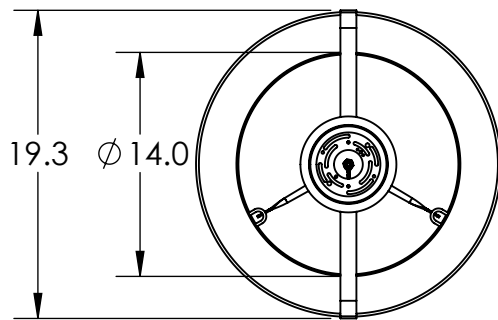

Collection: DOWNTOWN MESH

Product #: CHB0020-19-SH

ELECTRICAL OPTIONS				
Product #	Electrical Type	Bulb Type	Wattage	Socket Type
CHB0020-19-XX-SH-00X-E2	Incandescent	A19	60	Medium E26
CHB0020-19-XX-SH-00X-G2	Flourescent	CFL/LED RETRO	13	GU-24

Bulbs Not Included

Visit hammertonstudio.com for product options and specifications.

9/15/2016 (A)

Mounting Packet: Y	Electrical Type: SEE TABLE
Approximate lbs.: 15	Bulb Qty: 4 Bulb Type: SEE TABLE
Finish: SEE WEB SITE FOR OPTIONS	Wattage: SEE TABLE Voltage: 120
Top Diffuser: OPEN	Socket Type: SEE TABLE
Bottom Diffuser: OPEN	UL Location: DRY

Mounting Detail

MOUNTS DIRECTLY TO J-BOX

All fixtures created by Hammerton are handcrafted by artisans. Dimensions may vary up to 7/8".

© Copyright 2016. All rights in design, detail or invention of this drawing are reserved as the property of Hammerton. Any imitation or adaptation without written consent is strictly prohibited.