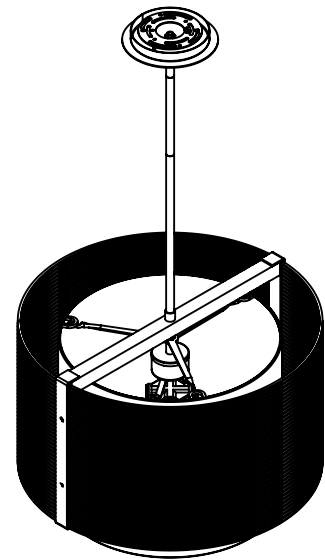

Collection: DOWNTOWN MESH

Product #: CHB0020-19-SH

ELECTRICAL OPTIONS				
Product #	Electrical Type	Bulb Type	Wattage	Socket Type
CHB0020-19-XX-SH-00X-E2	Incandescent	A19	60	Medium E26
CHB0020-19-XX-SH-00X-G2	Flourescent	CFL/LED RETRO	13	GU-24

Bulbs Not Included

Visit hammertonstudio.com for product options and specifications.

9/15/2016 (A)

Mounting Packet: Y	Electrical Type: SEE TABLE
Approximate lbs.: 15	Bulb Qty: 4 Bulb Type: SEE TABLE
Finish: SEE WEB SITE FOR OPTIONS	Wattage: SEE TABLE Voltage: 120
Top Diffuser: OPEN	Socket Type: SEE TABLE
Bottom Diffuser: OPEN	UL Location: DRY

Mounting Detail

MOUNTS DIRECTLY TO J-BOX

All fixtures created by Hammerton are handcrafted by artisans. Dimensions may vary up to 7/8".

© Copyright 2016. All rights in design, detail or invention of this drawing are reserved as the property of Hammerton. Any imitation or adaptation without written consent is strictly prohibited.