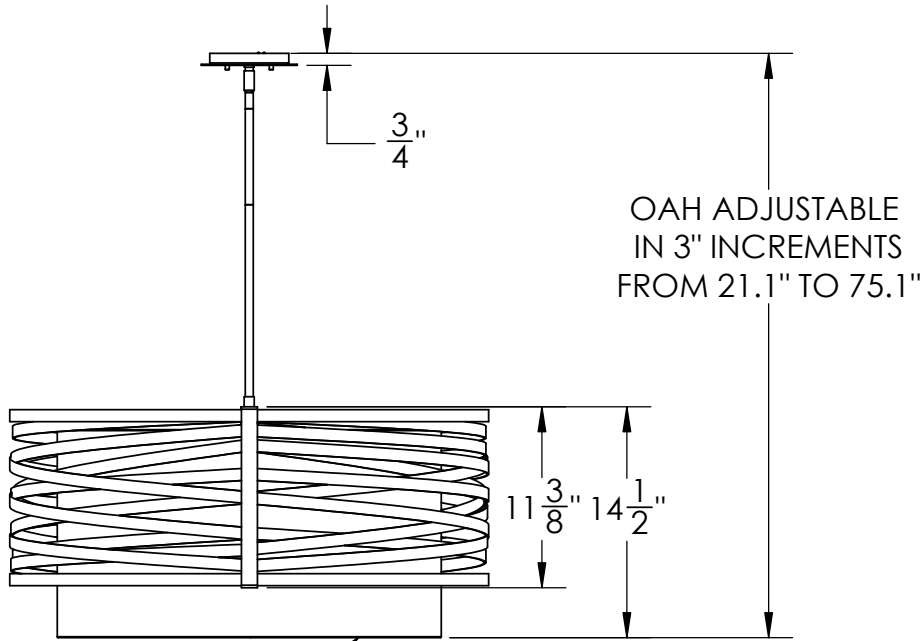

Collection: TEMPEST

Product #: CHB0013-30-SH

Fabric Shade with Built On Diffuser of Same Material

Product #	Electrical Type	Bulb Type	Wattage	Socket Type
CHB0013-30-XX-SH-00X-E2	Incandescent	A19	60	Medium E26
CHB0013-30-XX-SH-00X-G2	Flourescent	CFL/LED RETRO	13	GU-24

Bulbs Not Included

Visit hammertonstudio.com for product options and specifications.

5/16/2016 (D)

Mounting Packet: Y	Electrical Type: SEE TABLE
Approximate lbs.: 33	Bulb Qty: 4 Bulb Type: SEE TABLE
Finish: SEE WEB SITE FOR OPTIONS	Wattage: SEE TABLE Voltage: 120
Top Diffuser: OPEN	Socket Type: SEE TABLE
Bottom Diffuser: FABRIC	UL Location: DRY

Mounting Detail

MOUNTS DIRECTLY TO J-BOX

All fixtures created by Hammerton are handcrafted by artisans. Dimensions may vary up to 7/8".

© Copyright 2016. All rights in design, detail or invention of this drawing are reserved as the property of Hammerton. Any imitation or adaptation without written consent is strictly prohibited.