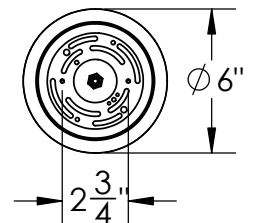

Collection: TEMPEST

Product #: CHB0013-30-SH

Fabric Shade with Built On Diffuser of Same Material

Product #	Electrical Type	Bulb Type	Wattage	Socket Type
CHB0013-30-XX-SH-00X-E2	Incandescent	A19	60	Medium E26
CHB0013-30-XX-SH-00X-G2	Flourescent	CFL/LED RETRO	13	GU-24

Bulbs Not Included

Visit hammertonstudio.com for product options and specifications.

5/16/2016 (D)

Mounting Packet: Y	Electrical Type: SEE TABLE
Approximate lbs.: 33	Bulb Qty: 4 Bulb Type: SEE TABLE
Finish: SEE WEB SITE FOR OPTIONS	Wattage: SEE TABLE Voltage: 120
Top Diffuser: OPEN	Socket Type: SEE TABLE
Bottom Diffuser: FABRIC	UL Location: DRY

Mounting Detail

MOUNTS DIRECTLY TO J-BOX

All fixtures created by Hammerton are handcrafted by artisans. Dimensions may vary up to 7/8".

© Copyright 2016. All rights in design, detail or invention of this drawing are reserved as the property of Hammerton. Any imitation or adaptation without written consent is strictly prohibited.