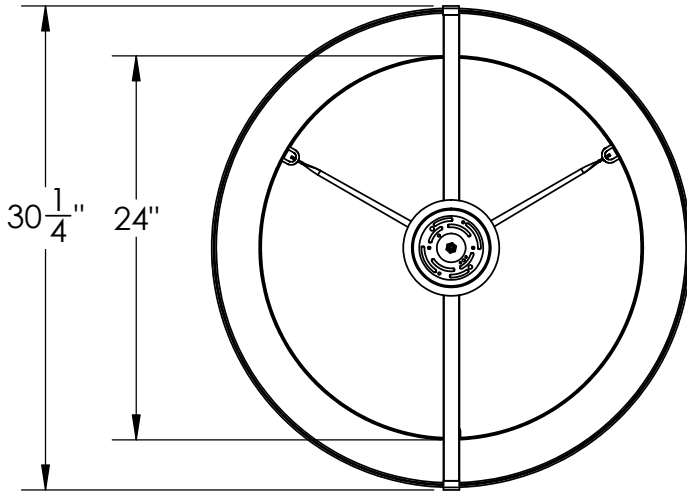

Collection: TEMPEST

Product #: CHB0013-30-SH

Fabric Shade with Built On Diffuser of Same Material

Product #	Electrical Type	Bulb Type	Wattage	Socket Type
CHB0013-30-XX-SH-00X-E2	Incandescent	A19	60	Medium E26
CHB0013-30-XX-SH-00X-G2	Flourescent	CFL/LED RETRO	13	GU-24

Bulbs Not Included

Visit hammertonstudio.com for product options and specifications.

5/16/2016 (D)

Mounting Packet: Y	Electrical Type: SEE TABLE
Approximate lbs.: 33	Bulb Qty: 4 Bulb Type: SEE TABLE
Finish: SEE WEB SITE FOR OPTIONS	Wattage: SEE TABLE Voltage: 120
Top Diffuser: OPEN	Socket Type: SEE TABLE
Bottom Diffuser: FABRIC	UL Location: DRY

Mounting Detail

MOUNTS DIRECTLY TO J-BOX

All fixtures created by Hammerton are handcrafted by artisans. Dimensions may vary up to 7/8".

© Copyright 2016. All rights in design, detail or invention of this drawing are reserved as the property of Hammerton. Any imitation or adaptation without written consent is strictly prohibited.