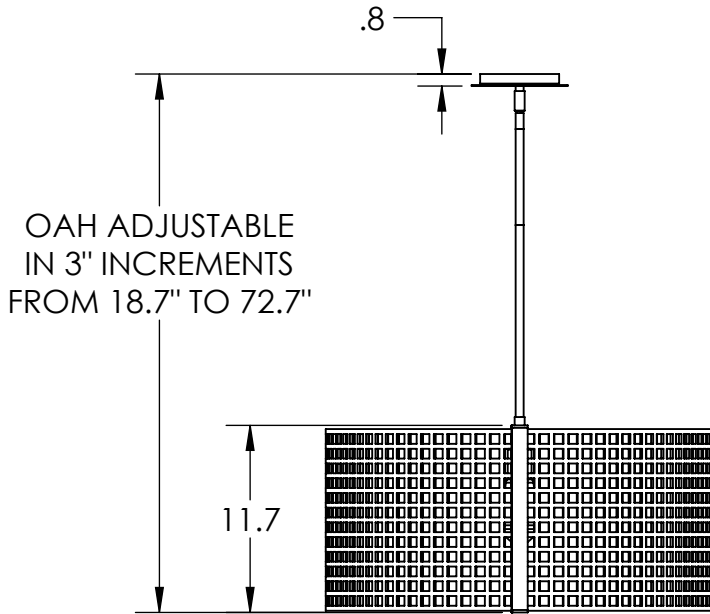

Collection: TWEED

Product #: CHB0037-24

NO LENS, EXPOSED LAMPING