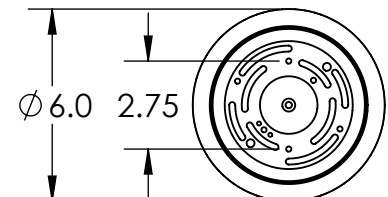

Bulbs Not Included

Visit hammertonstudio.com for product options and specifications.

1/7/2016

(A)

Mounting Packet: Y	Electrical Type: SEE TABLE
Approximate lbs.: 25	Bulb Qty: 1 Bulb Type: SEE TABLE
Finish: SEE WEB SITE FOR OPTIONS	Wattage: SEE TABLE Voltage: 120
Top Diffuser: Open	Socket Type: SEE TABLE
Bottom Diffuser: OPEN	UL Location: Dry

Mounting Detail

MOUNTS DIRECTLY TO J-BOX

All fixtures created by Hammerton are handcrafted by artisans. Dimensions may vary up to 7/8".

© Copyright 2016. All rights in design, detail or invention of this drawing are reserved as the property of Hammerton. Any imitation or adaptation without written consent is strictly prohibited.