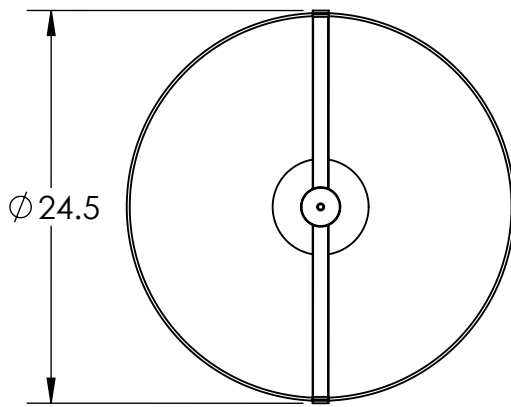

Collection: TWEED

Product #: CHB0037-24

NO LENS, EXPOSED LAMPING

FROSTED GLASS CYLINDER

ELECTRICAL OPTIONS

Product #	Electrical Type	Bulb Type	Wattage	Socket Type
CHB0037-24-XX-X-XXX-E2	Incandescent	A19	100	Medium E26
CHB0037-24-XX-X-XXX-G2	Flourescent	CFL/LED RETRO	13	GU-24

Bulbs Not Included

Visit hammertonstudio.com for product options and specifications.

1/7/2016

(A)

Mounting Packet: Y	Electrical Type: SEE TABLE
Approximate lbs.: 25	Bulb Qty: 1 Bulb Type: SEE TABLE
Finish: SEE WEB SITE FOR OPTIONS	Wattage: SEE TABLE Voltage: 120
Top Diffuser: Open	Socket Type: SEE TABLE
Bottom Diffuser: OPEN	UL Location: Dry

Mounting Detail

MOUNTS DIRECTLY TO J-BOX

All fixtures created by Hammerton are handcrafted by artisans. Dimensions may vary up to 7/8".

© Copyright 2016. All rights in design, detail or invention of this drawing are reserved as the property of Hammerton. Any imitation or adaptation without written consent is strictly prohibited.