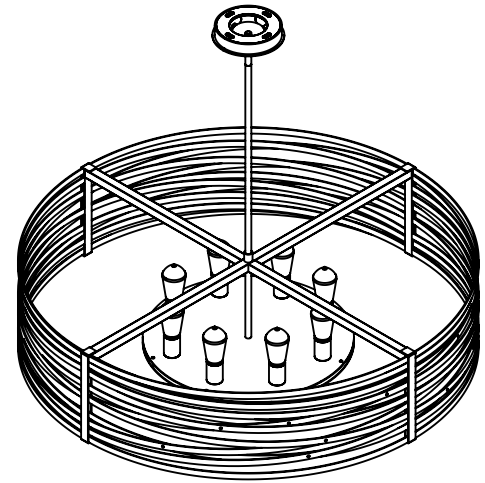

Collection: TEMPEST

Product #: CHB0013-48

NO LENS, EXPOSED LAMPING

FROSTED GLASS

ELECTRICAL OPTIONS

Product #	Electrical Type	Bulb Type	Wattage	Socket Type
CHB0013-48-XX-X-XXX-E2	Incandescent	B11	60	Medium E26
CHB0013-48-XX-X-XXX-G2	Flourescent	CFL/LED RETRO	13	GU-24

Bulbs Not Included Visit hammertonstudio.com for product options and specifications.

4/4/2016 (B)

Mounting Packet: S	Electrical Type: SEE TABLE
Approximate lbs.: 70	Bulb Qty: 8 Bulb Type: SEE TABLE
Finish: SEE WEB SITE FOR OPTIONS	Wattage: SEE TABLE Voltage: 120
Top Diffuser: OPEN	Socket Type: SEE TABLE
Bottom Diffuser: OPEN	UL Location: DRY

Mounting Detail

MOUNTS TO BUILDING STRUCTURE

All fixtures created by Hammerton are handcrafted by artisans. Dimensions may vary up to 7/8".

© Copyright 2016. All rights in design, detail or invention of this drawing are reserved as the property of Hammerton. Any imitation or adaptation without written consent is strictly prohibited.