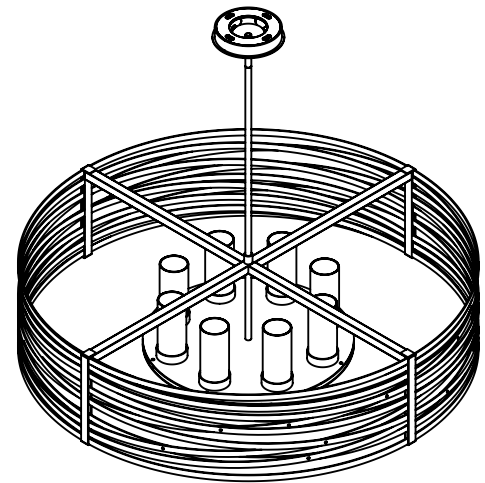

Collection: TEMPEST

Product #: CHB0013-48

NO LENS, EXPOSED LAMPING

FROSTED GLASS

ELECTRICAL OPTIONS

Product #	Electrical Type	Bulb Type	Wattage	Socket Type
CHB0013-48-XX-X-XXX-E2	Incandescent	B11	60	Medium E26
CHB0013-48-XX-X-XXX-G2	Flourescent	CFL/LED RETRO	13	GU-24

Bulbs Not Included Visit hammertonstudio.com for product options and specifications.

4/4/2016 (B)

Mounting Packet: S	Electrical Type: SEE TABLE
Approximate lbs.: 70	Bulb Qty: 8 Bulb Type: SEE TABLE
Finish: SEE WEB SITE FOR OPTIONS	Wattage: SEE TABLE Voltage: 120
Top Diffuser: OPEN	Socket Type: SEE TABLE
Bottom Diffuser: OPEN	UL Location: DRY

Mounting Detail

MOUNTS TO BUILDING STRUCTURE

All fixtures created by Hammerton are handcrafted by artisans. Dimensions may vary up to 7/8".

© Copyright 2016. All rights in design, detail or invention of this drawing are reserved as the property of Hammerton. Any imitation or adaptation without written consent is strictly prohibited.