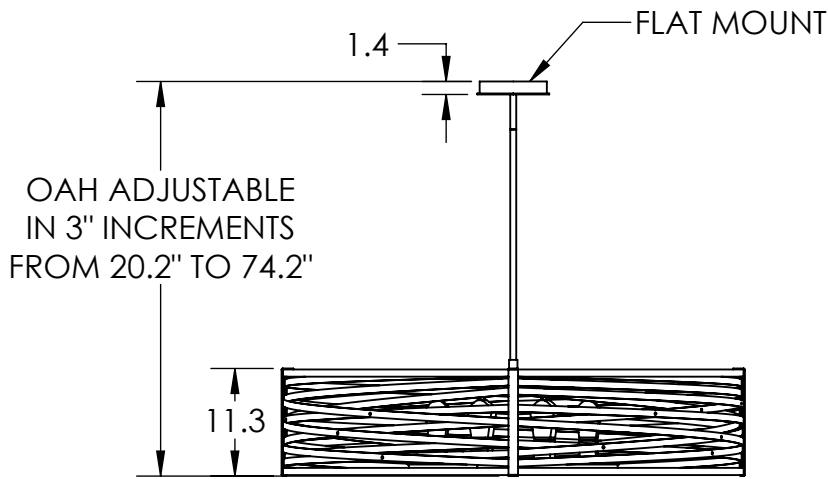

Collection: TEMPEST

Product #: CHB0013-48

NO LENS, EXPOSED LAMPING