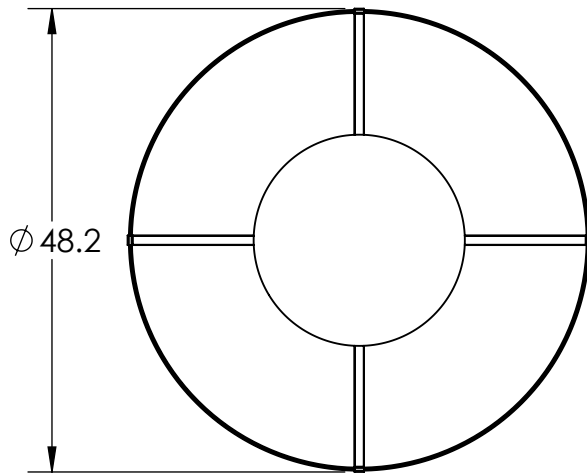

Collection: TEMPEST

Product #: CHB0013-48

NO LENS, EXPOSED LAMPING

FROSTED GLASS

ELECTRICAL OPTIONS

Product #	Electrical Type	Bulb Type	Wattage	Socket Type
CHB0013-48-XX-X-XXX-E2	Incandescent	B11	60	Medium E26
CHB0013-48-XX-X-XXX-G2	Flourescent	CFL/LED RETRO	13	GU-24

Bulbs Not Included Visit hammertonstudio.com for product options and specifications.

4/4/2016 (B)

Mounting Packet: S	Electrical Type: SEE TABLE
Approximate lbs.: 70	Bulb Qty: 8 Bulb Type: SEE TABLE
Finish: SEE WEB SITE FOR OPTIONS	Wattage: SEE TABLE Voltage: 120
Top Diffuser: OPEN	Socket Type: SEE TABLE
Bottom Diffuser: OPEN	UL Location: DRY

Mounting Detail

MOUNTS TO BUILDING STRUCTURE

All fixtures created by Hammerton are handcrafted by artisans. Dimensions may vary up to 7/8".

© Copyright 2016. All rights in design, detail or invention of this drawing are reserved as the property of Hammerton. Any imitation or adaptation without written consent is strictly prohibited.