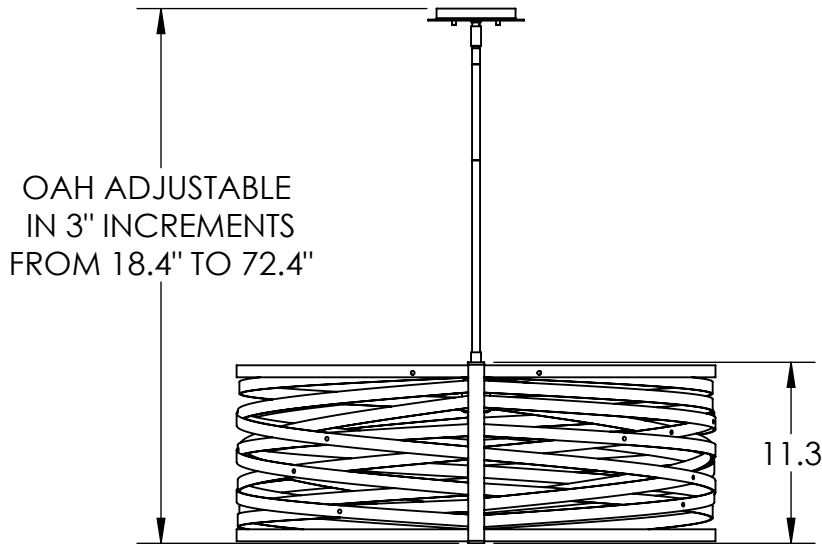

Collection: TEMPEST

Product #: CHB0013-30

NO LENS, EXPOSED LAMPING

FROSTED GLASS CYLINDER

ELECTRICAL OPTIONS				
Product #	Electrical Type	Bulb Type	Wattage	Socket Type
CHB0013-30-XX-X-00X-E2	Incandescent	A19	100	Medium E26
CHB0013-30-XX-X-00X-G2	Flourescent	CFL/LED RETRO	13	GU-24

Bulbs Not Included

Visit hammertonstudio.com for product options and specifications.

3/14/2016 (E)

Mounting Packet: Y	Electrical Type: SEE TABLE
Approximate lbs.: 32	Bulb Qty: 1 Bulb Type: SEE TABLE
Finish: SEE WEB SITE FOR OPTIONS	Wattage: SEE TABLE Voltage: 120
Top Diffuser: OPEN	Socket Type: SEE TABLE
Bottom Diffuser: OPEN	UL Location: DRY

Mounting Detail

MOUNTS DIRECTLY TO J-BOX

All fixtures created by Hammerton are handcrafted by artisans. Dimensions may vary up to 7/8".

© Copyright 2016. All rights in design, detail or invention of this drawing are reserved as the property of Hammerton. Any imitation or adaptation without written consent is strictly prohibited.