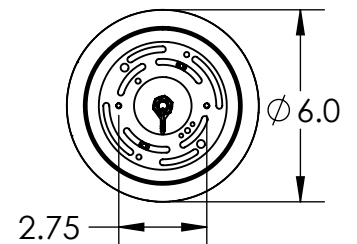

Collection: TEMPEST

Product #: CHB0013-30

NO LENS, EXPOSED LAMPING

FROSTED GLASS CYLINDER

ELECTRICAL OPTIONS				
Product #	Electrical Type	Bulb Type	Wattage	Socket Type
CHB0013-30-XX-X-00X-E2	Incandescent	A19	100	Medium E26
CHB0013-30-XX-X-00X-G2	Flourescent	CFL/LED RETRO	13	GU-24

Bulbs Not Included

Visit hammertonstudio.com for product options and specifications.

3/14/2016 (E)

Mounting Packet: Y	Electrical Type: SEE TABLE
Approximate lbs.: 32	Bulb Qty: 1 Bulb Type: SEE TABLE
Finish: SEE WEB SITE FOR OPTIONS	Wattage: SEE TABLE Voltage: 120
Top Diffuser: OPEN	Socket Type: SEE TABLE
Bottom Diffuser: OPEN	UL Location: DRY

Mounting Detail

MOUNTS DIRECTLY TO J-BOX

All fixtures created by Hammerton are handcrafted by artisans. Dimensions may vary up to 7/8".

© Copyright 2016. All rights in design, detail or invention of this drawing are reserved as the property of Hammerton. Any imitation or adaptation without written consent is strictly prohibited.