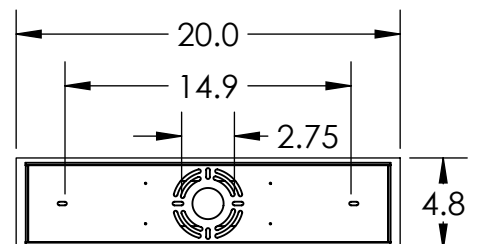

Collection: GEM

Product #: PLB0039-0B

Visit [hammertonstudio.com](http://hammertonstudio.com) for product options and specifications.

(A)  
1/13/2016

Mounting Packet: X	Electrical Type: LED	CCT: 2700 K
Approximate lbs.: 35	Bulb Qty: 10	Wattage: 36   Voltage: 120
Finish: SEE WEB SITE FOR OPTIONS	Source Output: Down: 1370lm Up: 1075lm	
Diffusers Top: Glass / Bottom: Glass	Forward/Reverse Phase Dimmable To 1%	
UL Location: DRY	CRI: 90+	Power Factor: >0.9

### Mounting Detail

MOUNTS TO J-BOX AND CEILING

All fixtures created by Hammerton are handcrafted by artisans. Dimensions may vary up to 7/8".

© Copyright 2015. All rights in design, detail or invention of this drawing are reserved as the property of Hammerton. Any imitation or adaptation without written consent is strictly prohibited.