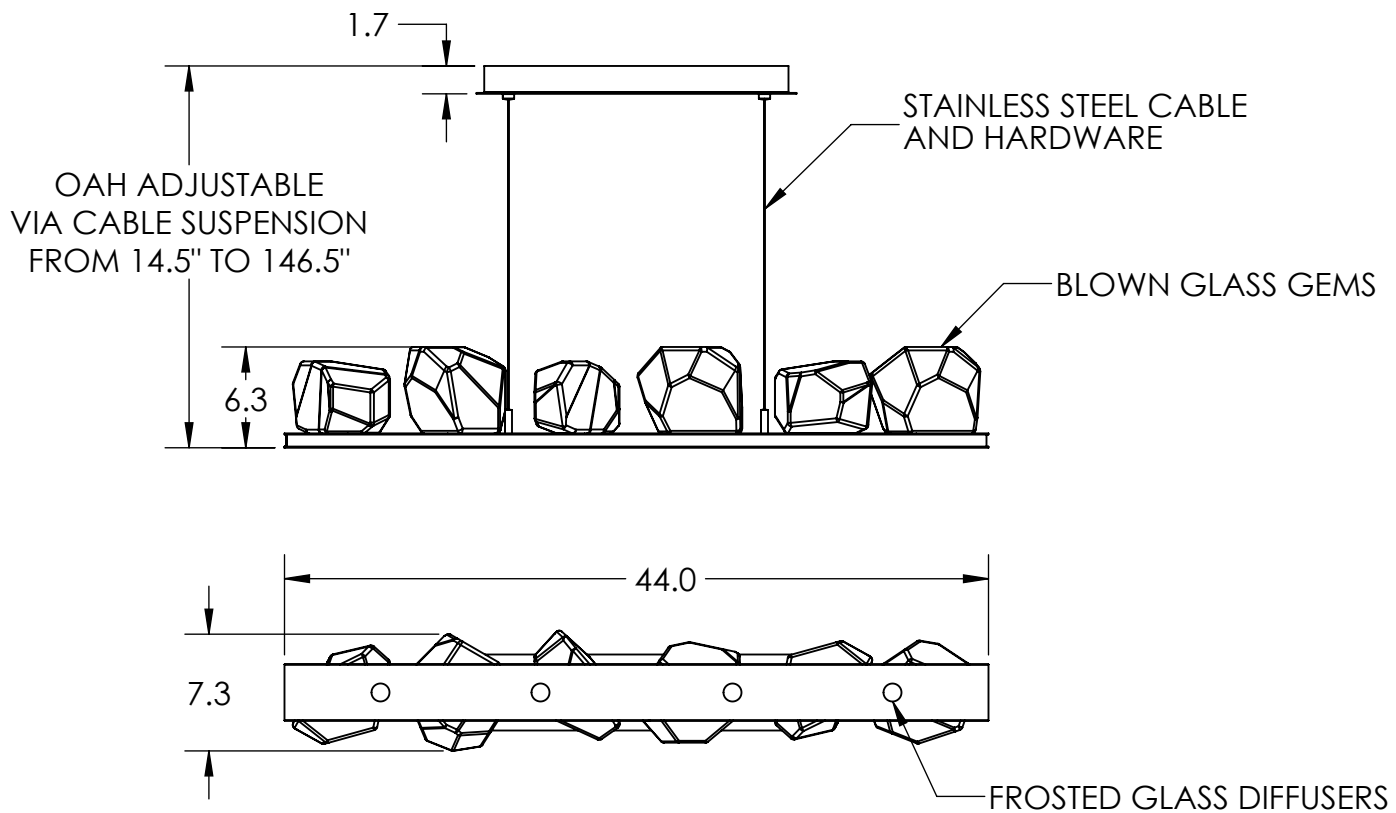

Collection: GEM

Product #: PLB0039-0B

Visit [hammertonstudio.com](http://hammertonstudio.com) for product options and specifications.

(A)  
1/13/2016

Mounting Packet: X	Electrical Type: LED	CCT: 2700 K
Approximate lbs.: 35	Bulb Qty: 10	Wattage: 36   Voltage: 120
Finish: SEE WEB SITE FOR OPTIONS	Source Output: Down: 1370lm Up: 1075lm	
Diffusers Top: Glass / Bottom: Glass	Forward/Reverse Phase Dimmable To 1%	
UL Location: DRY	CRI: 90+	Power Factor: >0.9

### Mounting Detail

MOUNTS TO J-BOX AND CEILING

All fixtures created by Hammerton are handcrafted by artisans. Dimensions may vary up to 7/8".

© Copyright 2015. All rights in design, detail or invention of this drawing are reserved as the property of Hammerton. Any imitation or adaptation without written consent is strictly prohibited.