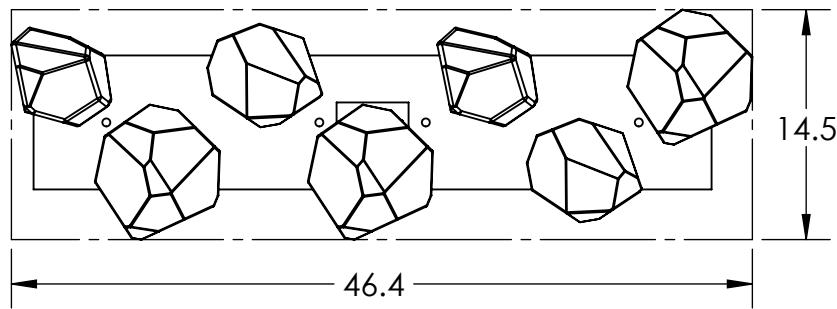

Collection: GEM

Product #: PLB0039-07

Visit hammertonstudio.com for product options and specifications.

1/14/2016

(A)

Mounting Packet: R	Electrical Type: LED	CCT: 2700 K	Mounting Detail
Approximate lbs.: 41	Bulb Qty: 7	Wattage: 36	
Finish: SEE WEB SITE FOR OPTIONS	Source Output: 2395lm	Forward/Reverse Phase Dimmable To 1%	
Diffusers Top: Closed / Bottom: Glass	CRI: 90+	Power Factor: >0.9	
UL Location: DRY	All fixtures created by Hammerton are handcrafted by artisans. Dimensions may vary up to 7/8".		
© Copyright 2015. All rights in design, detail or invention of this drawing are reserved as the property of Hammerton. Any imitation or adaptation without written consent is strictly prohibited.			
Hammerton Inc. 217 Wright Brothers Dr. Salt Lake City, UT 84116 (801)973-8095			