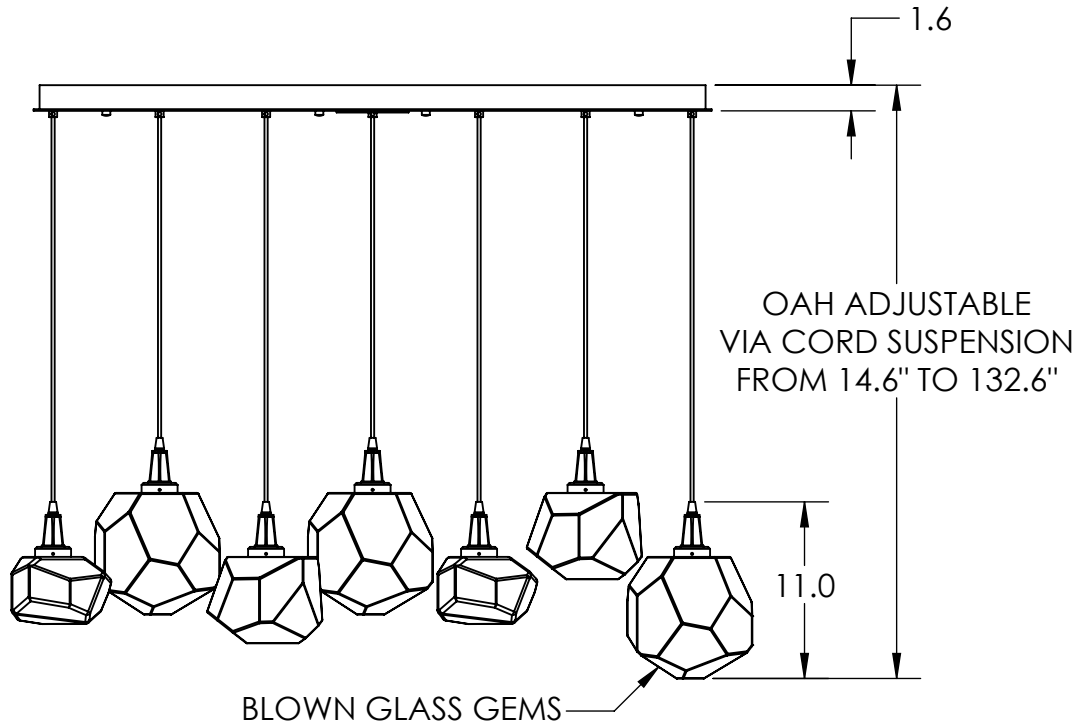

Collection: GEM

Product #: PLB0039-07

Visit hammertonstudio.com for product options and specifications.

1/14/2016

(A)

Mounting Packet: R	Electrical Type: LED	CCT: 2700 K	Mounting Detail
Approximate lbs.: 41	Bulb Qty: 7	Wattage: 36	
Finish: SEE WEB SITE FOR OPTIONS	Source Output: 2395lm	Forward/Reverse Phase Dimmable To 1%	
Diffusers Top: Closed / Bottom: Glass	CRI: 90+	Power Factor: >0.9	
UL Location: DRY	All fixtures created by Hammerton are handcrafted by artisans. Dimensions may vary up to 7/8".		
© Copyright 2015. All rights in design, detail or invention of this drawing are reserved as the property of Hammerton. Any imitation or adaptation without written consent is strictly prohibited.			
Hammerton Inc. 217 Wright Brothers Dr. Salt Lake City, UT 84116 (801)973-8095			