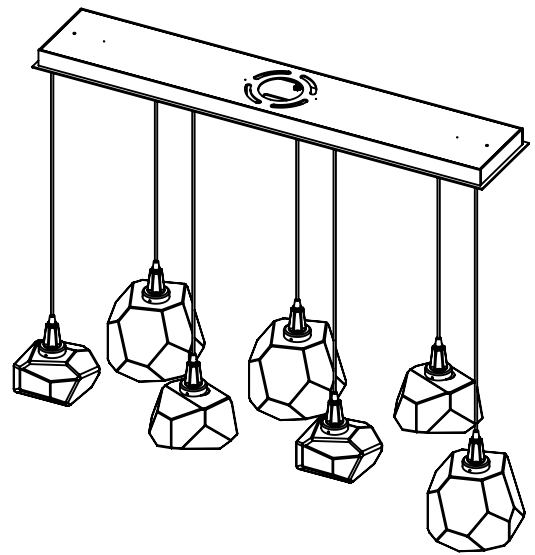

Collection: GEM

Product #: PLB0039-07

Visit hammertonstudio.com for product options and specifications.

1/14/2016

(A)

Mounting Packet: R	Electrical Type: LED	CCT: 2700 K	Mounting Detail
Approximate lbs.: 41	Bulb Qty: 7	Wattage: 36	
Finish: SEE WEB SITE FOR OPTIONS	Source Output: 2395lm	Forward/Reverse Phase Dimmable To 1%	
Diffusers Top: Closed / Bottom: Glass	CRI: 90+	Power Factor: >0.9	
UL Location: DRY	All fixtures created by Hammerton are handcrafted by artisans. Dimensions may vary up to 7/8".		
© Copyright 2015. All rights in design, detail or invention of this drawing are reserved as the property of Hammerton. Any imitation or adaptation without written consent is strictly prohibited.			
Hammerton Inc. 217 Wright Brothers Dr. Salt Lake City, UT 84116 (801)973-8095			