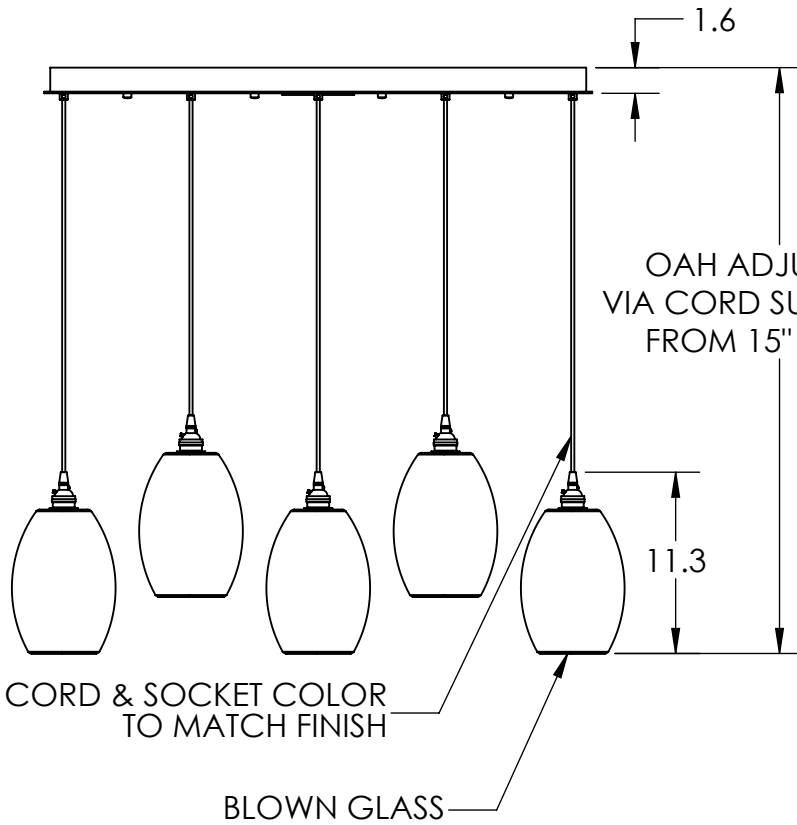

Collection: ELLISSE

Product #: PLB0035-05

HAND BLOWN GLASS DIMENSIONS
MAY VARY UP TO 1"

Bulbs Not Included

Visit hammertonstudio.com for product options and specifications.

1/11/2016

(A)

Mounting Packet: X	Electrical Type: INCANDESCENT
Approximate lbs.: 39	Bulb Qty: 5 Bulb Type: A
Finish: SEE WEB SITE FOR OPTIONS	Wattage: 40 Voltage: 120
Top Diffuser: CLOSED	Socket Type: MEDIUM, E26 BASE
Bottom Diffuser: OPEN	UL Location: DRY

All fixtures created by Hammerton are handcrafted by artisans. Dimensions may vary up to 7/8".

© Copyright 2016. All rights in design, detail or invention of this drawing are reserved as the property of Hammerton. Any imitation or adaptation without written consent is strictly prohibited.