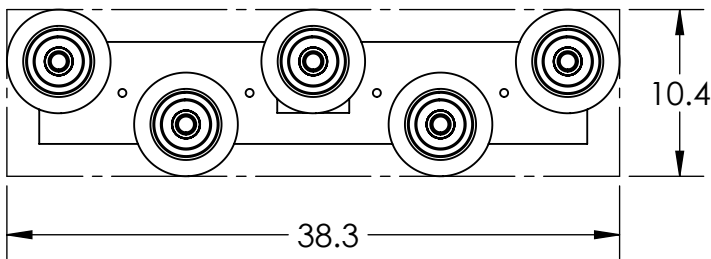

Collection: ELLISSE

Product #: PLB0035-05

HAND BLOWN GLASS DIMENSIONS
MAY VARY UP TO 1"

Bulbs Not Included

Visit hammertonstudio.com for product options and specifications.

1/11/2016

(A)

Mounting Packet: X	Electrical Type: INCANDESCENT
Approximate lbs.: 39	Bulb Qty: 5 Bulb Type: A
Finish: SEE WEB SITE FOR OPTIONS	Wattage: 40 Voltage: 120
Top Diffuser: CLOSED	Socket Type: MEDIUM, E26 BASE
Bottom Diffuser: OPEN	UL Location: DRY

All fixtures created by Hammerton are handcrafted by artisans. Dimensions may vary up to 7/8".

© Copyright 2016. All rights in design, detail or invention of this drawing are reserved as the property of Hammerton. Any imitation or adaptation without written consent is strictly prohibited.