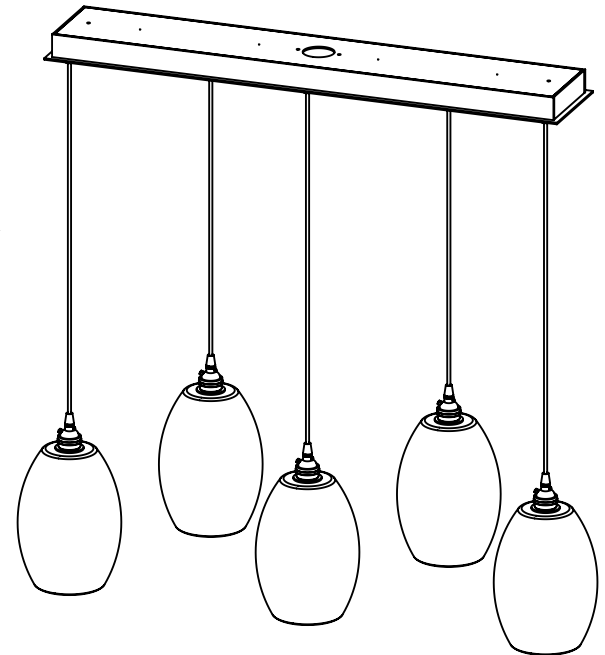

Collection: ELLISSE

Product #: PLB0035-05

HAND BLOWN GLASS DIMENSIONS
MAY VARY UP TO 1"

Bulbs Not Included

Visit hammertonstudio.com for product options and specifications.

1/11/2016

(A)

Mounting Packet: X	Electrical Type: INCANDESCENT
Approximate lbs.: 39	Bulb Qty: 5 Bulb Type: A
Finish: SEE WEB SITE FOR OPTIONS	Wattage: 40 Voltage: 120
Top Diffuser: CLOSED	Socket Type: MEDIUM, E26 BASE
Bottom Diffuser: OPEN	UL Location: DRY

All fixtures created by Hammerton are handcrafted by artisans. Dimensions may vary up to 7/8".

© Copyright 2016. All rights in design, detail or invention of this drawing are reserved as the property of Hammerton. Any imitation or adaptation without written consent is strictly prohibited.