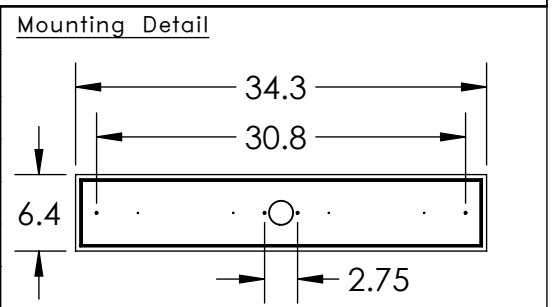

Collection: ELLISSE

Product #: PLB0035-05

HAND BLOWN GLASS DIMENSIONS
MAY VARY UP TO 1"

Bulbs Not Included

Visit hammertonstudio.com for product options and specifications.

1/11/2016

(A)

Mounting Packet: X	Electrical Type: INCANDESCENT
Approximate lbs.: 39	Bulb Qty: 5 Bulb Type: A
Finish: SEE WEB SITE FOR OPTIONS	Wattage: 40 Voltage: 120
Top Diffuser: CLOSED	Socket Type: MEDIUM, E26 BASE
Bottom Diffuser: OPEN	UL Location: DRY

All fixtures created by Hammerton are handcrafted by artisans. Dimensions may vary up to 7/8".

© Copyright 2016. All rights in design, detail or invention of this drawing are reserved as the property of Hammerton. Any imitation or adaptation without written consent is strictly prohibited.