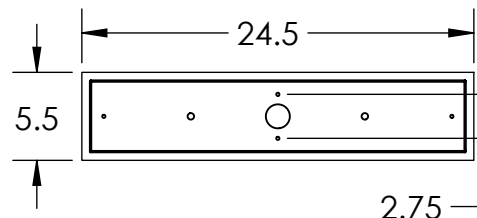

Bulbs Not Included

Visit hammertonstudio.com for product options and specifications.

3/18/2016 (B)

| | |
|----------------------------------|----------------------------------|
| Mounting Packet: X | Electrical Type: SEE TABLE |
| Approximate lbs.: 40 | Bulb Qty: 6 Bulb Type: SEE TABLE |
| Finish: SEE WEB SITE FOR OPTIONS | Wattage: SEE TABLE Voltage: 120 |
| Top Diffuser: OPEN | Socket Type: SEE TABLE |
| Bottom Diffuser: FROSTED ACRYLIC | UL Location: DRY |

Mounting Detail

MOUNTS TO J-BOX AND TO CEILING

All fixtures created by Hammerton are handcrafted by artisans. Dimensions may vary up to 7/8".

© Copyright 2016. All rights in design, detail or invention of this drawing are reserved as the property of Hammerton. Any imitation or adaptation without written consent is strictly prohibited.