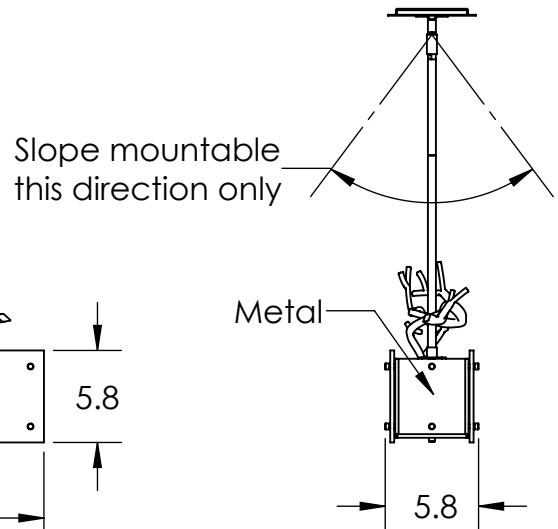

Collection: IRONWOOD

Product #: PLB0032-0A

| Electrical Option | | | | |
|-------------------------|-----------------|---------------|---------|-------------|
| Product # | Electrical Type | Bulb Type | Wattage | Socket Type |
| PLB0032-0A-XX-XX-XXX-E2 | Incandescent | A19 | 60 | Medium E26 |
| PLB0032-0A-XX-XX-XXX-G2 | Flourescent | CFL/LED RETRO | 13 | GU-24 |

Bulbs Not Included

Visit hammertonstudio.com for product options and specifications.

3/18/2016 (B)

| | |
|----------------------------------|----------------------------------|
| Mounting Packet: X | Electrical Type: SEE TABLE |
| Approximate lbs.: 40 | Bulb Qty: 6 Bulb Type: SEE TABLE |
| Finish: SEE WEB SITE FOR OPTIONS | Wattage: SEE TABLE Voltage: 120 |
| Top Diffuser: OPEN | Socket Type: SEE TABLE |
| Bottom Diffuser: FROSTED ACRYLIC | UL Location: DRY |

Mounting Detail

MOUNTS TO J-BOX AND TO CEILING

All fixtures created by Hammerton are handcrafted by artisans. Dimensions may vary up to 7/8".

© Copyright 2016. All rights in design, detail or invention of this drawing are reserved as the property of Hammerton. Any imitation or adaptation without written consent is strictly prohibited.