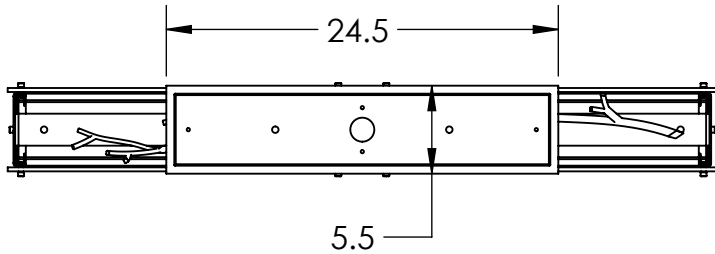

Collection: IRONWOOD

Product #: PLB0032-0A

| Electrical Option | | | | |
|-------------------------|-----------------|---------------|---------|-------------|
| Product # | Electrical Type | Bulb Type | Wattage | Socket Type |
| PLB0032-0A-XX-XX-XXX-E2 | Incandescent | A19 | 60 | Medium E26 |
| PLB0032-0A-XX-XX-XXX-G2 | Flourescent | CFL/LED RETRO | 13 | GU-24 |

Bulbs Not Included

Visit hammertonstudio.com for product options and specifications.

3/18/2016 (B)

| | |
|----------------------------------|----------------------------------|
| Mounting Packet: X | Electrical Type: SEE TABLE |
| Approximate lbs.: 40 | Bulb Qty: 6 Bulb Type: SEE TABLE |
| Finish: SEE WEB SITE FOR OPTIONS | Wattage: SEE TABLE Voltage: 120 |
| Top Diffuser: OPEN | Socket Type: SEE TABLE |
| Bottom Diffuser: FROSTED ACRYLIC | UL Location: DRY |

Mounting Detail

MOUNTS TO J-BOX AND TO CEILING

All fixtures created by Hammerton are handcrafted by artisans. Dimensions may vary up to 7/8".

© Copyright 2016. All rights in design, detail or invention of this drawing are reserved as the property of Hammerton. Any imitation or adaptation without written consent is strictly prohibited.