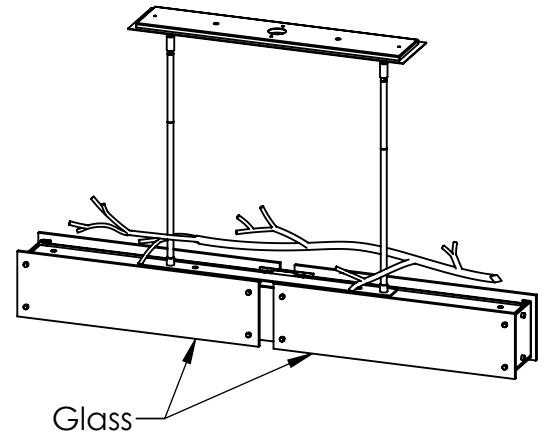

Collection: IRONWOOD

Product #: PLB0032-0A

| Electrical Option | | | | |
|-------------------------|-----------------|---------------|---------|-------------|
| Product # | Electrical Type | Bulb Type | Wattage | Socket Type |
| PLB0032-0A-XX-XX-XXX-E2 | Incandescent | A19 | 60 | Medium E26 |
| PLB0032-0A-XX-XX-XXX-G2 | Flourescent | CFL/LED RETRO | 13 | GU-24 |

Bulbs Not Included

Visit hammertonstudio.com for product options and specifications.

3/18/2016 (B)

| | |
|----------------------------------|----------------------------------|
| Mounting Packet: X | Electrical Type: SEE TABLE |
| Approximate lbs.: 40 | Bulb Qty: 6 Bulb Type: SEE TABLE |
| Finish: SEE WEB SITE FOR OPTIONS | Wattage: SEE TABLE Voltage: 120 |
| Top Diffuser: OPEN | Socket Type: SEE TABLE |
| Bottom Diffuser: FROSTED ACRYLIC | UL Location: DRY |

Mounting Detail

MOUNTS TO J-BOX AND TO CEILING

All fixtures created by Hammerton are handcrafted by artisans. Dimensions may vary up to 7/8".

© Copyright 2016. All rights in design, detail or invention of this drawing are reserved as the property of Hammerton. Any imitation or adaptation without written consent is strictly prohibited.