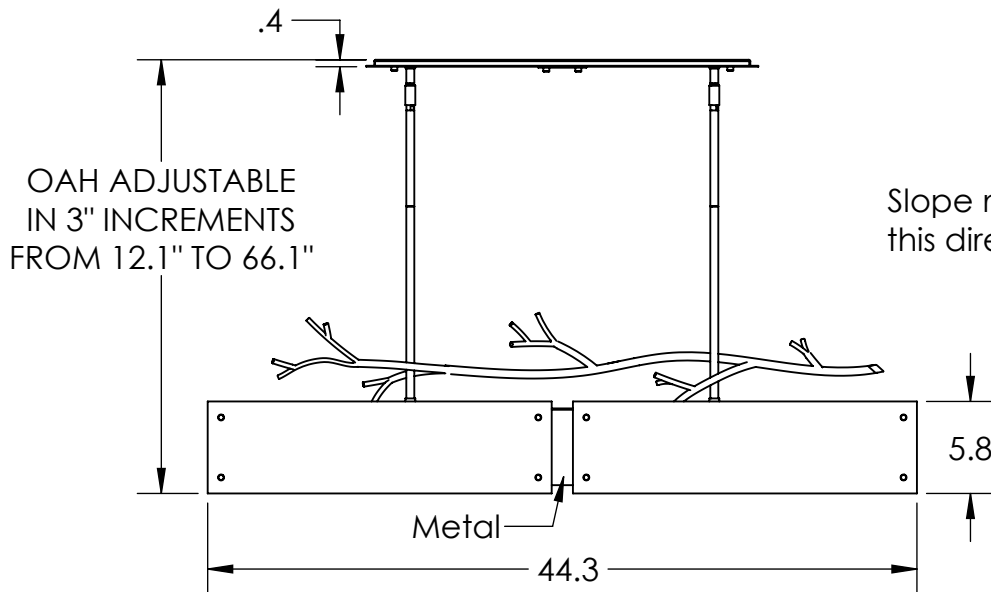

Collection: IRONWOOD

Product #: PLB0032-0A

| Electrical Option | | | | |
|-------------------------|-----------------|---------------|---------|-------------|
| Product # | Electrical Type | Bulb Type | Wattage | Socket Type |
| PLB0032-0A-XX-XX-XXX-E2 | Incandescent | A19 | 60 | Medium E26 |
| PLB0032-0A-XX-XX-XXX-G2 | Flourescent | CFL/LED RETRO | 13 | GU-24 |

Bulbs Not Included

Visit hammertonstudio.com for product options and specifications.

3/18/2016 (B)

| | |
|----------------------------------|----------------------------------|
| Mounting Packet: X | Electrical Type: SEE TABLE |
| Approximate lbs.: 40 | Bulb Qty: 6 Bulb Type: SEE TABLE |
| Finish: SEE WEB SITE FOR OPTIONS | Wattage: SEE TABLE Voltage: 120 |
| Top Diffuser: OPEN | Socket Type: SEE TABLE |
| Bottom Diffuser: FROSTED ACRYLIC | UL Location: DRY |

Mounting Detail

MOUNTS TO J-BOX AND TO CEILING

All fixtures created by Hammerton are handcrafted by artisans. Dimensions may vary up to 7/8".

© Copyright 2016. All rights in design, detail or invention of this drawing are reserved as the property of Hammerton. Any imitation or adaptation without written consent is strictly prohibited.