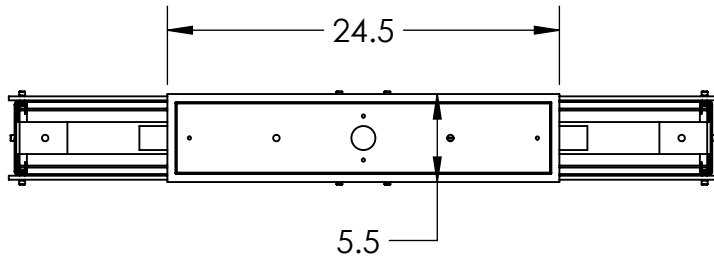

Collection: URBAN LOFT

Product #: PLB0026-0B

Slope mountable  
this direction only

Electrical Option				
Product #	Electrical Type	Bulb Type	Wattage	Socket Type
PLB0026-0B-XX-XX-00X-E2	Incandescent	A19	60	Medium E26
PLB0026-0B-XX-XX-00X-G2	Flourescent	CFL/LED RETRO	13	GU-24

Bulbs Not Included

Visit [hammertonstudio.com](http://hammertonstudio.com) for product options and specifications.

4/7/2016 (B)

Mounting Packet: X	Electrical Type: SEE TABLE
Approximate lbs.: 40	Bulb Qty: 6 Bulb Type: SEE TABLE
Finish: SEE WEB SITE FOR OPTIONS	Wattage: SEE TABLE Voltage: 120
Top Diffuser: OPEN	Socket Type: SEE TABLE
Bottom Diffuser: FROSTED ACRYLIC	UL Location: DRY

### Mounting Detail

All fixtures created by Hammerton are handcrafted by artisans. Dimensions may vary up to 7/8".

© Copyright 2016. All rights in design, detail or invention of this drawing are reserved as the property of Hammerton. Any imitation or adaptation without written consent is strictly prohibited.