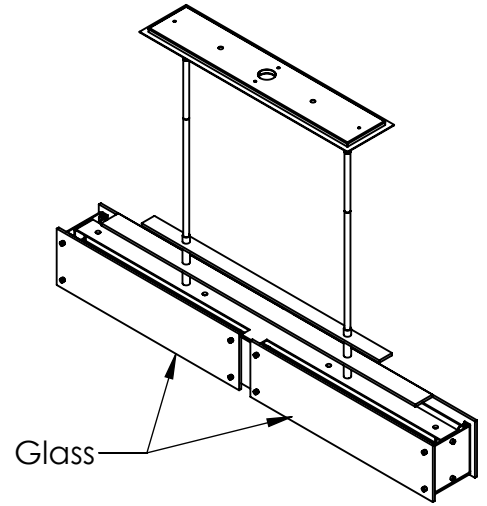

Collection: URBAN LOFT

Product #: PLB0026-0B

Slope mountable  
this direction only

Electrical Option				
Product #	Electrical Type	Bulb Type	Wattage	Socket Type
PLB0026-0B-XX-XX-00X-E2	Incandescent	A19	60	Medium E26
PLB0026-0B-XX-XX-00X-G2	Flourescent	CFL/LED RETRO	13	GU-24

Bulbs Not Included

Visit [hammertonstudio.com](http://hammertonstudio.com) for product options and specifications.

4/7/2016 (B)

Mounting Packet: X	Electrical Type: SEE TABLE
Approximate lbs.: 40	Bulb Qty: 6 Bulb Type: SEE TABLE
Finish: SEE WEB SITE FOR OPTIONS	Wattage: SEE TABLE Voltage: 120
Top Diffuser: OPEN	Socket Type: SEE TABLE
Bottom Diffuser: FROSTED ACRYLIC	UL Location: DRY

### Mounting Detail

All fixtures created by Hammerton are handcrafted by artisans. Dimensions may vary up to 7/8".

© Copyright 2016. All rights in design, detail or invention of this drawing are reserved as the property of Hammerton. Any imitation or adaptation without written consent is strictly prohibited.