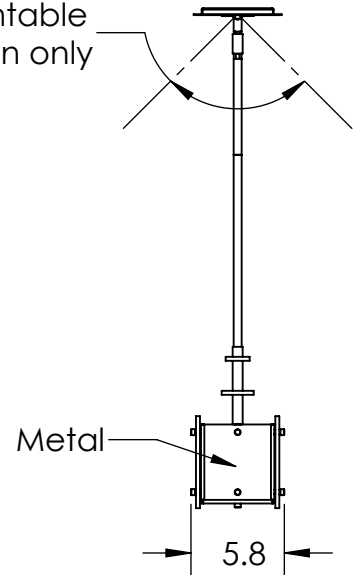

Collection: URBAN LOFT

Product #: PLB0026-0B

Slope mountable  
this direction only

Electrical Option				
Product #	Electrical Type	Bulb Type	Wattage	Socket Type
PLB0026-0B-XX-XX-00X-E2	Incandescent	A19	60	Medium E26
PLB0026-0B-XX-XX-00X-G2	Flourescent	CFL/LED RETRO	13	GU-24

Bulbs Not Included

Visit [hammertonstudio.com](http://hammertonstudio.com) for product options and specifications.

4/7/2016 (B)

Mounting Packet: X	Electrical Type: SEE TABLE
Approximate lbs.: 40	Bulb Qty: 6 Bulb Type: SEE TABLE
Finish: SEE WEB SITE FOR OPTIONS	Wattage: SEE TABLE Voltage: 120
Top Diffuser: OPEN	Socket Type: SEE TABLE
Bottom Diffuser: FROSTED ACRYLIC	UL Location: DRY

### Mounting Detail

All fixtures created by Hammerton are handcrafted by artisans. Dimensions may vary up to 7/8".

© Copyright 2016. All rights in design, detail or invention of this drawing are reserved as the property of Hammerton. Any imitation or adaptation without written consent is strictly prohibited.