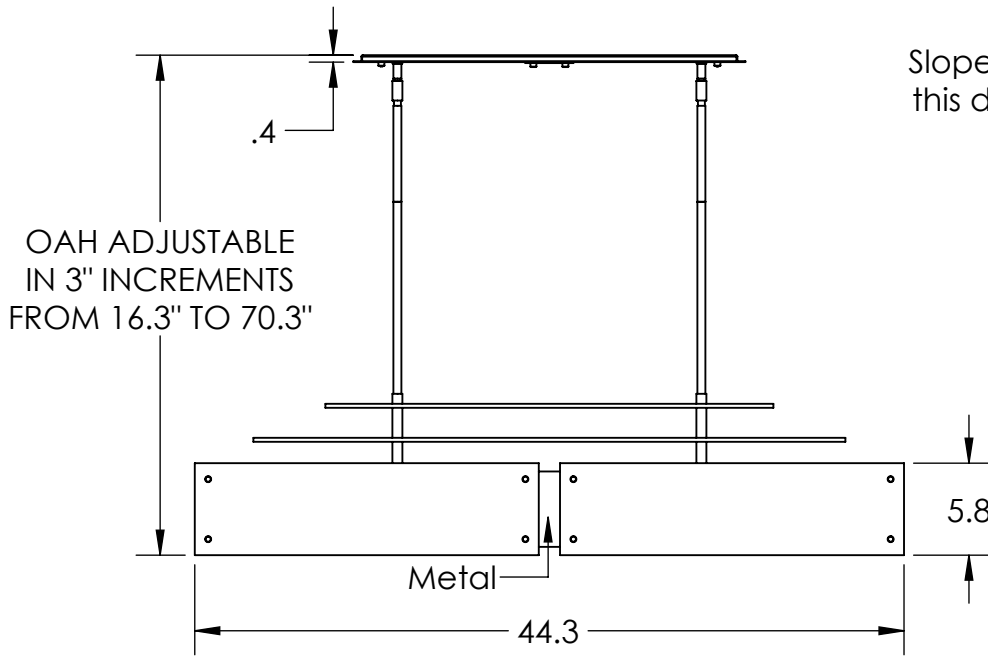

Collection: URBAN LOFT

Product #: PLB0026-0B

Slope mountable  
this direction only

Electrical Option				
Product #	Electrical Type	Bulb Type	Wattage	Socket Type
PLB0026-0B-XX-XX-00X-E2	Incandescent	A19	60	Medium E26
PLB0026-0B-XX-XX-00X-G2	Flourescent	CFL/LED RETRO	13	GU-24

Bulbs Not Included

Visit [hammertonstudio.com](http://hammertonstudio.com) for product options and specifications.

4/7/2016 (B)

Mounting Packet: X	Electrical Type: SEE TABLE
Approximate lbs.: 40	Bulb Qty: 6 Bulb Type: SEE TABLE
Finish: SEE WEB SITE FOR OPTIONS	Wattage: SEE TABLE Voltage: 120
Top Diffuser: OPEN	Socket Type: SEE TABLE
Bottom Diffuser: FROSTED ACRYLIC	UL Location: DRY

### Mounting Detail

All fixtures created by Hammerton are handcrafted by artisans. Dimensions may vary up to 7/8".

© Copyright 2016. All rights in design, detail or invention of this drawing are reserved as the property of Hammerton. Any imitation or adaptation without written consent is strictly prohibited.