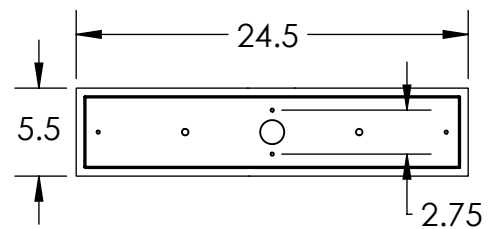

Collection: URBAN LOFT

Product #: PLB0026-0B

Slope mountable  
this direction only

Electrical Option				
Product #	Electrical Type	Bulb Type	Wattage	Socket Type
PLB0026-0B-XX-XX-00X-E2	Incandescent	A19	60	Medium E26
PLB0026-0B-XX-XX-00X-G2	Flourescent	CFL/LED RETRO	13	GU-24

Bulbs Not Included

Visit [hammertonstudio.com](http://hammertonstudio.com) for product options and specifications.

4/7/2016 (B)

Mounting Packet: X	Electrical Type: SEE TABLE
Approximate lbs.: 40	Bulb Qty: 6 Bulb Type: SEE TABLE
Finish: SEE WEB SITE FOR OPTIONS	Wattage: SEE TABLE Voltage: 120
Top Diffuser: OPEN	Socket Type: SEE TABLE
Bottom Diffuser: FROSTED ACRYLIC	UL Location: DRY

### Mounting Detail

All fixtures created by Hammerton are handcrafted by artisans. Dimensions may vary up to 7/8".

© Copyright 2016. All rights in design, detail or invention of this drawing are reserved as the property of Hammerton. Any imitation or adaptation without written consent is strictly prohibited.