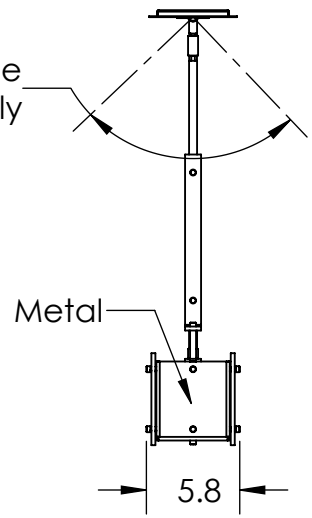

Collection: URBAN LOFT

Product #: PLB0026-0A

Slope mountable
this direction only

Electrical Option

Product #	Electrical Type	Bulb Type	Wattage	Socket Type
PLB0026-0A-XX-XX-00X-E2	Incandescent	A19	60	Medium E26
PLB0026-0A-XX-XX-00X-G2	Flourescent	CFL/LED RETRO	13	GU-24

Bulbs Not Included

Visit hammertonstudio.com for product options and specifications.

4/6/2016 ©

Mounting Packet: X	Electrical Type: SEE TABLE
Approximate lbs.: 40	Bulb Qty: 6 Bulb Type: SEE TABLE
Finish: SEE WEB SITE FOR OPTIONS	Wattage: SEE TABLE Voltage: 120
Top Diffuser: OPEN	Socket Type: SEE TABLE
Bottom Diffuser: FROSTED ACRYLIC	UL Location: DRY

Mounting Detail

MOUNTS TO J-BOX
AND TO CEILING

All fixtures created by Hammerton are handcrafted by artisans. Dimensions may vary up to 7/8".

© Copyright 2016. All rights in design, detail or invention of this drawing are reserved as the property of Hammerton. Any imitation or adaptation without written consent is strictly prohibited.