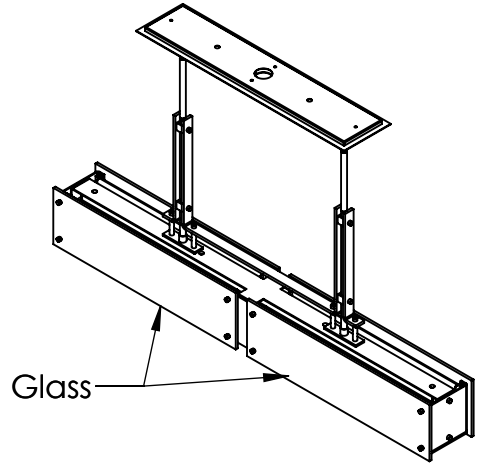

Collection: URBAN LOFT

Product #: PLB0026-0A

Slope mountable
this direction only

Electrical Option

Product #	Electrical Type	Bulb Type	Wattage	Socket Type
PLB0026-0A-XX-XX-00X-E2	Incandescent	A19	60	Medium E26
PLB0026-0A-XX-XX-00X-G2	Flourescent	CFL/LED RETRO	13	GU-24

Bulbs Not Included

Visit hammertonstudio.com for product options and specifications.

4/6/2016 ©

Mounting Packet: X	Electrical Type: SEE TABLE
Approximate lbs.: 40	Bulb Qty: 6 Bulb Type: SEE TABLE
Finish: SEE WEB SITE FOR OPTIONS	Wattage: SEE TABLE Voltage: 120
Top Diffuser: OPEN	Socket Type: SEE TABLE
Bottom Diffuser: FROSTED ACRYLIC	UL Location: DRY

Mounting Detail

MOUNTS TO J-BOX
AND TO CEILING

All fixtures created by Hammerton are handcrafted by artisans. Dimensions may vary up to 7/8".

© Copyright 2016. All rights in design, detail or invention of this drawing are reserved as the property of Hammerton. Any imitation or adaptation without written consent is strictly prohibited.