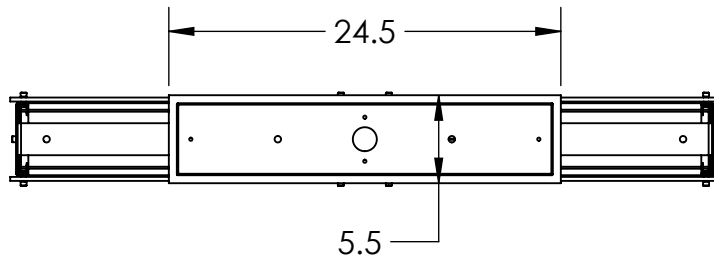

Collection: URBAN LOFT

Product #: PLB0026-0A

Slope mountable
this direction only

Electrical Option

Product #	Electrical Type	Bulb Type	Wattage	Socket Type
PLB0026-0A-XX-XX-00X-E2	Incandescent	A19	60	Medium E26
PLB0026-0A-XX-XX-00X-G2	Flourescent	CFL/LED RETRO	13	GU-24

Bulbs Not Included

Visit hammertonstudio.com for product options and specifications.

4/6/2016 ©

Mounting Packet: X	Electrical Type: SEE TABLE
Approximate lbs.: 40	Bulb Qty: 6 Bulb Type: SEE TABLE
Finish: SEE WEB SITE FOR OPTIONS	Wattage: SEE TABLE Voltage: 120
Top Diffuser: OPEN	Socket Type: SEE TABLE
Bottom Diffuser: FROSTED ACRYLIC	UL Location: DRY

Mounting Detail

MOUNTS TO J-BOX
AND TO CEILING

All fixtures created by Hammerton are handcrafted by artisans. Dimensions may vary up to 7/8".

© Copyright 2016. All rights in design, detail or invention of this drawing are reserved as the property of Hammerton. Any imitation or adaptation without written consent is strictly prohibited.