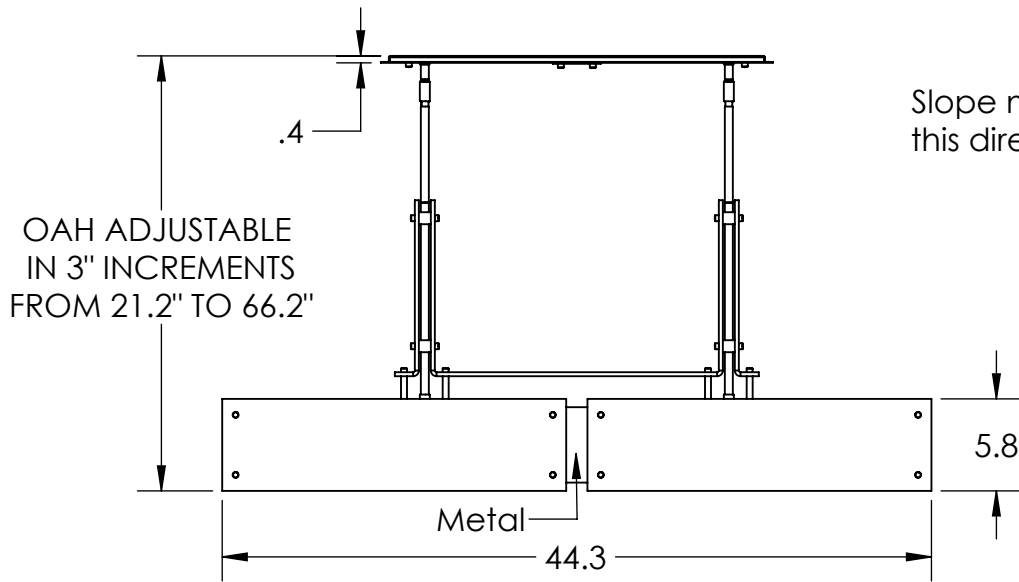

Collection: URBAN LOFT

Product #: PLB0026-0A

Slope mountable
this direction only

Electrical Option

Product #	Electrical Type	Bulb Type	Wattage	Socket Type
PLB0026-0A-XX-XX-00X-E2	Incandescent	A19	60	Medium E26
PLB0026-0A-XX-XX-00X-G2	Flourescent	CFL/LED RETRO	13	GU-24

Bulbs Not Included

Visit hammertonstudio.com for product options and specifications.

4/6/2016 ©

Mounting Packet: X	Electrical Type: SEE TABLE
Approximate lbs.: 40	Bulb Qty: 6 Bulb Type: SEE TABLE
Finish: SEE WEB SITE FOR OPTIONS	Wattage: SEE TABLE Voltage: 120
Top Diffuser: OPEN	Socket Type: SEE TABLE
Bottom Diffuser: FROSTED ACRYLIC	UL Location: DRY

Mounting Detail

MOUNTS TO J-BOX
AND TO CEILING

All fixtures created by Hammerton are handcrafted by artisans. Dimensions may vary up to 7/8".

© Copyright 2016. All rights in design, detail or invention of this drawing are reserved as the property of Hammerton. Any imitation or adaptation without written consent is strictly prohibited.