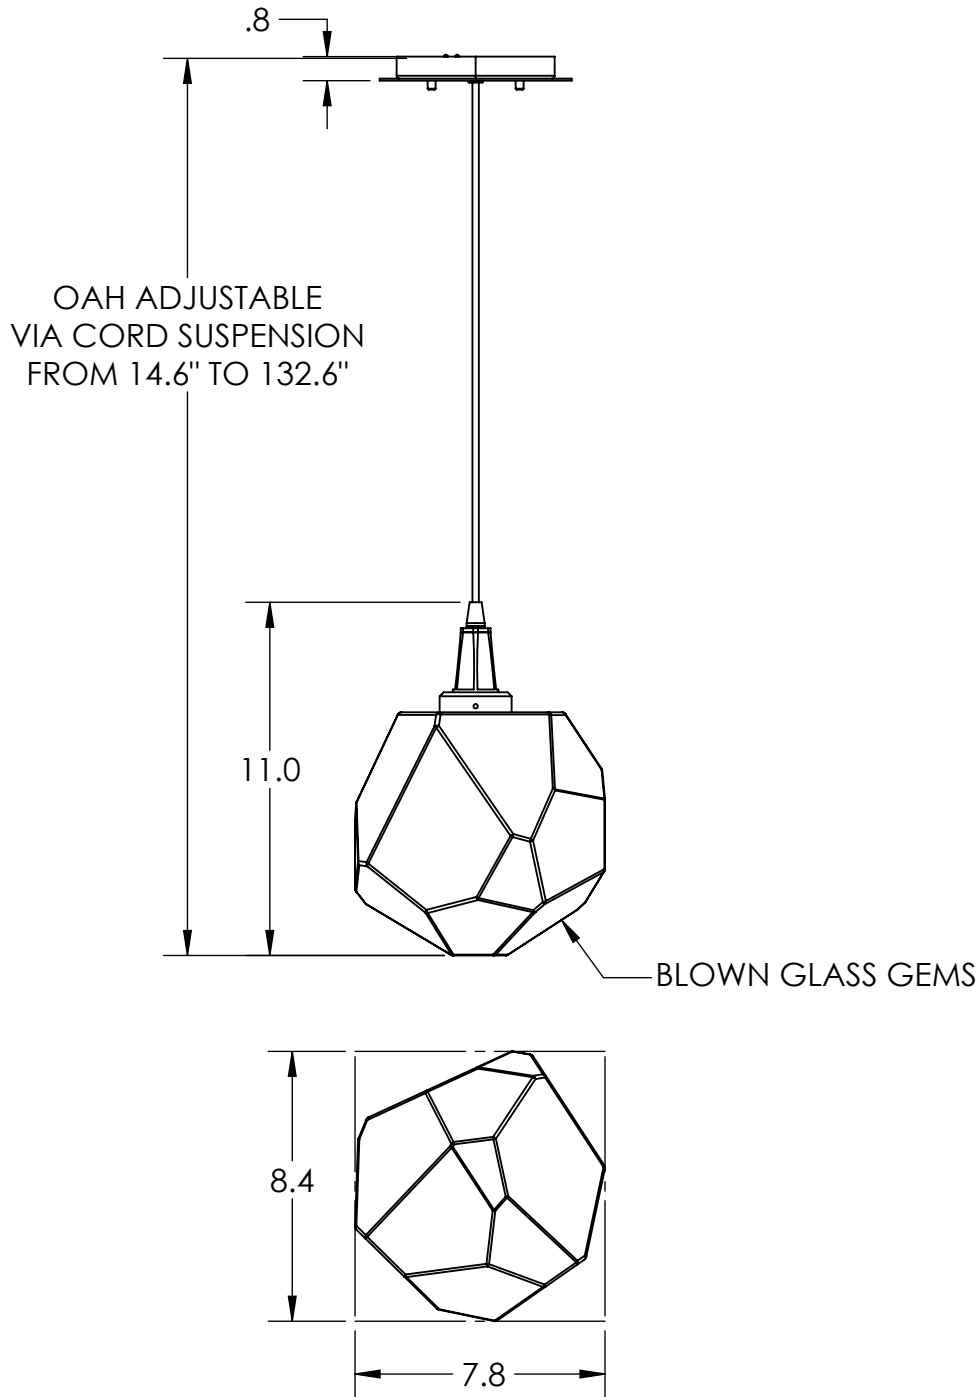

Collection: GEM

Product #: LAB0039-01

Visit hammertonstudio.com for product options and specifications.

(A)
1/14/2016

Mounting Packet: Y	Electrical Type: LED	CCT: 2700 K
Approximate lbs.: 5	Bulb Qty: 1	Wattage: 8 Voltage: 120
Finish: SEE WEB SITE FOR OPTIONS	Source Output: 470lm	
Diffusers Top: Closed / Bottom: Glass	Forward/Reverse Phase Dimmable To 1%	
UL Location: DRY	CRI: 90+	Power Factor: >0.9
All fixtures created by Hammerton are handcrafted by artisans. Dimensions may vary up to 7/8".		
© Copyright 2015. All rights in design, detail or invention of this drawing are reserved as the property of Hammerton. Any imitation or adaptation without written consent is strictly prohibited.		
Hammerton Inc. 217 Wright Brothers Dr. Salt Lake City, UT 84116 (801)973-8095		