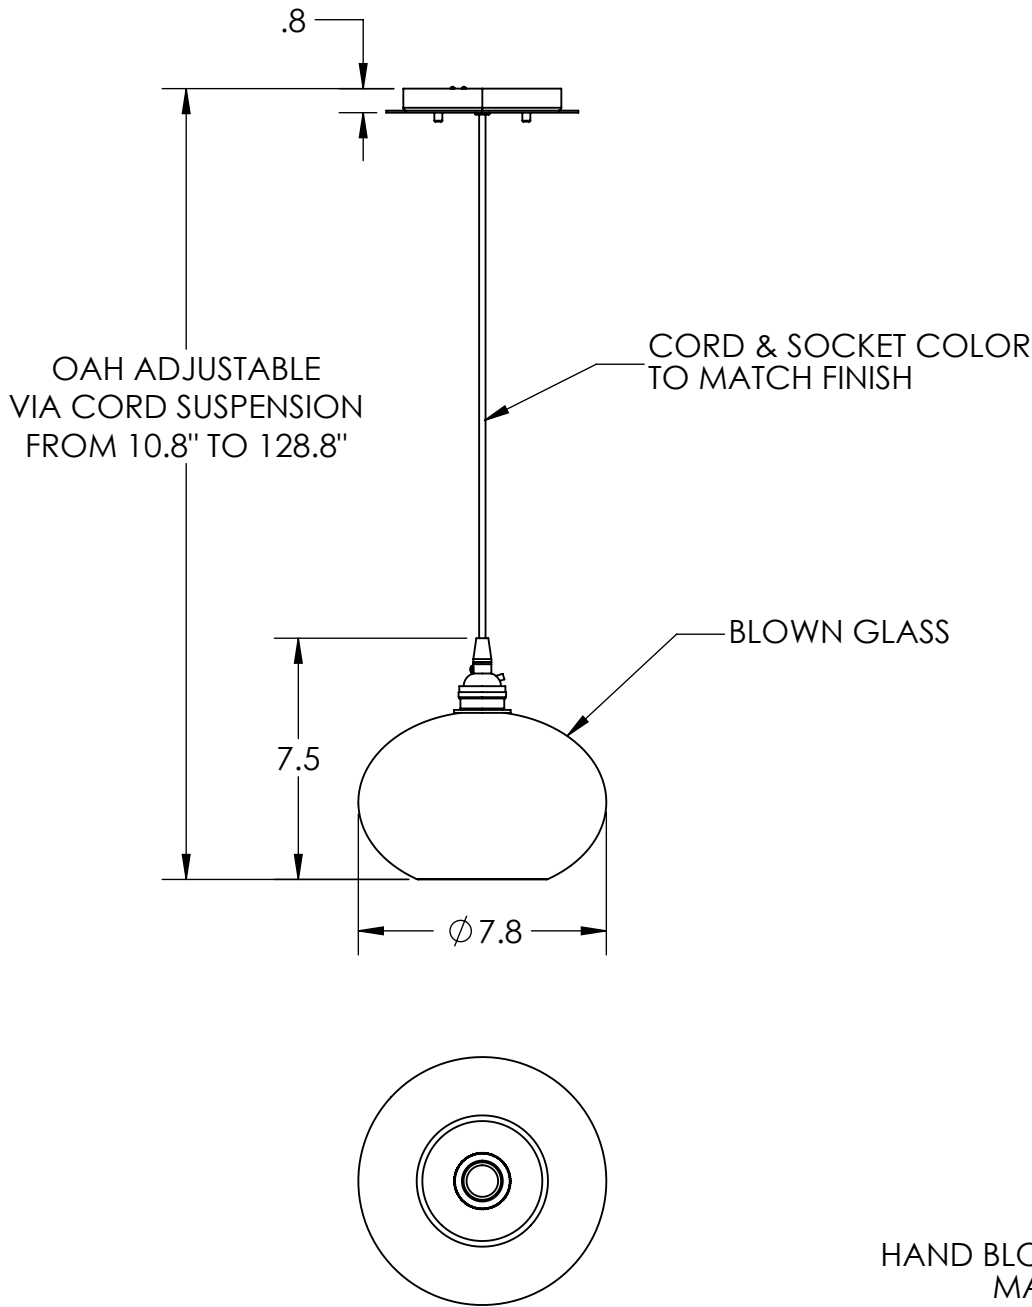

Collection: COPPA

Product #: LAB0036-01

HAND BLOWN GLASS DIMENSIONS  
MAY VARY UP TO 1"

*Bulbs Not Included*

Visit [hammertonstudio.com](http://hammertonstudio.com) for product options and specifications.

1/11/2016 A

Mounting Packet: Y	Electrical Type: INCANDESCENT
Approximate lbs.: 5	Bulb Qty: 1    Bulb Type: A
Finish: SEE WEB SITE FOR OPTIONS	Wattage: 40    Voltage: 120
Top Diffuser: CLOSED	Socket Type: MEDIUM, E26 BASE
Bottom Diffuser: OPEN	UL Location: Dry

All fixtures created by Hammerton are handcrafted by artisans. Dimensions may vary up to 7/8".

© Copyright 2016. All rights in design, detail or invention of this drawing are reserved as the property of Hammerton. Any imitation or adaptation without written consent is strictly prohibited.

### Mounting Detail

MOUNTS DIRECTLY TO J-BOX