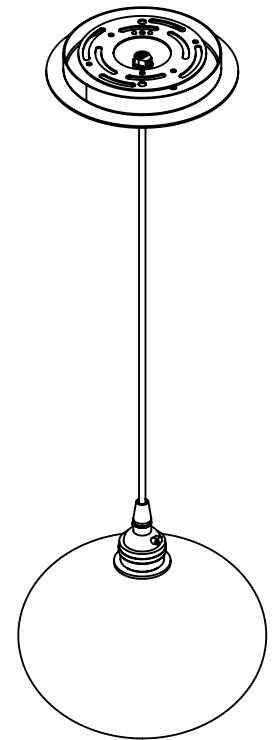

Collection: COPPA

Product #: LAB0036-01

HAND BLOWN GLASS DIMENSIONS  
MAY VARY UP TO 1"

*Bulbs Not Included*

Visit [hammertonstudio.com](http://hammertonstudio.com) for product options and specifications.

1/11/2016 A

Mounting Packet: Y	Electrical Type: INCANDESCENT
Approximate lbs.: 5	Bulb Qty: 1    Bulb Type: A
Finish: SEE WEB SITE FOR OPTIONS	Wattage: 40    Voltage: 120
Top Diffuser: CLOSED	Socket Type: MEDIUM, E26 BASE
Bottom Diffuser: OPEN	UL Location: Dry

All fixtures created by Hammerton are handcrafted by artisans. Dimensions may vary up to 7/8".

© Copyright 2016. All rights in design, detail or invention of this drawing are reserved as the property of Hammerton. Any imitation or adaptation without written consent is strictly prohibited.