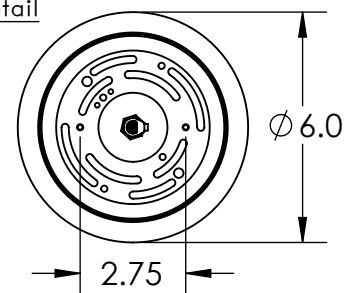

Mounting Detail

MOUNTS DIRECTLY TO J-BOX