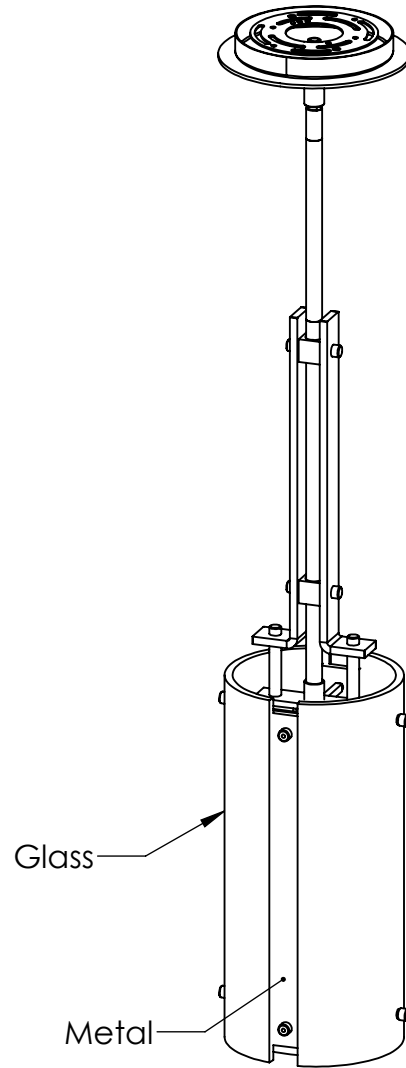

Collection: URBAN LOFT

Product #: LAB0026-0A

FROSTED ACRYLIC
DIFFUSER

| Electrical Option Product # | Electrical Type | Bulb Type | Wattage | Socket Type |
|--------------------------------|-----------------|---------------|---------|-------------|
| LAB0026-0A-XX-XX-XXX-E2 | Incandescent | B11 | 60 | Medium E26 |
| LAB0026-0A-XX-XX-XXX-G2 | Flourescent | CFL/LED RETRO | 13 | GU-24 |

Bulbs Not Included

Visit hammertonstudio.com for product options and specifications.

7/12/2018 ©

| | |
|----------------------------------|----------------------------------|
| Mounting Packet: Y | Electrical Type: SEE TABLE |
| Approximate lbs.: 15 | Bulb Qty: 1 Bulb Type: SEE TABLE |
| Finish: SEE WEB SITE FOR OPTIONS | Wattage: SEE TABLE Voltage: 120 |
| Top Diffuser: OPEN | Socket Type: SEE TABLE |
| Bottom Diffuser: FROSTED ACRYLIC | UL Location: DRY |

Mounting Detail

MOUNTS DIRECTLY TO J-BOX

All fixtures created by Hammerton are handcrafted by artisans. Dimensions may vary up to 7/8".

© Copyright 2016. All rights in design, detail or invention of this drawing are reserved as the property of Hammerton. Any imitation or adaptation without written consent is strictly prohibited.