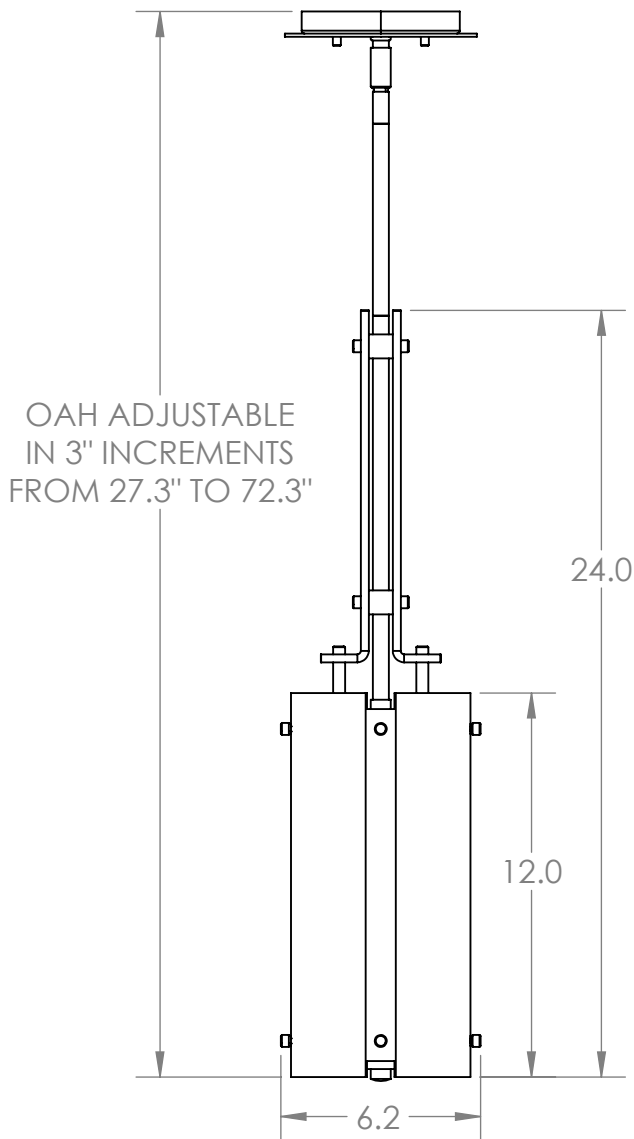

Collection: URBAN LOFT

Product #: LAB0026-0A

FROSTED ACRYLIC
DIFFUSER

| Electrical Option Product # | Electrical Type | Bulb Type | Wattage | Socket Type |
|--------------------------------|-----------------|---------------|---------|-------------|
| LAB0026-0A-XX-XX-XXX-E2 | Incandescent | B11 | 60 | Medium E26 |
| LAB0026-0A-XX-XX-XXX-G2 | Flourescent | CFL/LED RETRO | 13 | GU-24 |

Bulbs Not Included

Visit hammertonstudio.com for product options and specifications.

7/12/2018 ©

| | |
|----------------------------------|----------------------------------|
| Mounting Packet: Y | Electrical Type: SEE TABLE |
| Approximate lbs.: 15 | Bulb Qty: 1 Bulb Type: SEE TABLE |
| Finish: SEE WEB SITE FOR OPTIONS | Wattage: SEE TABLE Voltage: 120 |
| Top Diffuser: OPEN | Socket Type: SEE TABLE |
| Bottom Diffuser: FROSTED ACRYLIC | UL Location: DRY |

Mounting Detail

MOUNTS DIRECTLY TO J-BOX

All fixtures created by Hammerton are handcrafted by artisans. Dimensions may vary up to 7/8".

© Copyright 2016. All rights in design, detail or invention of this drawing are reserved as the property of Hammerton. Any imitation or adaptation without written consent is strictly prohibited.