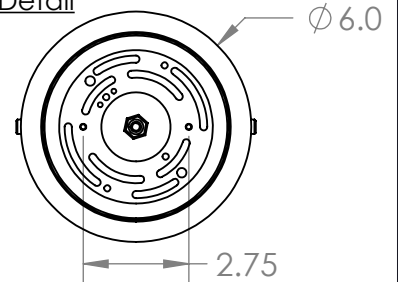

Collection: URBAN LOFT

Product #: LAB0026-0A

FROSTED ACRYLIC
DIFFUSER

| Electrical Option Product # | Electrical Type | Bulb Type | Wattage | Socket Type |
|--------------------------------|-----------------|---------------|---------|-------------|
| LAB0026-0A-XX-XX-XXX-E2 | Incandescent | B11 | 60 | Medium E26 |
| LAB0026-0A-XX-XX-XXX-G2 | Flourescent | CFL/LED RETRO | 13 | GU-24 |

Bulbs Not Included

Visit hammertonstudio.com for product options and specifications.

7/12/2018 ©

| | |
|----------------------------------|----------------------------------|
| Mounting Packet: Y | Electrical Type: SEE TABLE |
| Approximate lbs.: 15 | Bulb Qty: 1 Bulb Type: SEE TABLE |
| Finish: SEE WEB SITE FOR OPTIONS | Wattage: SEE TABLE Voltage: 120 |
| Top Diffuser: OPEN | Socket Type: SEE TABLE |
| Bottom Diffuser: FROSTED ACRYLIC | UL Location: DRY |

Mounting Detail

MOUNTS DIRECTLY TO J-BOX

All fixtures created by Hammerton are handcrafted by artisans. Dimensions may vary up to 7/8".

© Copyright 2016. All rights in design, detail or invention of this drawing are reserved as the property of Hammerton. Any imitation or adaptation without written consent is strictly prohibited.