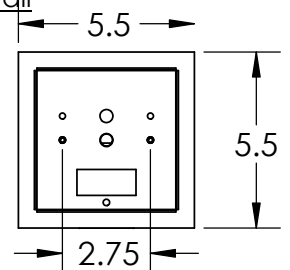

Collection: COPPA

Product #: IDB0036-11

HAND BLOWN GLASS MAY VARY UP TO 1"

Bulbs Not Included

Visit hammertonstudio.com for product options and specifications.

5/17/2016 (A)

Mounting Packet: U	Electrical Type: INCANDESCENT
Approximate lbs.: 6	Bulb Qty: 1 Bulb Type: A19
Finish: SEE WEB SITE FOR OPTIONS	Wattage: 40 Voltage: 120
Top Diffuser: CLOSED	Socket Type: E26, MEDIUM BASE
Bottom Diffuser: OPEN	UL Location: DRY

Mounting Detail

MOUNTS DIRECTLY TO J-BOX

All fixtures created by Hammerton are handcrafted by artisans. Dimensions may vary up to 7/8".

© Copyright 2016. All rights in design, detail or invention of this drawing are reserved as the property of Hammerton. Any imitation or adaptation without written consent is strictly prohibited.