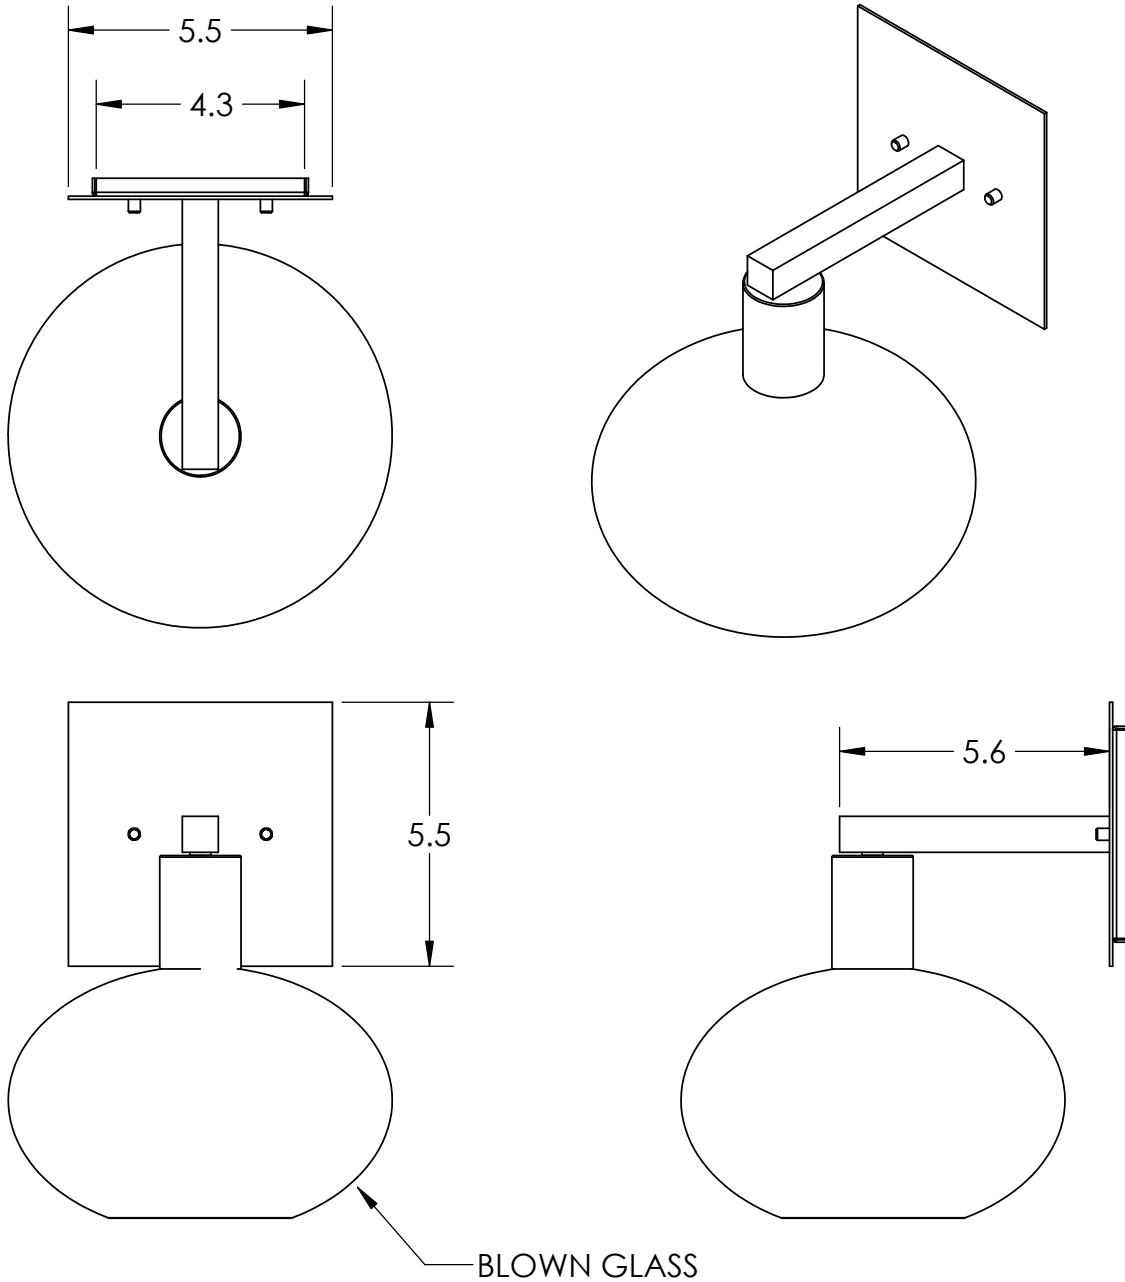

Collection: COPPA

Product #: IDB0036-11

HAND BLOWN GLASS MAY VARY UP TO 1"

Bulbs Not Included

Visit hammertonstudio.com for product options and specifications.

5/17/2016 (A)

Mounting Packet: U	Electrical Type: INCANDESCENT
Approximate lbs.: 6	Bulb Qty: 1 Bulb Type: A19
Finish: SEE WEB SITE FOR OPTIONS	Wattage: 40 Voltage: 120
Top Diffuser: CLOSED	Socket Type: E26, MEDIUM BASE
Bottom Diffuser: OPEN	UL Location: DRY

Mounting Detail

MOUNTS DIRECTLY TO J-BOX

All fixtures created by Hammerton are handcrafted by artisans. Dimensions may vary up to 7/8".

© Copyright 2016. All rights in design, detail or invention of this drawing are reserved as the property of Hammerton. Any imitation or adaptation without written consent is strictly prohibited.