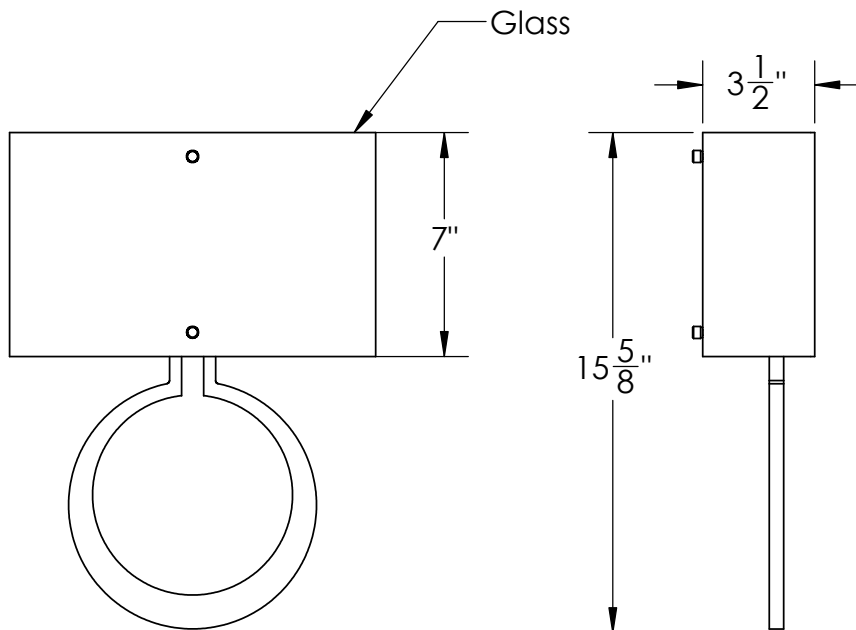

Location:

Product #: CSB0033-0E-XX-XX-XX

Electrical Option	Electrical Type	Bulb Type	Wattage	Socket Type
Product #				
CSB0033-0E-XX-XX-E2	Incandescent	A19	60	Medium E26
CSB0033-0E-XX-XX-G2	Flourescent	CFL/LED RETRO	13	GU-24

**Bulbs Not Included** Visit [hammertonstudio.com](http://hammertonstudio.com) for product options and specifications. 4/8/2015

Mounting Packet: U	Electrical Type: See Table
Approximate lbs.: 10	Bulb Qty: 1 Bulb Type: See Table
Finish: SEE WEB SITE FOR OPTIONS	Wattage: See Table Voltage: 120
Top Diffuser: Open	Socket Type: See Table
Bottom Diffuser: Closed Metal	UL Location: Dry

**Mounting Detail**

All fixtures created by Hammerton are handcrafted by artisans. Dimensions may vary up to 7/8".

© Copyright 2014. All rights in design, detail or invention of this drawing are reserved as the property of Hammerton. Any imitation or adaptation without written consent is strictly prohibited.