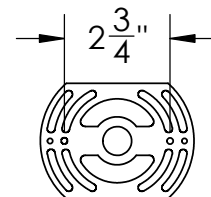

Location:

Product #: CSB0033-0E-XX-XX-XX

Electrical Option	Electrical Type	Bulb Type	Wattage	Socket Type
Product #				
CSB0033-0E-XX-XX-E2	Incandescent	A19	60	Medium E26
CSB0033-0E-XX-XX-G2	Flourescent	CFL/LED RETRO	13	GU-24

**Bulbs Not Included** Visit [hammertonstudio.com](http://hammertonstudio.com) for product options and specifications. 4/8/2015

Mounting Packet: U	Electrical Type: See Table
Approximate lbs.: 10	Bulb Qty: 1 Bulb Type: See Table
Finish: SEE WEB SITE FOR OPTIONS	Wattage: See Table Voltage: 120
Top Diffuser: Open	Socket Type: See Table
Bottom Diffuser: Closed Metal	UL Location: Dry

**Mounting Detail**

All fixtures created by Hammerton are handcrafted by artisans. Dimensions may vary up to 7/8".

© Copyright 2014. All rights in design, detail or invention of this drawing are reserved as the property of Hammerton. Any imitation or adaptation without written consent is strictly prohibited.