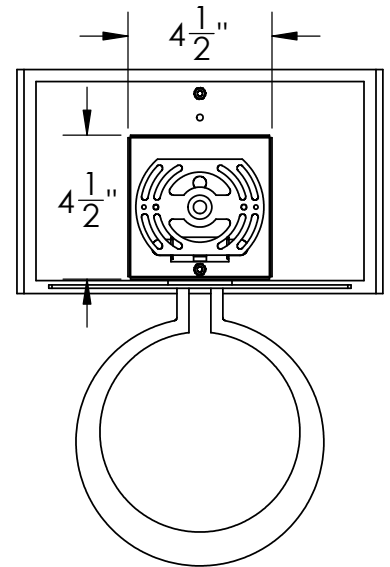

Location:

Product #: CSB0033-0E-XX-XX-XX

Electrical Option	Electrical Type	Bulb Type	Wattage	Socket Type
Product #				
CSB0033-0E-XX-XX-E2	Incandescent	A19	60	Medium E26
CSB0033-0E-XX-XX-G2	Flourescent	CFL/LED RETRO	13	GU-24

**Bulbs Not Included** Visit [hammertonstudio.com](http://hammertonstudio.com) for product options and specifications. 4/8/2015

Mounting Packet: U	Electrical Type: See Table
Approximate lbs.: 10	Bulb Qty: 1 Bulb Type: See Table
Finish: SEE WEB SITE FOR OPTIONS	Wattage: See Table Voltage: 120
Top Diffuser: Open	Socket Type: See Table
Bottom Diffuser: Closed Metal	UL Location: Dry

**Mounting Detail**

All fixtures created by Hammerton are handcrafted by artisans. Dimensions may vary up to 7/8".

© Copyright 2014. All rights in design, detail or invention of this drawing are reserved as the property of Hammerton. Any imitation or adaptation without written consent is strictly prohibited.