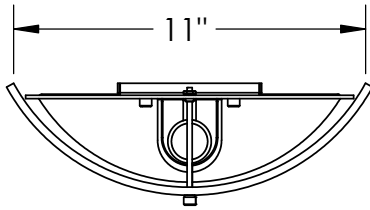

Location:

Product #: CSB0033-0E-XX-XX-XX

Electrical Option	Electrical Type	Bulb Type	Wattage	Socket Type
Product #				
CSB0033-0E-XX-XX-E2	Incandescent	A19	60	Medium E26
CSB0033-0E-XX-XX-G2	Flourescent	CFL/LED RETRO	13	GU-24

**Bulbs Not Included** Visit [hammertonstudio.com](http://hammertonstudio.com) for product options and specifications. 4/8/2015

Mounting Packet: U	Electrical Type: See Table
Approximate lbs.: 10	Bulb Qty: 1 Bulb Type: See Table
Finish: SEE WEB SITE FOR OPTIONS	Wattage: See Table Voltage: 120
Top Diffuser: Open	Socket Type: See Table
Bottom Diffuser: Closed Metal	UL Location: Dry

**Mounting Detail**

All fixtures created by Hammerton are handcrafted by artisans. Dimensions may vary up to 7/8".

© Copyright 2014. All rights in design, detail or invention of this drawing are reserved as the property of Hammerton. Any imitation or adaptation without written consent is strictly prohibited.