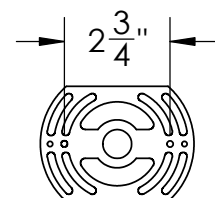

Location:

Product #: CSB0033-0D-XX-XX-XX

Electrical Option	Electrical Type	Bulb Type	Wattage	Socket Type
Product #				
CSB0033-0D-XX-XX-E2	Incandescent	A19	60	Medium E26
CSB0033-0D-XX-XX-G2	Flourescent	CFL/LED RETRO	13	GU-24

Bulbs Not Included Visit hammertonstudio.com for product options and specifications. 4/8/2015

Mounting Packet: U	Electrical Type: See Table
Approximate lbs.: 10	Bulb Qty: 1 Bulb Type: See Table
Finish: SEE WEB SITE FOR OPTIONS	Wattage: See Table Voltage: 120
Top Diffuser: Open	Socket Type: See Table
Bottom Diffuser: Closed Metal	UL Location: Dry

Mounting Detail

All fixtures created by Hammerton are handcrafted by artisans. Dimensions may vary up to 7/8".

© Copyright 2014. All rights in design, detail or invention of this drawing are reserved as the property of Hammerton. Any imitation or adaptation without written consent is strictly prohibited.