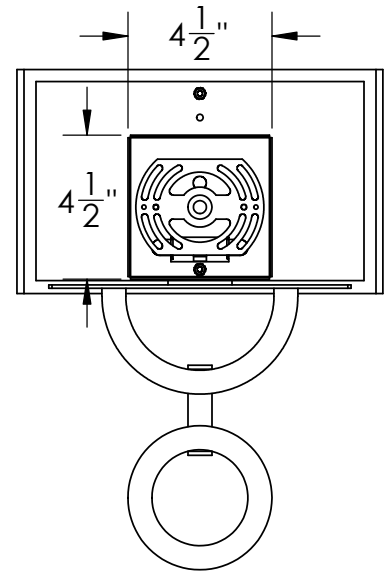

Location:

Product #: CSB0033-0D-XX-XX-XX

Electrical Option	Electrical Type	Bulb Type	Wattage	Socket Type
Product #				
CSB0033-0D-XX-XX-E2	Incandescent	A19	60	Medium E26
CSB0033-0D-XX-XX-G2	Flourescent	CFL/LED RETRO	13	GU-24

Bulbs Not Included Visit hammertonstudio.com for product options and specifications. 4/8/2015

Mounting Packet: U	Electrical Type: See Table
Approximate lbs.: 10	Bulb Qty: 1 Bulb Type: See Table
Finish: SEE WEB SITE FOR OPTIONS	Wattage: See Table Voltage: 120
Top Diffuser: Open	Socket Type: See Table
Bottom Diffuser: Closed Metal	UL Location: Dry

Mounting Detail

All fixtures created by Hammerton are handcrafted by artisans. Dimensions may vary up to 7/8".

© Copyright 2014. All rights in design, detail or invention of this drawing are reserved as the property of Hammerton. Any imitation or adaptation without written consent is strictly prohibited.