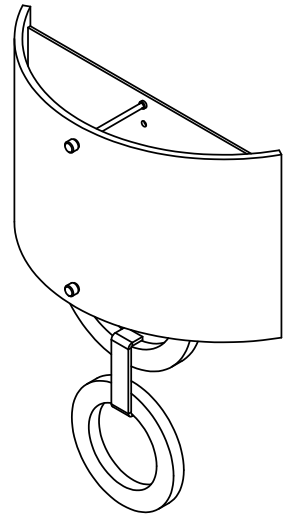

Location:

Product #: CSB0033-0D-XX-XX-XX

Electrical Option	Electrical Type	Bulb Type	Wattage	Socket Type
Product #				
CSB0033-0D-XX-XX-E2	Incandescent	A19	60	Medium E26
CSB0033-0D-XX-XX-G2	Flourescent	CFL/LED RETRO	13	GU-24

Bulbs Not Included Visit hammertonstudio.com for product options and specifications. 4/8/2015

Mounting Packet: U	Electrical Type: See Table
Approximate lbs.: 10	Bulb Qty: 1 Bulb Type: See Table
Finish: SEE WEB SITE FOR OPTIONS	Wattage: See Table Voltage: 120
Top Diffuser: Open	Socket Type: See Table
Bottom Diffuser: Closed Metal	UL Location: Dry

Mounting Detail

All fixtures created by Hammerton are handcrafted by artisans. Dimensions may vary up to 7/8".

© Copyright 2014. All rights in design, detail or invention of this drawing are reserved as the property of Hammerton. Any imitation or adaptation without written consent is strictly prohibited.