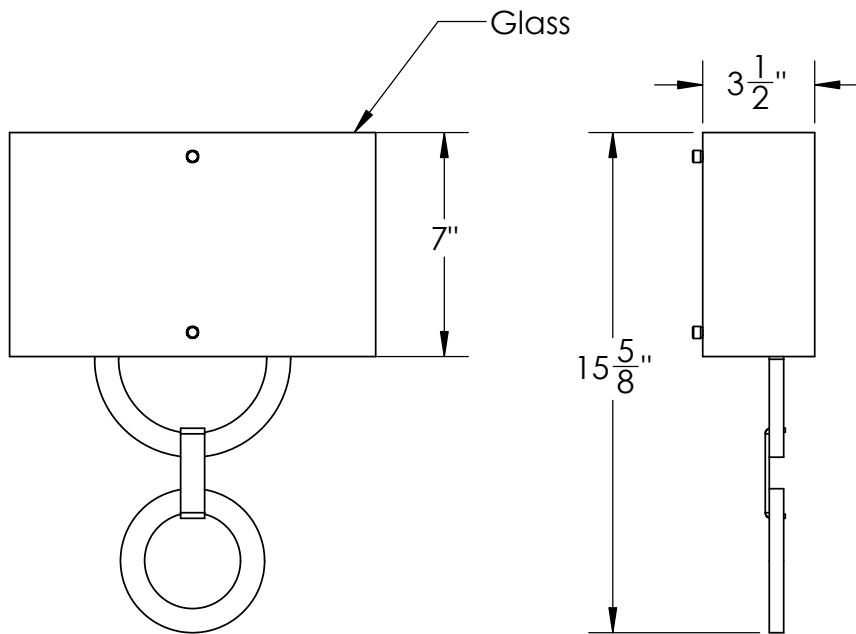

Location:

Product #: CSB0033-0D-XX-XX-XX

Electrical Option	Electrical Type	Bulb Type	Wattage	Socket Type
Product #				
CSB0033-0D-XX-XX-E2	Incandescent	A19	60	Medium E26
CSB0033-0D-XX-XX-G2	Flourescent	CFL/LED RETRO	13	GU-24

Bulbs Not Included Visit hammertonstudio.com for product options and specifications. 4/8/2015

Mounting Packet: U	Electrical Type: See Table
Approximate lbs.: 10	Bulb Qty: 1 Bulb Type: See Table
Finish: SEE WEB SITE FOR OPTIONS	Wattage: See Table Voltage: 120
Top Diffuser: Open	Socket Type: See Table
Bottom Diffuser: Closed Metal	UL Location: Dry

Mounting Detail

All fixtures created by Hammerton are handcrafted by artisans. Dimensions may vary up to 7/8".

© Copyright 2014. All rights in design, detail or invention of this drawing are reserved as the property of Hammerton. Any imitation or adaptation without written consent is strictly prohibited.