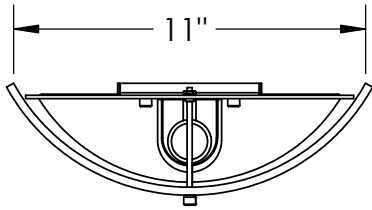

Location:

Product #: CSB0033-0D-XX-XX-XX

Electrical Option	Electrical Type	Bulb Type	Wattage	Socket Type
Product #				
CSB0033-0D-XX-XX-E2	Incandescent	A19	60	Medium E26
CSB0033-0D-XX-XX-G2	Flourescent	CFL/LED RETRO	13	GU-24

Bulbs Not Included Visit hammertonstudio.com for product options and specifications. 4/8/2015

Mounting Packet: U	Electrical Type: See Table
Approximate lbs.: 10	Bulb Qty: 1 Bulb Type: See Table
Finish: SEE WEB SITE FOR OPTIONS	Wattage: See Table Voltage: 120
Top Diffuser: Open	Socket Type: See Table
Bottom Diffuser: Closed Metal	UL Location: Dry

Mounting Detail

All fixtures created by Hammerton are handcrafted by artisans. Dimensions may vary up to 7/8".

© Copyright 2014. All rights in design, detail or invention of this drawing are reserved as the property of Hammerton. Any imitation or adaptation without written consent is strictly prohibited.