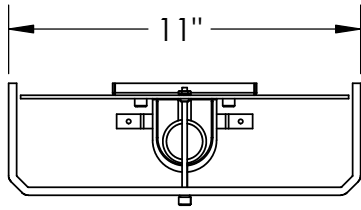

Location:

Product #: CSB0033-0C-XX-XX-XX

Electrical Option	Electrical Type	Bulb Type	Wattage	Socket Type
Product #				
CSB0033-0C-XX-XX-E2	Incandescent	A19	60	Medium E26
CSB0033-0C-XX-XX-G2	Flourescent	CFL/LED RETRO	13	GU-24

Bulbs Not Included Visit hammertonstudio.com for product options and specifications. 3/19/2015

Mounting Packet: U	Electrical Type: See Table
Approximate lbs.: 10	Bulb Qty: 1 Bulb Type: See Table
Finish: SEE WEB SITE FOR OPTIONS	Wattage: See Table Voltage: 120
Top Diffuser: Open	Socket Type: See Table
Bottom Diffuser: Closed Metal	UL Location: Dry

All fixtures created by Hammerton are handcrafted by artisans. Dimensions may vary up to 7/8".

© Copyright 2014. All rights in design, detail or invention of this drawing are reserved as the property of Hammerton. Any imitation or adaptation without written consent is strictly prohibited.