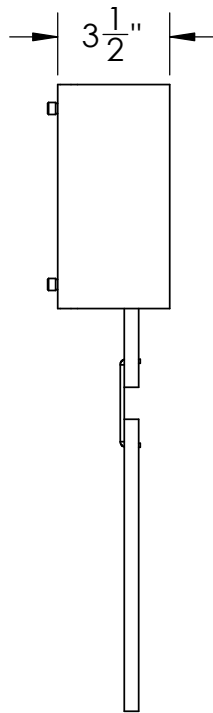

Location:

Product #: CSB0033-0C-XX-XX-XX

Electrical Option	Electrical Type	Bulb Type	Wattage	Socket Type
Product #				
CSB0033-0C-XX-XX-E2	Incandescent	A19	60	Medium E26
CSB0033-0C-XX-XX-G2	Flourescent	CFL/LED RETRO	13	GU-24

Bulbs Not Included Visit hammertonstudio.com for product options and specifications. 3/19/2015

Mounting Packet: U	Electrical Type: See Table
Approximate lbs.: 10	Bulb Qty: 1 Bulb Type: See Table
Finish: SEE WEB SITE FOR OPTIONS	Wattage: See Table Voltage: 120
Top Diffuser: Open	Socket Type: See Table
Bottom Diffuser: Closed Metal	UL Location: Dry

All fixtures created by Hammerton are handcrafted by artisans. Dimensions may vary up to 7/8".

© Copyright 2014. All rights in design, detail or invention of this drawing are reserved as the property of Hammerton. Any imitation or adaptation without written consent is strictly prohibited.