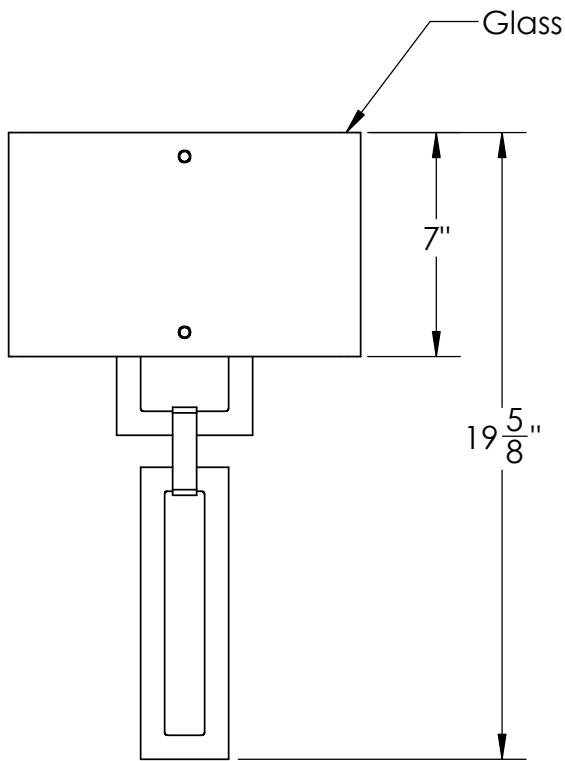

Location:

Product #: CSB0033-0C-XX-XX-XX

Electrical Option	Electrical Type	Bulb Type	Wattage	Socket Type
Product #				
CSB0033-0C-XX-XX-E2	Incandescent	A19	60	Medium E26
CSB0033-0C-XX-XX-G2	Flourescent	CFL/LED RETRO	13	GU-24

Bulbs Not Included Visit hammertonstudio.com for product options and specifications. 3/19/2015

Mounting Packet: U	Electrical Type: See Table
Approximate lbs.: 10	Bulb Qty: 1 Bulb Type: See Table
Finish: SEE WEB SITE FOR OPTIONS	Wattage: See Table Voltage: 120
Top Diffuser: Open	Socket Type: See Table
Bottom Diffuser: Closed Metal	UL Location: Dry

All fixtures created by Hammerton are handcrafted by artisans. Dimensions may vary up to 7/8".

© Copyright 2014. All rights in design, detail or invention of this drawing are reserved as the property of Hammerton. Any imitation or adaptation without written consent is strictly prohibited.