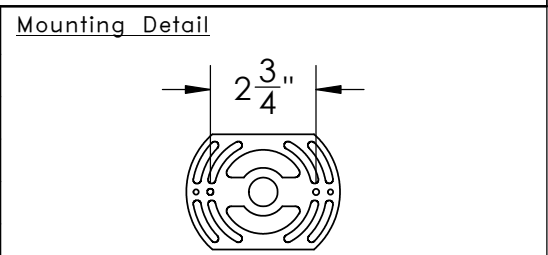

Location:

Product #: CSB0033-0C-XX-XX-XX

Electrical Option	Electrical Type	Bulb Type	Wattage	Socket Type
Product #				
CSB0033-0C-XX-XX-E2	Incandescent	A19	60	Medium E26
CSB0033-0C-XX-XX-G2	Flourescent	CFL/LED RETRO	13	GU-24

Bulbs Not Included Visit hammertonstudio.com for product options and specifications. 3/19/2015

Mounting Packet: U	Electrical Type: See Table
Approximate lbs.: 10	Bulb Qty: 1 Bulb Type: See Table
Finish: SEE WEB SITE FOR OPTIONS	Wattage: See Table Voltage: 120
Top Diffuser: Open	Socket Type: See Table
Bottom Diffuser: Closed Metal	UL Location: Dry

All fixtures created by Hammerton are handcrafted by artisans. Dimensions may vary up to 7/8".

© Copyright 2014. All rights in design, detail or invention of this drawing are reserved as the property of Hammerton. Any imitation or adaptation without written consent is strictly prohibited.