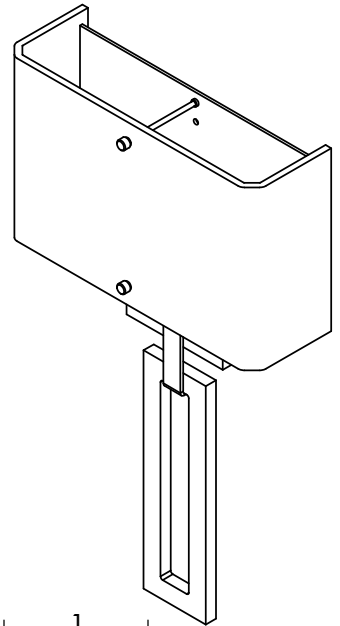

Location:

Product #: CSB0033-0C-XX-XX-XX

Electrical Option	Electrical Type	Bulb Type	Wattage	Socket Type
Product #				
CSB0033-0C-XX-XX-E2	Incandescent	A19	60	Medium E26
CSB0033-0C-XX-XX-G2	Flourescent	CFL/LED RETRO	13	GU-24

Bulbs Not Included Visit hammertonstudio.com for product options and specifications. 3/19/2015

Mounting Packet: U	Electrical Type: See Table
Approximate lbs.: 10	Bulb Qty: 1 Bulb Type: See Table
Finish: SEE WEB SITE FOR OPTIONS	Wattage: See Table Voltage: 120
Top Diffuser: Open	Socket Type: See Table
Bottom Diffuser: Closed Metal	UL Location: Dry

All fixtures created by Hammerton are handcrafted by artisans. Dimensions may vary up to 7/8".

© Copyright 2014. All rights in design, detail or invention of this drawing are reserved as the property of Hammerton. Any imitation or adaptation without written consent is strictly prohibited.