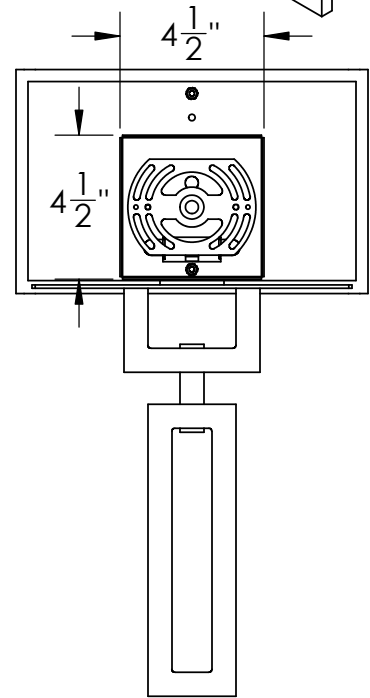

Location:

Product #: CSB0033-0C-XX-XX-XX

Electrical Option	Electrical Type	Bulb Type	Wattage	Socket Type
Product #				
CSB0033-0C-XX-XX-E2	Incandescent	A19	60	Medium E26
CSB0033-0C-XX-XX-G2	Flourescent	CFL/LED RETRO	13	GU-24

Bulbs Not Included Visit hammertonstudio.com for product options and specifications. 3/19/2015

Mounting Packet: U	Electrical Type: See Table
Approximate lbs.: 10	Bulb Qty: 1 Bulb Type: See Table
Finish: SEE WEB SITE FOR OPTIONS	Wattage: See Table Voltage: 120
Top Diffuser: Open	Socket Type: See Table
Bottom Diffuser: Closed Metal	UL Location: Dry

All fixtures created by Hammerton are handcrafted by artisans. Dimensions may vary up to 7/8".

© Copyright 2014. All rights in design, detail or invention of this drawing are reserved as the property of Hammerton. Any imitation or adaptation without written consent is strictly prohibited.