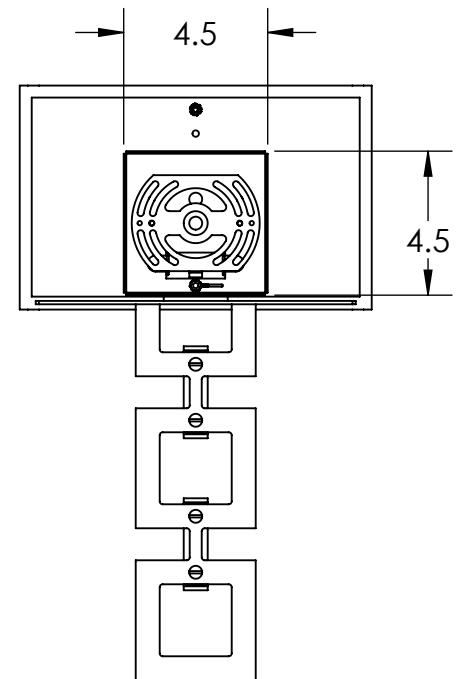

Collection: CARLYLE

Product #: CSB0033-0B

Electrical Option	Electrical Type	Bulb Type	Wattage	Socket Type
Product #				
CSB0033-0B-XX-XX-E2	Incandescent	A19	60	Medium E26
CSB0033-0B-XX-XX-G2	Flourescent	CFL/LED RETRO	13	GU-24

Bulbs Not Included Visit hammertonstudio.com for product options and specifications.

4/29/2016 (A)

Mounting Packet: U	Electrical Type: SEE TABLE
Approximate lbs.: 10	Bulb Qty: 1 Bulb Type: SEE TABLE
Finish: SEE WEB SITE FOR OPTIONS	Wattage: SEE TABLE Voltage: 120
Top Diffuser: OPEN	Socket Type: SEE TABLE
Bottom Diffuser: CLOSED METAL	UL Location: DRY

Mounting Detail

MOUNTS DIRECTLY TO J-BOX

All fixtures created by Hammerton are handcrafted by artisans. Dimensions may vary up to 7/8".

© Copyright 2016. All rights in design, detail or invention of this drawing are reserved as the property of Hammerton. Any imitation or adaptation without written consent is strictly prohibited.