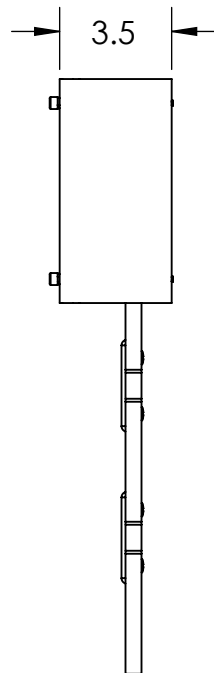

Collection: CARLYLE

Product #: CSB0033-0B

Electrical Option	Electrical Type	Bulb Type	Wattage	Socket Type
Product #				
CSB0033-0B-XX-XX-E2	Incandescent	A19	60	Medium E26
CSB0033-0B-XX-XX-G2	Flourescent	CFL/LED RETRO	13	GU-24

Bulbs Not Included Visit hammertonstudio.com for product options and specifications.

4/29/2016 (A)

Mounting Packet: U	Electrical Type: SEE TABLE
Approximate lbs.: 10	Bulb Qty: 1 Bulb Type: SEE TABLE
Finish: SEE WEB SITE FOR OPTIONS	Wattage: SEE TABLE Voltage: 120
Top Diffuser: OPEN	Socket Type: SEE TABLE
Bottom Diffuser: CLOSED METAL	UL Location: DRY

Mounting Detail

MOUNTS DIRECTLY TO J-BOX

All fixtures created by Hammerton are handcrafted by artisans. Dimensions may vary up to 7/8".

© Copyright 2016. All rights in design, detail or invention of this drawing are reserved as the property of Hammerton. Any imitation or adaptation without written consent is strictly prohibited.