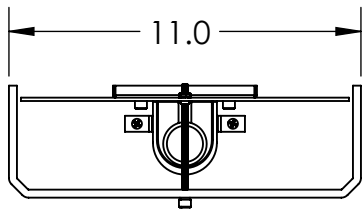

Collection: CARLYLE

Product #: CSB0033-0B

Electrical Option	Electrical Type	Bulb Type	Wattage	Socket Type
Product #				
CSB0033-0B-XX-XX-E2	Incandescent	A19	60	Medium E26
CSB0033-0B-XX-XX-G2	Flourescent	CFL/LED RETRO	13	GU-24

Bulbs Not Included Visit hammertonstudio.com for product options and specifications.

4/29/2016 (A)

Mounting Packet: U	Electrical Type: SEE TABLE
Approximate lbs.: 10	Bulb Qty: 1 Bulb Type: SEE TABLE
Finish: SEE WEB SITE FOR OPTIONS	Wattage: SEE TABLE Voltage: 120
Top Diffuser: OPEN	Socket Type: SEE TABLE
Bottom Diffuser: CLOSED METAL	UL Location: DRY