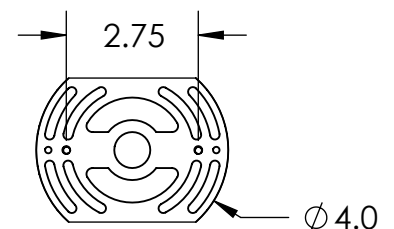

Collection: CARLYLE

Product #: CSB0033-0B

Electrical Option	Electrical Type	Bulb Type	Wattage	Socket Type
Product #				
CSB0033-0B-XX-XX-E2	Incandescent	A19	60	Medium E26
CSB0033-0B-XX-XX-G2	Flourescent	CFL/LED RETRO	13	GU-24

Bulbs Not Included Visit hammertonstudio.com for product options and specifications.

4/29/2016 (A)

Mounting Packet: U	Electrical Type: SEE TABLE
Approximate lbs.: 10	Bulb Qty: 1 Bulb Type: SEE TABLE
Finish: SEE WEB SITE FOR OPTIONS	Wattage: SEE TABLE Voltage: 120
Top Diffuser: OPEN	Socket Type: SEE TABLE
Bottom Diffuser: CLOSED METAL	UL Location: DRY

Mounting Detail

MOUNTS DIRECTLY TO J-BOX

All fixtures created by Hammerton are handcrafted by artisans. Dimensions may vary up to 7/8".

© Copyright 2016. All rights in design, detail or invention of this drawing are reserved as the property of Hammerton. Any imitation or adaptation without written consent is strictly prohibited.