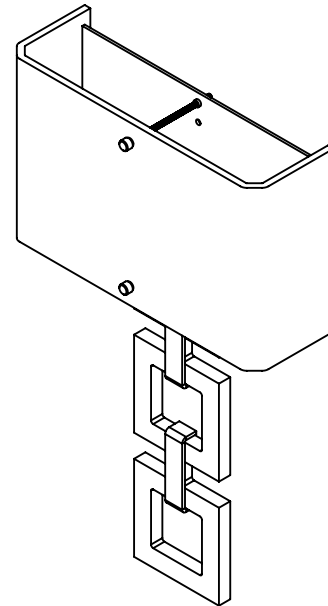

Collection: CARLYLE

Product #: CSB0033-0B

Electrical Option	Electrical Type	Bulb Type	Wattage	Socket Type
Product #				
CSB0033-0B-XX-XX-E2	Incandescent	A19	60	Medium E26
CSB0033-0B-XX-XX-G2	Flourescent	CFL/LED RETRO	13	GU-24

Bulbs Not Included Visit hammertonstudio.com for product options and specifications.

4/29/2016 (A)

Mounting Packet: U	Electrical Type: SEE TABLE
Approximate lbs.: 10	Bulb Qty: 1 Bulb Type: SEE TABLE
Finish: SEE WEB SITE FOR OPTIONS	Wattage: SEE TABLE Voltage: 120
Top Diffuser: OPEN	Socket Type: SEE TABLE
Bottom Diffuser: CLOSED METAL	UL Location: DRY

Mounting Detail

MOUNTS DIRECTLY TO J-BOX

All fixtures created by Hammerton are handcrafted by artisans. Dimensions may vary up to 7/8".

© Copyright 2016. All rights in design, detail or invention of this drawing are reserved as the property of Hammerton. Any imitation or adaptation without written consent is strictly prohibited.