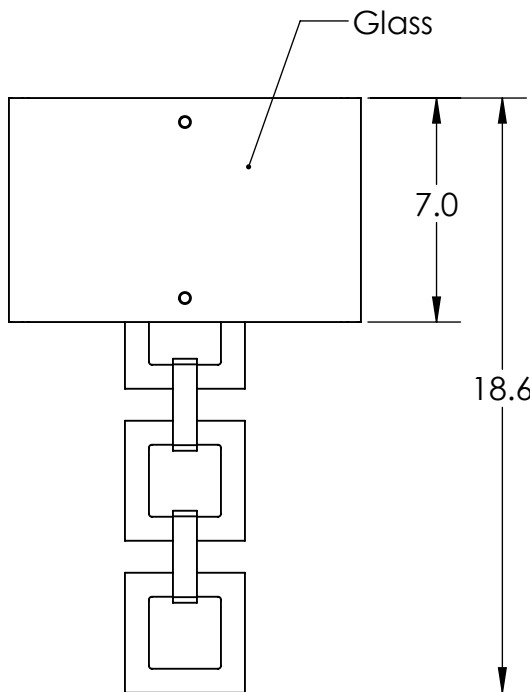

Collection: CARLYLE

Product #: CSB0033-0B

Electrical Option	Electrical Type	Bulb Type	Wattage	Socket Type
Product #				
CSB0033-0B-XX-XX-E2	Incandescent	A19	60	Medium E26
CSB0033-0B-XX-XX-G2	Flourescent	CFL/LED RETRO	13	GU-24

Bulbs Not Included Visit hammertonstudio.com for product options and specifications.

4/29/2016 (A)

Mounting Packet: U	Electrical Type: SEE TABLE
Approximate lbs.: 10	Bulb Qty: 1 Bulb Type: SEE TABLE
Finish: SEE WEB SITE FOR OPTIONS	Wattage: SEE TABLE Voltage: 120
Top Diffuser: OPEN	Socket Type: SEE TABLE
Bottom Diffuser: CLOSED METAL	UL Location: DRY

Mounting Detail

MOUNTS DIRECTLY TO J-BOX

All fixtures created by Hammerton are handcrafted by artisans. Dimensions may vary up to 7/8".

© Copyright 2016. All rights in design, detail or invention of this drawing are reserved as the property of Hammerton. Any imitation or adaptation without written consent is strictly prohibited.