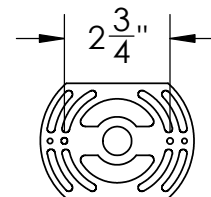

Location:

Product #: CSB0033-0A-XX-XX-XX

Electrical Option	Product #	Electrical Type	Bulb Type	Wattage	Socket Type
	CSB0033-0A-XX-XX-E2	Incandescent	A19	60	Medium E26
	CSB0033-0A-XX-XX-G2	Flourescent	CFL/LED RETRO	13	GU-24

Bulbs Not Included Visit hammertonstudio.com for product options and specifications. 3/19/2015

Mounting Packet: U	Electrical Type: See Table
Approximate lbs.: 10	Bulb Qty: 1 Bulb Type: See Table
Finish: SEE WEB SITE FOR OPTIONS	Wattage: See Table Voltage: 120
Top Diffuser: Open	Socket Type: See Table
Bottom Diffuser: Closed Metal	UL Location: Dry

Mounting Detail

All fixtures created by Hammerton are handcrafted by artisans. Dimensions may vary up to 7/8".

© Copyright 2014. All rights in design, detail or invention of this drawing are reserved as the property of Hammerton. Any imitation or adaptation without written consent is strictly prohibited.