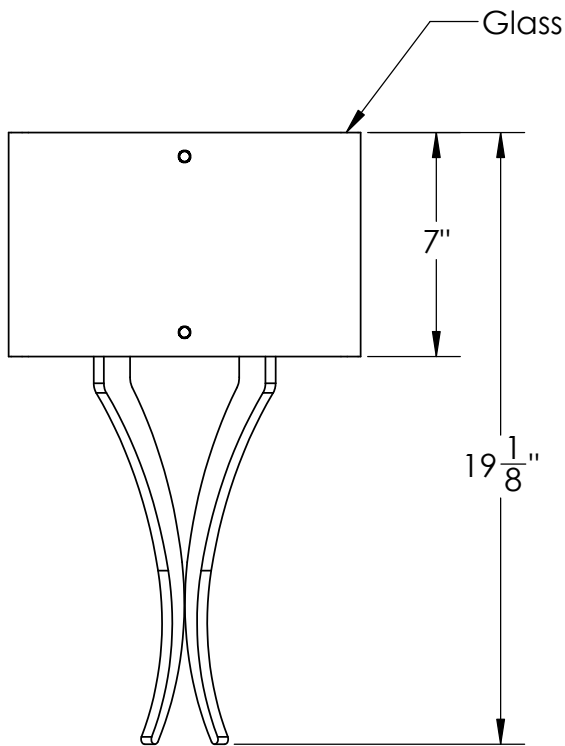

Location:

Product #: CSB0033-0A-XX-XX-XX

Electrical Option	Product #	Electrical Type	Bulb Type	Wattage	Socket Type
	CSB0033-0A-XX-XX-E2	Incandescent	A19	60	Medium E26
	CSB0033-0A-XX-XX-G2	Flourescent	CFL/LED RETRO	13	GU-24

Bulbs Not Included Visit hammertonstudio.com for product options and specifications. 3/19/2015

Mounting Packet: U	Electrical Type: See Table
Approximate lbs.: 10	Bulb Qty: 1 Bulb Type: See Table
Finish: SEE WEB SITE FOR OPTIONS	Wattage: See Table Voltage: 120
Top Diffuser: Open	Socket Type: See Table
Bottom Diffuser: Closed Metal	UL Location: Dry

Mounting Detail

All fixtures created by Hammerton are handcrafted by artisans. Dimensions may vary up to 7/8".

© Copyright 2014. All rights in design, detail or invention of this drawing are reserved as the property of Hammerton. Any imitation or adaptation without written consent is strictly prohibited.