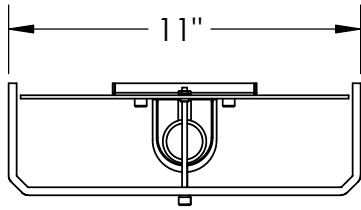

Location:

Product #: CSB0033-0A-XX-XX-XX

Electrical Option	Product #	Electrical Type	Bulb Type	Wattage	Socket Type
	CSB0033-0A-XX-XX-E2	Incandescent	A19	60	Medium E26
	CSB0033-0A-XX-XX-G2	Flourescent	CFL/LED RETRO	13	GU-24

Bulbs Not Included Visit hammertonstudio.com for product options and specifications. 3/19/2015

Mounting Packet: U	Electrical Type: See Table
Approximate lbs.: 10	Bulb Qty: 1 Bulb Type: See Table
Finish: SEE WEB SITE FOR OPTIONS	Wattage: See Table Voltage: 120
Top Diffuser: Open	Socket Type: See Table
Bottom Diffuser: Closed Metal	UL Location: Dry

Mounting Detail

All fixtures created by Hammerton are handcrafted by artisans. Dimensions may vary up to 7/8".

© Copyright 2014. All rights in design, detail or invention of this drawing are reserved as the property of Hammerton. Any imitation or adaptation without written consent is strictly prohibited.