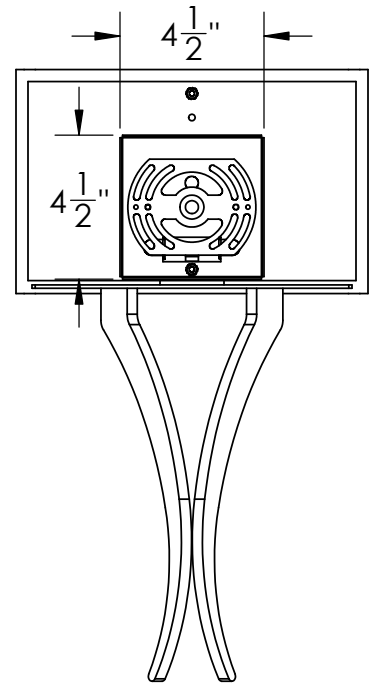

Location:

Product #: CSB0033-0A-XX-XX-XX

Electrical Option	Product #	Electrical Type	Bulb Type	Wattage	Socket Type
	CSB0033-0A-XX-XX-E2	Incandescent	A19	60	Medium E26
	CSB0033-0A-XX-XX-G2	Flourescent	CFL/LED RETRO	13	GU-24

Bulbs Not Included Visit hammertonstudio.com for product options and specifications. 3/19/2015

Mounting Packet: U	Electrical Type: See Table
Approximate lbs.: 10	Bulb Qty: 1 Bulb Type: See Table
Finish: SEE WEB SITE FOR OPTIONS	Wattage: See Table Voltage: 120
Top Diffuser: Open	Socket Type: See Table
Bottom Diffuser: Closed Metal	UL Location: Dry

Mounting Detail

All fixtures created by Hammerton are handcrafted by artisans. Dimensions may vary up to 7/8".

© Copyright 2014. All rights in design, detail or invention of this drawing are reserved as the property of Hammerton. Any imitation or adaptation without written consent is strictly prohibited.