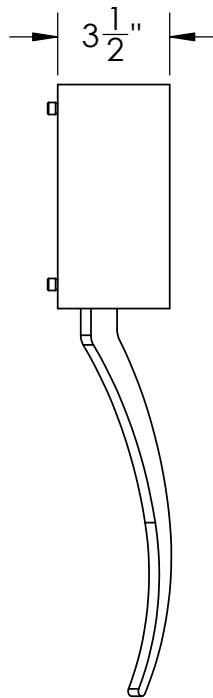

Location:

Product #: CSB0033-0A-XX-XX-XX

Electrical Option	Product #	Electrical Type	Bulb Type	Wattage	Socket Type
	CSB0033-0A-XX-XX-E2	Incandescent	A19	60	Medium E26
	CSB0033-0A-XX-XX-G2	Flourescent	CFL/LED RETRO	13	GU-24

Bulbs Not Included Visit hammertonstudio.com for product options and specifications. 3/19/2015

Mounting Packet: U	Electrical Type: See Table
Approximate lbs.: 10	Bulb Qty: 1 Bulb Type: See Table
Finish: SEE WEB SITE FOR OPTIONS	Wattage: See Table Voltage: 120
Top Diffuser: Open	Socket Type: See Table
Bottom Diffuser: Closed Metal	UL Location: Dry

Mounting Detail

All fixtures created by Hammerton are handcrafted by artisans. Dimensions may vary up to 7/8".

© Copyright 2014. All rights in design, detail or invention of this drawing are reserved as the property of Hammerton. Any imitation or adaptation without written consent is strictly prohibited.