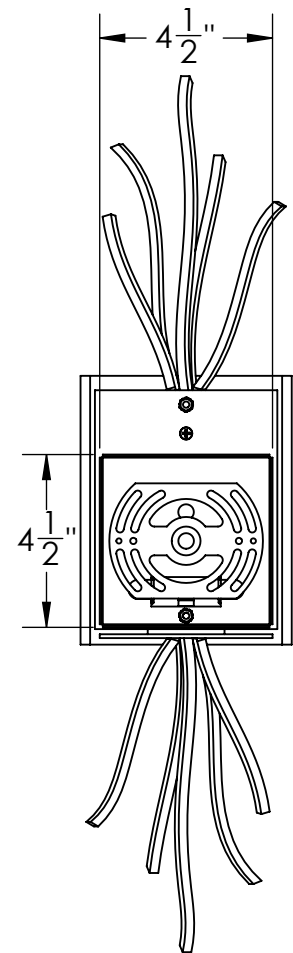

Location:

Product #: CSB0032-0D-XX-XX-XX

Electrical Option	Electrical Type	Bulb Type	Wattage	Socket Type
Product #				
CSB0032-0D-XX-XX-E2	Incandescent	E26	60	Medium E26
CSB0032-0D-XX-XX-G2	Flourescent	CFL/LED RETRO	13	GU-24

Bulbs Not Included Visit hammertonstudio.com for product options and specifications.

8/5/2015

Mounting Packet: U	Electrical Type: See Table
Approximate lbs.: 5	Bulb Qty: 1 Bulb Type: See Table
Finish: SEE WEB SITE FOR OPTIONS	Wattage: See Table Voltage: 120
Top Diffuser: Open	Socket Type: See Table
Bottom Diffuser: Closed Metal	UL Location: Dry

Mounting Detail

All fixtures created by Hammerton are handcrafted by artisans. Dimensions may vary up to 7/8".

© Copyright 2014. All rights in design, detail or invention of this drawing are reserved as the property of Hammerton. Any imitation or adaptation without written consent is strictly prohibited.