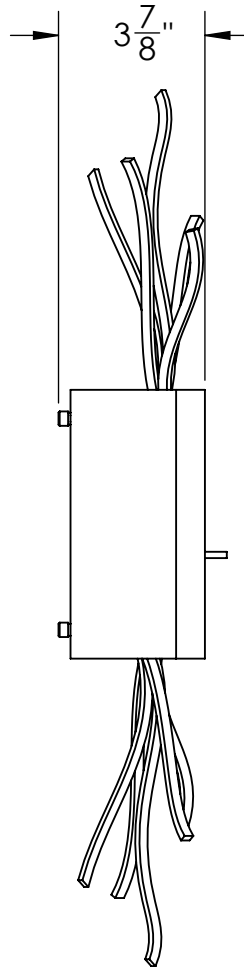

Location:

Product #: CSB0032-0D-XX-XX-XX

Electrical Option	Electrical Type	Bulb Type	Wattage	Socket Type
Product #				
CSB0032-0D-XX-XX-E2	Incandescent	E26	60	Medium E26
CSB0032-0D-XX-XX-G2	Flourescent	CFL/LED RETRO	13	GU-24

Bulbs Not Included Visit hammertonstudio.com for product options and specifications.

8/5/2015

Mounting Packet: U	Electrical Type: See Table
Approximate lbs.: 5	Bulb Qty: 1 Bulb Type: See Table
Finish: SEE WEB SITE FOR OPTIONS	Wattage: See Table Voltage: 120
Top Diffuser: Open	Socket Type: See Table
Bottom Diffuser: Closed Metal	UL Location: Dry

Mounting Detail

All fixtures created by Hammerton are handcrafted by artisans. Dimensions may vary up to 7/8".

© Copyright 2014. All rights in design, detail or invention of this drawing are reserved as the property of Hammerton. Any imitation or adaptation without written consent is strictly prohibited.