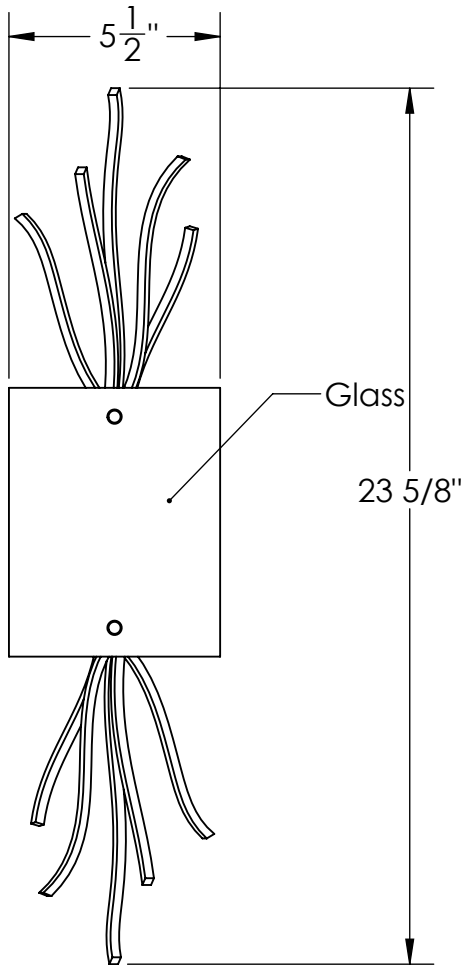

Location:

Product #: CSB0032-0D-XX-XX-XX

Electrical Option	Electrical Type	Bulb Type	Wattage	Socket Type
Product #				
CSB0032-0D-XX-XX-E2	Incandescent	E26	60	Medium E26
CSB0032-0D-XX-XX-G2	Flourescent	CFL/LED RETRO	13	GU-24

Bulbs Not Included Visit hammertonstudio.com for product options and specifications.

8/5/2015

Mounting Packet: U	Electrical Type: See Table
Approximate lbs.: 5	Bulb Qty: 1 Bulb Type: See Table
Finish: SEE WEB SITE FOR OPTIONS	Wattage: See Table Voltage: 120
Top Diffuser: Open	Socket Type: See Table
Bottom Diffuser: Closed Metal	UL Location: Dry

Mounting Detail

All fixtures created by Hammerton are handcrafted by artisans. Dimensions may vary up to 7/8".

© Copyright 2014. All rights in design, detail or invention of this drawing are reserved as the property of Hammerton. Any imitation or adaptation without written consent is strictly prohibited.