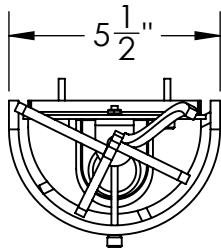

Location:

Product #: CSB0032-0D-XX-XX-XX

Electrical Option	Electrical Type	Bulb Type	Wattage	Socket Type
Product #				
CSB0032-0D-XX-XX-E2	Incandescent	E26	60	Medium E26
CSB0032-0D-XX-XX-G2	Flourescent	CFL/LED RETRO	13	GU-24

Bulbs Not Included Visit hammertonstudio.com for product options and specifications.

8/5/2015

Mounting Packet: U	Electrical Type: See Table
Approximate lbs.: 5	Bulb Qty: 1 Bulb Type: See Table
Finish: SEE WEB SITE FOR OPTIONS	Wattage: See Table Voltage: 120
Top Diffuser: Open	Socket Type: See Table
Bottom Diffuser: Closed Metal	UL Location: Dry

Mounting Detail

All fixtures created by Hammerton are handcrafted by artisans. Dimensions may vary up to 7/8".

© Copyright 2014. All rights in design, detail or invention of this drawing are reserved as the property of Hammerton. Any imitation or adaptation without written consent is strictly prohibited.