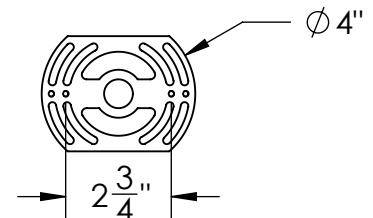

Location:

Product #: CSB0032-0D-XX-XX-XX

Electrical Option	Electrical Type	Bulb Type	Wattage	Socket Type
Product #				
CSB0032-0D-XX-XX-E2	Incandescent	E26	60	Medium E26
CSB0032-0D-XX-XX-G2	Flourescent	CFL/LED RETRO	13	GU-24

Bulbs Not Included Visit hammertonstudio.com for product options and specifications.

8/5/2015

Mounting Packet: U	Electrical Type: See Table
Approximate lbs.: 5	Bulb Qty: 1 Bulb Type: See Table
Finish: SEE WEB SITE FOR OPTIONS	Wattage: See Table Voltage: 120
Top Diffuser: Open	Socket Type: See Table
Bottom Diffuser: Closed Metal	UL Location: Dry

Mounting Detail

All fixtures created by Hammerton are handcrafted by artisans. Dimensions may vary up to 7/8".

© Copyright 2014. All rights in design, detail or invention of this drawing are reserved as the property of Hammerton. Any imitation or adaptation without written consent is strictly prohibited.