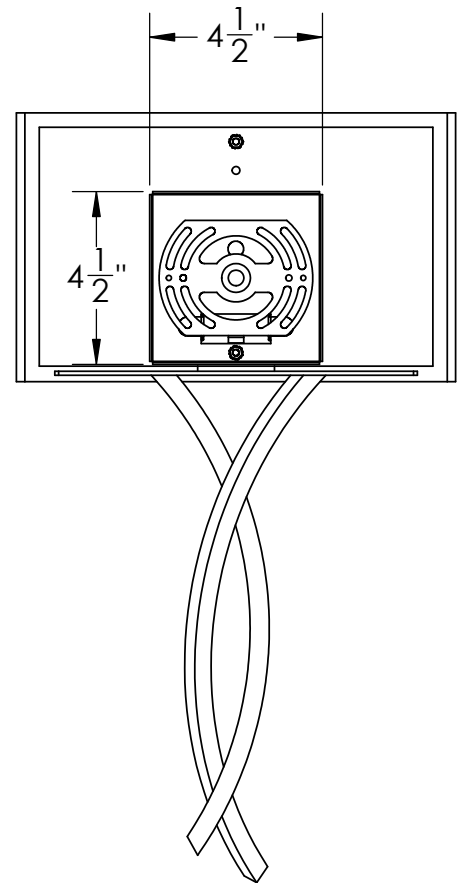

Location:

Product #: CSB0032-0C-XX-XX-XX

Electrical Option	Electrical Type	Bulb Type	Wattage	Socket Type
Product #				
CSB0032-0C-XX-XX-E2	Incandescent	E26	60	Medium E26
CSB0032-0C-XX-XX-G2	Flourescent	CFL/LED RETRO	13	GU-24

Bulbs Not Included Visit hammertonstudio.com for product options and specifications.

4/8/2015

Mounting Packet: U	Electrical Type: See Table
Approximate lbs.: 5	Bulb Qty: 1 Bulb Type: See Table
Finish: SEE WEB SITE FOR OPTIONS	Wattage: See Table Voltage: 120
Top Diffuser: Open	Socket Type: See Table
Bottom Diffuser: Closed Metal	UL Location: Dry

Mounting Detail

All fixtures created by Hammerton are handcrafted by artisans. Dimensions may vary up to 7/8".

© Copyright 2014. All rights in design, detail or invention of this drawing are reserved as the property of Hammerton. Any imitation or adaptation without written consent is strictly prohibited.