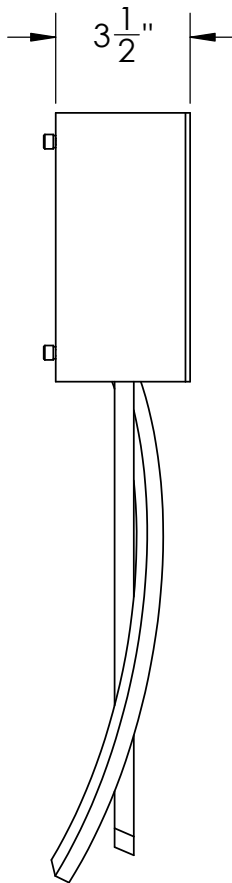

Location:

Product #: CSB0032-0C-XX-XX-XX

Electrical Option	Electrical Type	Bulb Type	Wattage	Socket Type
Product #				
CSB0032-0C-XX-XX-E2	Incandescent	E26	60	Medium E26
CSB0032-0C-XX-XX-G2	Flourescent	CFL/LED RETRO	13	GU-24

Bulbs Not Included Visit hammertonstudio.com for product options and specifications.

4/8/2015

Mounting Packet: U	Electrical Type: See Table
Approximate lbs.: 5	Bulb Qty: 1 Bulb Type: See Table
Finish: SEE WEB SITE FOR OPTIONS	Wattage: See Table Voltage: 120
Top Diffuser: Open	Socket Type: See Table
Bottom Diffuser: Closed Metal	UL Location: Dry

Mounting Detail

All fixtures created by Hammerton are handcrafted by artisans. Dimensions may vary up to 7/8".

© Copyright 2014. All rights in design, detail or invention of this drawing are reserved as the property of Hammerton. Any imitation or adaptation without written consent is strictly prohibited.