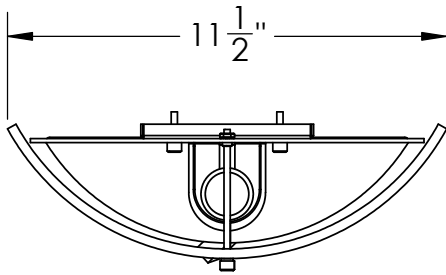

Location:

Product #: CSB0032-0C-XX-XX-XX

Electrical Option	Electrical Type	Bulb Type	Wattage	Socket Type
Product #				
CSB0032-0C-XX-XX-E2	Incandescent	E26	60	Medium E26
CSB0032-0C-XX-XX-G2	Flourescent	CFL/LED RETRO	13	GU-24

Bulbs Not Included Visit hammertonstudio.com for product options and specifications.

4/8/2015

Mounting Packet: U	Electrical Type: See Table
Approximate lbs.: 5	Bulb Qty: 1 Bulb Type: See Table
Finish: SEE WEB SITE FOR OPTIONS	Wattage: See Table Voltage: 120
Top Diffuser: Open	Socket Type: See Table
Bottom Diffuser: Closed Metal	UL Location: Dry

Mounting Detail

All fixtures created by Hammerton are handcrafted by artisans. Dimensions may vary up to 7/8".

© Copyright 2014. All rights in design, detail or invention of this drawing are reserved as the property of Hammerton. Any imitation or adaptation without written consent is strictly prohibited.