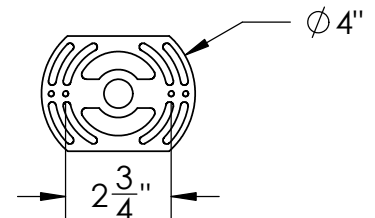

Location:

Product #: CSB0032-0C-XX-XX-XX

Electrical Option	Electrical Type	Bulb Type	Wattage	Socket Type
Product #				
CSB0032-0C-XX-XX-E2	Incandescent	E26	60	Medium E26
CSB0032-0C-XX-XX-G2	Flourescent	CFL/LED RETRO	13	GU-24

Bulbs Not Included Visit hammertonstudio.com for product options and specifications.

4/8/2015

Mounting Packet: U	Electrical Type: See Table
Approximate lbs.: 5	Bulb Qty: 1 Bulb Type: See Table
Finish: SEE WEB SITE FOR OPTIONS	Wattage: See Table Voltage: 120
Top Diffuser: Open	Socket Type: See Table
Bottom Diffuser: Closed Metal	UL Location: Dry

Mounting Detail

All fixtures created by Hammerton are handcrafted by artisans. Dimensions may vary up to 7/8".

© Copyright 2014. All rights in design, detail or invention of this drawing are reserved as the property of Hammerton. Any imitation or adaptation without written consent is strictly prohibited.