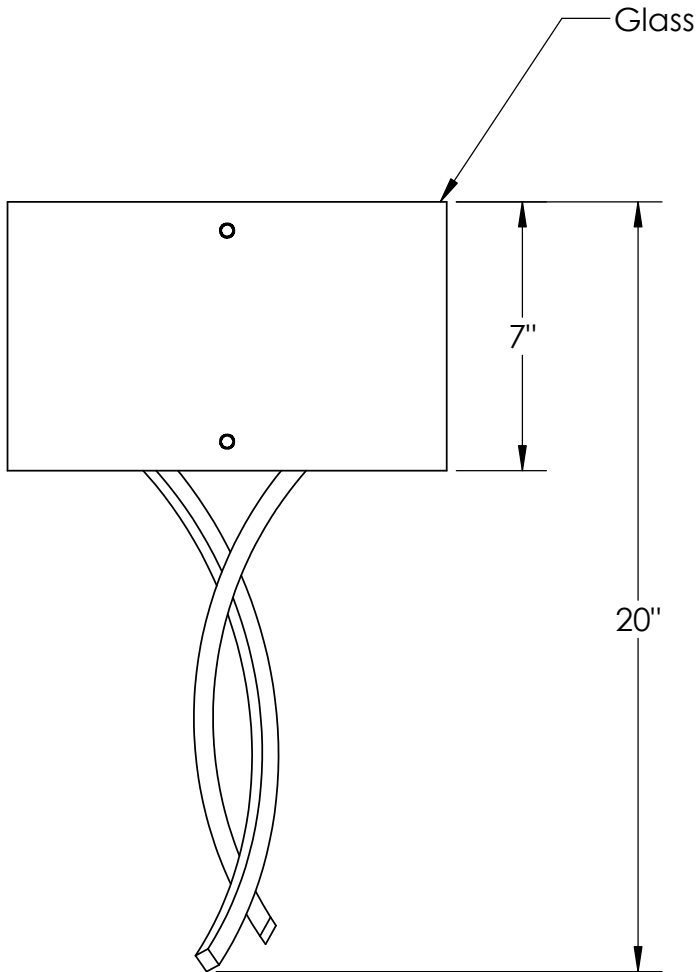

Location:

Product #: CSB0032-0C-XX-XX-XX

Electrical Option	Electrical Type	Bulb Type	Wattage	Socket Type
Product #				
CSB0032-0C-XX-XX-E2	Incandescent	E26	60	Medium E26
CSB0032-0C-XX-XX-G2	Flourescent	CFL/LED RETRO	13	GU-24

Bulbs Not Included Visit hammertonstudio.com for product options and specifications.

4/8/2015

Mounting Packet: U	Electrical Type: See Table
Approximate lbs.: 5	Bulb Qty: 1 Bulb Type: See Table
Finish: SEE WEB SITE FOR OPTIONS	Wattage: See Table Voltage: 120
Top Diffuser: Open	Socket Type: See Table
Bottom Diffuser: Closed Metal	UL Location: Dry

Mounting Detail

All fixtures created by Hammerton are handcrafted by artisans. Dimensions may vary up to 7/8".

© Copyright 2014. All rights in design, detail or invention of this drawing are reserved as the property of Hammerton. Any imitation or adaptation without written consent is strictly prohibited.