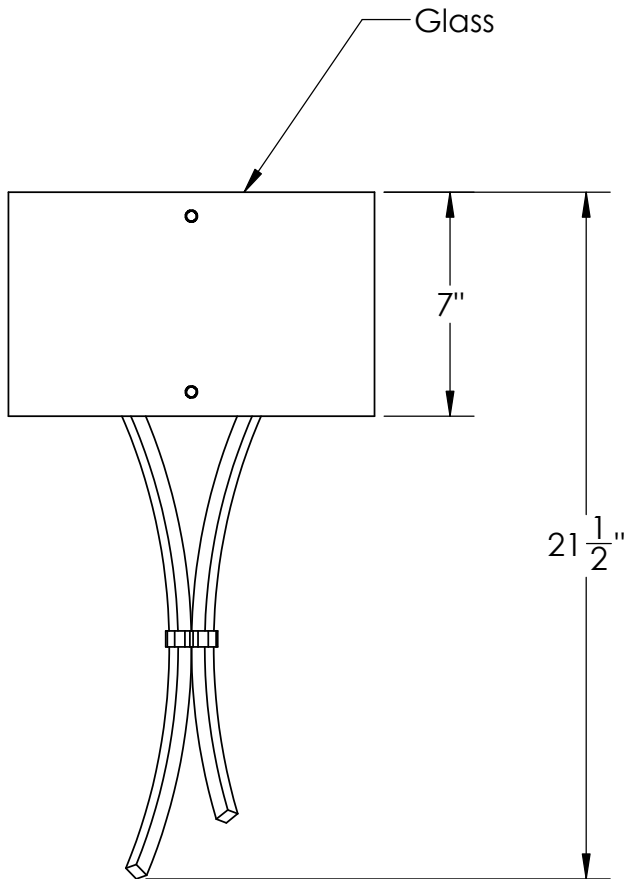

Location:

Product #: CSB0032-0B-XX-XX-XX

Electrical Option	Electrical Type	Bulb Type	Wattage	Socket Type
Product #				
CSB0032-0B-XX-XX-E2	Incandescent	A19	60	Medium E26
CSB0032-0B-XX-XX-G2	Flourescent	CFL/LED RETRO	13	GU-24

Bulbs Not Included Visit hammertonsstudio.com for product options and specifications.

4/8/2015

Mounting Packet: U	Electrical Type: See Table
Approximate lbs.: 5	Bulb Qty: 1 Bulb Type: See Table
Finish: SEE WEB SITE FOR OPTIONS	Wattage: See Table Voltage: 120
Top Diffuser: Open	Socket Type: See Table
Bottom Diffuser: Closed Metal	UL Location: Dry

Mounting Detail

All fixtures created by Hammerton are handcrafted by artisans. Dimensions may vary up to 7/8".

© Copyright 2014. All rights in design, detail or invention of this drawing are reserved as the property of Hammerton. Any imitation or adaptation without written consent is strictly prohibited.