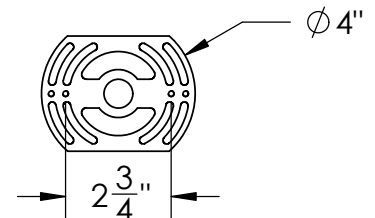

Location:

Product #: CSB0032-0B-XX-XX-XX

Electrical Option	Electrical Type	Bulb Type	Wattage	Socket Type
Product #				
CSB0032-0B-XX-XX-E2	Incandescent	A19	60	Medium E26
CSB0032-0B-XX-XX-G2	Flourescent	CFL/LED RETRO	13	GU-24

Bulbs Not Included Visit hammertonsstudio.com for product options and specifications.

4/8/2015

Mounting Packet: U	Electrical Type: See Table
Approximate lbs.: 5	Bulb Qty: 1 Bulb Type: See Table
Finish: SEE WEB SITE FOR OPTIONS	Wattage: See Table Voltage: 120
Top Diffuser: Open	Socket Type: See Table
Bottom Diffuser: Closed Metal	UL Location: Dry

Mounting Detail

All fixtures created by Hammerton are handcrafted by artisans. Dimensions may vary up to 7/8".

© Copyright 2014. All rights in design, detail or invention of this drawing are reserved as the property of Hammerton. Any imitation or adaptation without written consent is strictly prohibited.