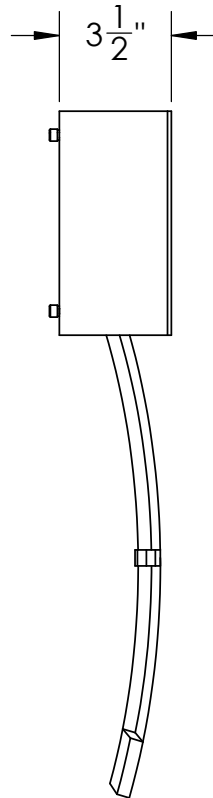

Location:

Product #: CSB0032-0B-XX-XX-XX

Electrical Option	Electrical Type	Bulb Type	Wattage	Socket Type
Product #				
CSB0032-0B-XX-XX-E2	Incandescent	A19	60	Medium E26
CSB0032-0B-XX-XX-G2	Flourescent	CFL/LED RETRO	13	GU-24

Bulbs Not Included Visit hammertonsstudio.com for product options and specifications.

4/8/2015

Mounting Packet: U	Electrical Type: See Table
Approximate lbs.: 5	Bulb Qty: 1 Bulb Type: See Table
Finish: SEE WEB SITE FOR OPTIONS	Wattage: See Table Voltage: 120
Top Diffuser: Open	Socket Type: See Table
Bottom Diffuser: Closed Metal	UL Location: Dry

Mounting Detail

All fixtures created by Hammerton are handcrafted by artisans. Dimensions may vary up to 7/8".

© Copyright 2014. All rights in design, detail or invention of this drawing are reserved as the property of Hammerton. Any imitation or adaptation without written consent is strictly prohibited.