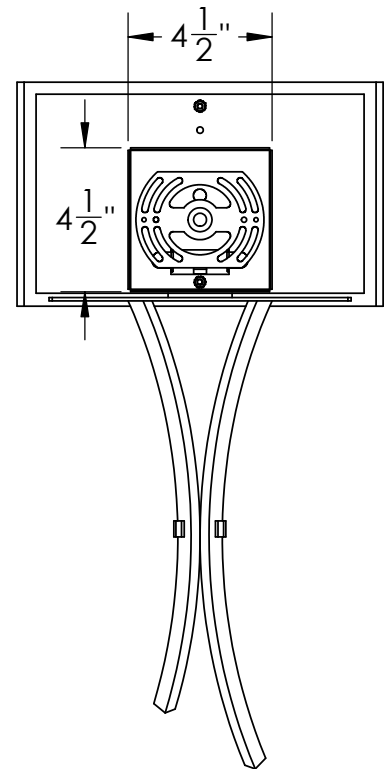

Location:

Product #: CSB0032-0B-XX-XX-XX

Electrical Option	Electrical Type	Bulb Type	Wattage	Socket Type
Product #				
CSB0032-0B-XX-XX-E2	Incandescent	A19	60	Medium E26
CSB0032-0B-XX-XX-G2	Flourescent	CFL/LED RETRO	13	GU-24

Bulbs Not Included Visit hammertonsstudio.com for product options and specifications.

4/8/2015

Mounting Packet: U	Electrical Type: See Table
Approximate lbs.: 5	Bulb Qty: 1 Bulb Type: See Table
Finish: SEE WEB SITE FOR OPTIONS	Wattage: See Table Voltage: 120
Top Diffuser: Open	Socket Type: See Table
Bottom Diffuser: Closed Metal	UL Location: Dry

Mounting Detail

All fixtures created by Hammerton are handcrafted by artisans. Dimensions may vary up to 7/8".

© Copyright 2014. All rights in design, detail or invention of this drawing are reserved as the property of Hammerton. Any imitation or adaptation without written consent is strictly prohibited.