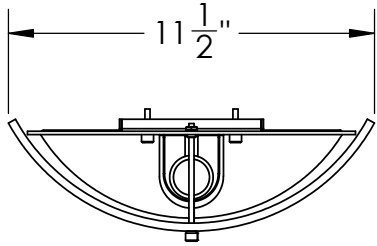

Location:

Product #: CSB0032-0B-XX-XX-XX

Electrical Option	Electrical Type	Bulb Type	Wattage	Socket Type
Product #				
CSB0032-0B-XX-XX-E2	Incandescent	A19	60	Medium E26
CSB0032-0B-XX-XX-G2	Flourescent	CFL/LED RETRO	13	GU-24

Bulbs Not Included Visit hammertonsstudio.com for product options and specifications.

4/8/2015

Mounting Packet: U	Electrical Type: See Table
Approximate lbs.: 5	Bulb Qty: 1 Bulb Type: See Table
Finish: SEE WEB SITE FOR OPTIONS	Wattage: See Table Voltage: 120
Top Diffuser: Open	Socket Type: See Table
Bottom Diffuser: Closed Metal	UL Location: Dry