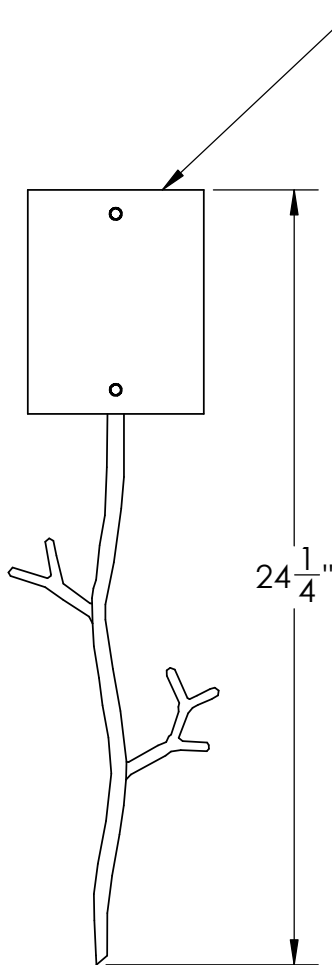

Location:

Product #: CSB0032-0A-XX-XX-XX

Electrical Option	Electrical Type	Bulb Type	Wattage	Socket Type
Product #				
CSB0032-0A-XX-XX-E2	Incandescent	E26	60	Medium E26
CSB0032-0A-XX-XX-G2	Flourescent	CFL/LED RETRO	13	GU-24

Bulbs Not Included Visit hammertonsstudio.com for product options and specifications.

4/3/2015

Mounting Packet: U	Electrical Type: See Table
Approximate lbs.: 5	Bulb Qty: 1 Bulb Type: See Table
Finish: SEE WEB SITE FOR OPTIONS	Wattage: See Table Voltage: 120
Top Diffuser: Open	Socket Type: See Table
Bottom Diffuser: Closed Metal	UL Location: Dry

All fixtures created by Hammerton are handcrafted by artisans. Dimensions may vary up to 7/8".

© Copyright 2014. All rights in design, detail or invention of this drawing are reserved as the property of Hammerton. Any imitation or adaptation without written consent is strictly prohibited.