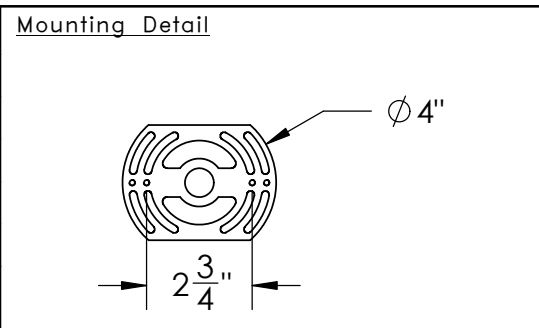

Location:

Product #: CSB0032-0A-XX-XX-XX

Electrical Option	Electrical Type	Bulb Type	Wattage	Socket Type
Product #				
CSB0032-0A-XX-XX-E2	Incandescent	E26	60	Medium E26
CSB0032-0A-XX-XX-G2	Flourescent	CFL/LED RETRO	13	GU-24

Bulbs Not Included Visit hammertonsstudio.com for product options and specifications.

4/3/2015

Mounting Packet: U	Electrical Type: See Table
Approximate lbs.: 5	Bulb Qty: 1 Bulb Type: See Table
Finish: SEE WEB SITE FOR OPTIONS	Wattage: See Table Voltage: 120
Top Diffuser: Open	Socket Type: See Table
Bottom Diffuser: Closed Metal	UL Location: Dry

All fixtures created by Hammerton are handcrafted by artisans. Dimensions may vary up to 7/8".

© Copyright 2014. All rights in design, detail or invention of this drawing are reserved as the property of Hammerton. Any imitation or adaptation without written consent is strictly prohibited.