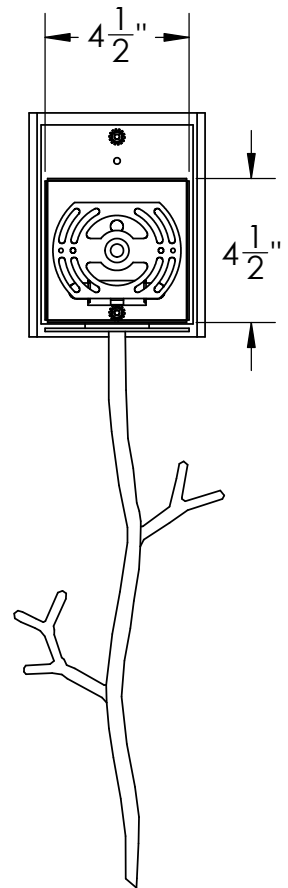

Location:

Product #: CSB0032-0A-XX-XX-XX

Electrical Option	Electrical Type	Bulb Type	Wattage	Socket Type
Product #				
CSB0032-0A-XX-XX-E2	Incandescent	E26	60	Medium E26
CSB0032-0A-XX-XX-G2	Flourescent	CFL/LED RETRO	13	GU-24

Bulbs Not Included Visit hammertonsstudio.com for product options and specifications.

4/3/2015

Mounting Packet: U	Electrical Type: See Table
Approximate lbs.: 5	Bulb Qty: 1 Bulb Type: See Table
Finish: SEE WEB SITE FOR OPTIONS	Wattage: See Table Voltage: 120
Top Diffuser: Open	Socket Type: See Table
Bottom Diffuser: Closed Metal	UL Location: Dry

All fixtures created by Hammerton are handcrafted by artisans. Dimensions may vary up to 7/8".

© Copyright 2014. All rights in design, detail or invention of this drawing are reserved as the property of Hammerton. Any imitation or adaptation without written consent is strictly prohibited.