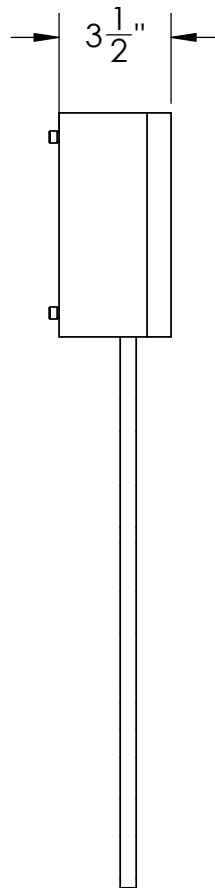

Location:

Product #: CSB0032-0A-XX-XX-XX

Electrical Option	Electrical Type	Bulb Type	Wattage	Socket Type
Product #				
CSB0032-0A-XX-XX-E2	Incandescent	E26	60	Medium E26
CSB0032-0A-XX-XX-G2	Flourescent	CFL/LED RETRO	13	GU-24

Bulbs Not Included Visit hammertonsstudio.com for product options and specifications.

4/3/2015

Mounting Packet: U	Electrical Type: See Table
Approximate lbs.: 5	Bulb Qty: 1 Bulb Type: See Table
Finish: SEE WEB SITE FOR OPTIONS	Wattage: See Table Voltage: 120
Top Diffuser: Open	Socket Type: See Table
Bottom Diffuser: Closed Metal	UL Location: Dry

All fixtures created by Hammerton are handcrafted by artisans. Dimensions may vary up to 7/8".

© Copyright 2014. All rights in design, detail or invention of this drawing are reserved as the property of Hammerton. Any imitation or adaptation without written consent is strictly prohibited.