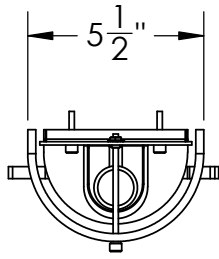

Location:

Product #: CSB0032-0A-XX-XX-XX