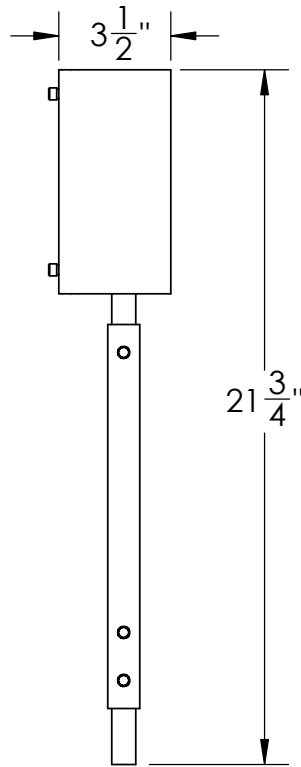

Location:

Product #: CSB0026-0D-XX-XX-XX

Electrical Option	Product #	Electrical Type	Bulb Type	Wattage	Socket Type
Incandescent	CSB0026-0D-XX-XX-E2	Incandescent	E26	60	Medium E26
Flourescent	CSB0026-0D-XX-XX-G2	Flourescent	CFL/LED RETRO	13	GU-24

Bulbs Not Included Visit hammertonstudio.com for product options and specifications. 3/19/2015

Mounting Packet: U	Electrical Type: See Table
Approximate lbs.: 10	Bulb Qty: 1 Bulb Type: See Table
Finish: SEE WEB SITE FOR OPTIONS	Wattage: See Table Voltage: 120
Top Diffuser: Open	Socket Type: See Table
Bottom Diffuser: Closed Metal	UL Location: Dry

All fixtures created by Hammerton are handcrafted by artisans. Dimensions may vary up to 7/8".

© Copyright 2014. All rights in design, detail or invention of this drawing are reserved as the property of Hammerton. Any imitation or adaptation without written consent is strictly prohibited.