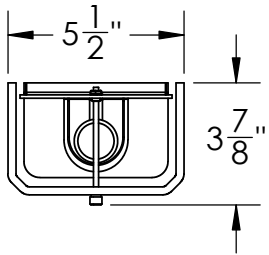

Location:

Product #: CSB0026-0D-XX-XX-XX