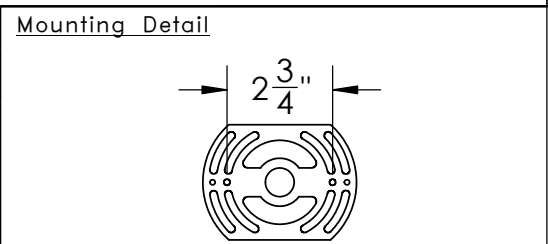

Location:

Product #: CSB0026-0D-XX-XX-XX

Electrical Option	Product #	Electrical Type	Bulb Type	Wattage	Socket Type
Incandescent	CSB0026-0D-XX-XX-E2	Incandescent	E26	60	Medium E26
Flourescent	CSB0026-0D-XX-XX-G2	Flourescent	CFL/LED RETRO	13	GU-24

Bulbs Not Included Visit hammertonstudio.com for product options and specifications. 3/19/2015

Mounting Packet: U	Electrical Type: See Table
Approximate lbs.: 10	Bulb Qty: 1 Bulb Type: See Table
Finish: SEE WEB SITE FOR OPTIONS	Wattage: See Table Voltage: 120
Top Diffuser: Open	Socket Type: See Table
Bottom Diffuser: Closed Metal	UL Location: Dry

All fixtures created by Hammerton are handcrafted by artisans. Dimensions may vary up to 7/8".

© Copyright 2014. All rights in design, detail or invention of this drawing are reserved as the property of Hammerton. Any imitation or adaptation without written consent is strictly prohibited.