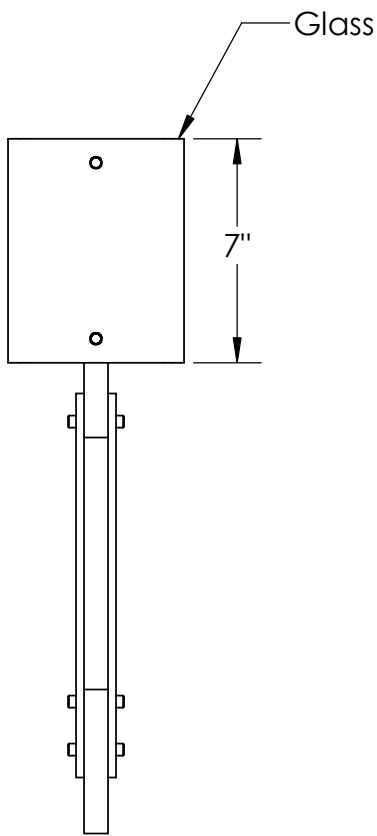

Location:

Product #: CSB0026-0D-XX-XX-XX

Electrical Option	Product #	Electrical Type	Bulb Type	Wattage	Socket Type
Incandescent	CSB0026-0D-XX-XX-E2	Incandescent	E26	60	Medium E26
Flourescent	CSB0026-0D-XX-XX-G2	Flourescent	CFL/LED RETRO	13	GU-24

Bulbs Not Included Visit hammertonstudio.com for product options and specifications. 3/19/2015

Mounting Packet: U	Electrical Type: See Table
Approximate lbs.: 10	Bulb Qty: 1 Bulb Type: See Table
Finish: SEE WEB SITE FOR OPTIONS	Wattage: See Table Voltage: 120
Top Diffuser: Open	Socket Type: See Table
Bottom Diffuser: Closed Metal	UL Location: Dry

All fixtures created by Hammerton are handcrafted by artisans. Dimensions may vary up to 7/8".

© Copyright 2014. All rights in design, detail or invention of this drawing are reserved as the property of Hammerton. Any imitation or adaptation without written consent is strictly prohibited.