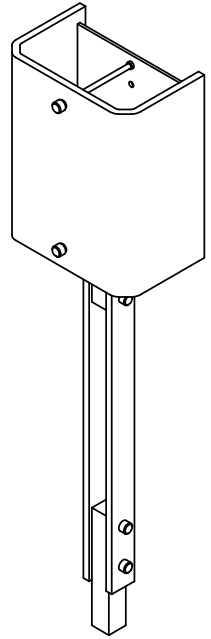

Location:

Product #: CSB0026-0D-XX-XX-XX

Electrical Option	Product #	Electrical Type	Bulb Type	Wattage	Socket Type
Incandescent	CSB0026-0D-XX-XX-E2	Incandescent	E26	60	Medium E26
Flourescent	CSB0026-0D-XX-XX-G2	Flourescent	CFL/LED RETRO	13	GU-24

Bulbs Not Included Visit hammertonstudio.com for product options and specifications. 3/19/2015

Mounting Packet: U	Electrical Type: See Table
Approximate lbs.: 10	Bulb Qty: 1 Bulb Type: See Table
Finish: SEE WEB SITE FOR OPTIONS	Wattage: See Table Voltage: 120
Top Diffuser: Open	Socket Type: See Table
Bottom Diffuser: Closed Metal	UL Location: Dry

All fixtures created by Hammerton are handcrafted by artisans. Dimensions may vary up to 7/8".

© Copyright 2014. All rights in design, detail or invention of this drawing are reserved as the property of Hammerton. Any imitation or adaptation without written consent is strictly prohibited.