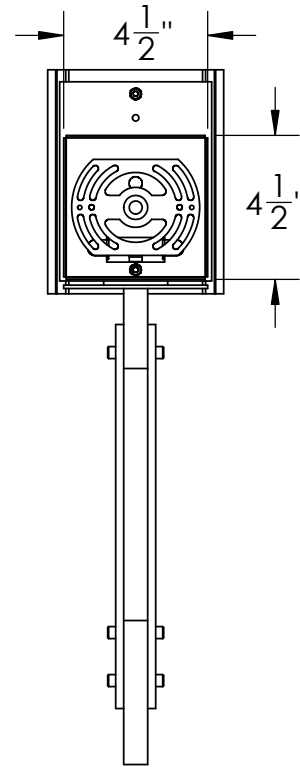

Location:

Product #: CSB0026-0D-XX-XX-XX

Electrical Option	Product #	Electrical Type	Bulb Type	Wattage	Socket Type
Incandescent	CSB0026-0D-XX-XX-E2	Incandescent	E26	60	Medium E26
Flourescent	CSB0026-0D-XX-XX-G2	Flourescent	CFL/LED RETRO	13	GU-24

Bulbs Not Included Visit hammertonstudio.com for product options and specifications. 3/19/2015

Mounting Packet: U	Electrical Type: See Table
Approximate lbs.: 10	Bulb Qty: 1 Bulb Type: See Table
Finish: SEE WEB SITE FOR OPTIONS	Wattage: See Table Voltage: 120
Top Diffuser: Open	Socket Type: See Table
Bottom Diffuser: Closed Metal	UL Location: Dry

All fixtures created by Hammerton are handcrafted by artisans. Dimensions may vary up to 7/8".

© Copyright 2014. All rights in design, detail or invention of this drawing are reserved as the property of Hammerton. Any imitation or adaptation without written consent is strictly prohibited.