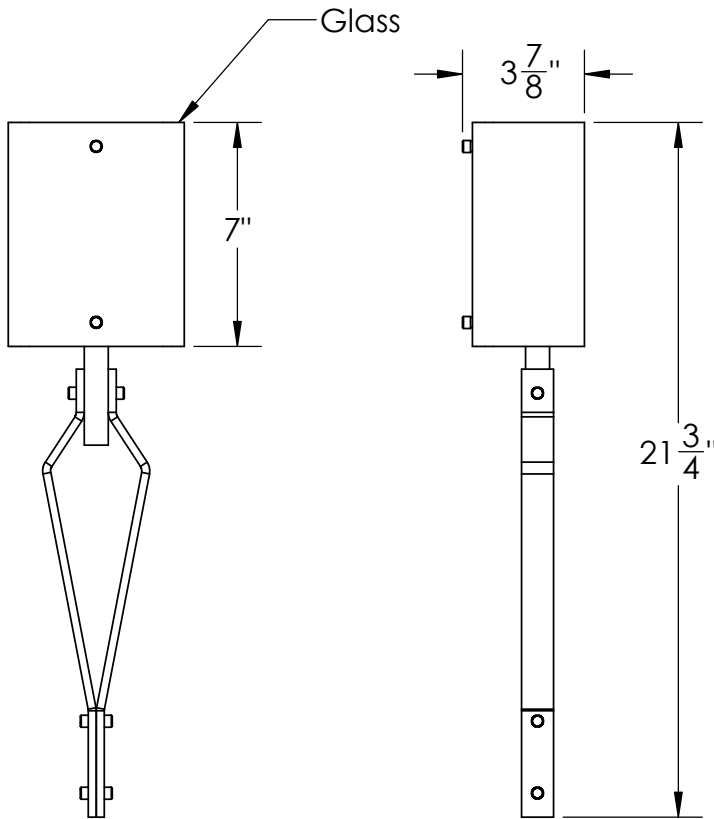

Location:

Product #: CSB0026-0A-XX-XX-XX

Electrical Option	Electrical Type	Bulb Type	Wattage	Socket Type
Product #				
CSB0026-0A-XX-XX-E2	Incandescent	E26	60	Medium E26
CSB0026-0A-XX-XX-G2	Flourescent	CFL/LED RETRO	13	GU-24

Bulbs Not Included

Visit hammertonstudio.com for product options and specifications.

3/19/2015

Mounting Packet: U	Electrical Type: See Table
Approximate lbs.: 10	Bulb Qty: 1 Bulb Type: See Table
Finish: SEE WEB SITE FOR OPTIONS	Wattage: See Table Voltage: 120
Top Diffuser: Open	Socket Type: See Table
Bottom Diffuser: Closed Metal	UL Location: Dry

Mounting Detail

All fixtures created by Hammerton are handcrafted by artisans. Dimensions may vary up to 7/8".

© Copyright 2014. All rights in design, detail or invention of this drawing are reserved as the property of Hammerton. Any imitation or adaptation without written consent is strictly prohibited.