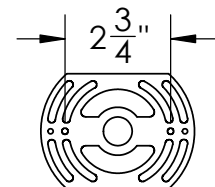

Location:

Product #: CSB0026-0A-XX-XX-XX

Electrical Option	Electrical Type	Bulb Type	Wattage	Socket Type
Product #				
CSB0026-0A-XX-XX-E2	Incandescent	E26	60	Medium E26
CSB0026-0A-XX-XX-G2	Flourescent	CFL/LED RETRO	13	GU-24

Bulbs Not Included

Visit hammertonstudio.com for product options and specifications.

3/19/2015

Mounting Packet: U	Electrical Type: See Table
Approximate lbs.: 10	Bulb Qty: 1 Bulb Type: See Table
Finish: SEE WEB SITE FOR OPTIONS	Wattage: See Table Voltage: 120
Top Diffuser: Open	Socket Type: See Table
Bottom Diffuser: Closed Metal	UL Location: Dry

Mounting Detail

All fixtures created by Hammerton are handcrafted by artisans. Dimensions may vary up to 7/8".

© Copyright 2014. All rights in design, detail or invention of this drawing are reserved as the property of Hammerton. Any imitation or adaptation without written consent is strictly prohibited.