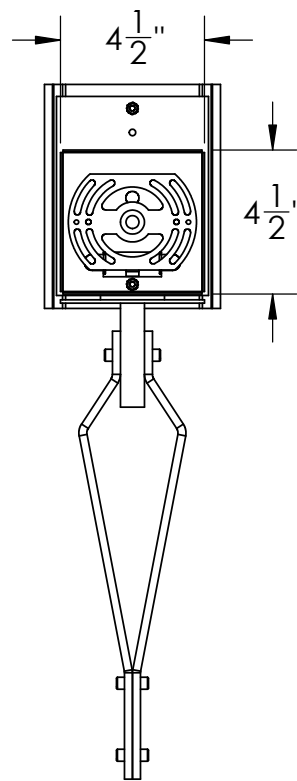

Location:

Product #: CSB0026-0A-XX-XX-XX

Electrical Option	Electrical Type	Bulb Type	Wattage	Socket Type
Product #				
CSB0026-0A-XX-XX-E2	Incandescent	E26	60	Medium E26
CSB0026-0A-XX-XX-G2	Flourescent	CFL/LED RETRO	13	GU-24

Bulbs Not Included

Visit hammertonstudio.com for product options and specifications.

3/19/2015

Mounting Packet: U	Electrical Type: See Table
Approximate lbs.: 10	Bulb Qty: 1 Bulb Type: See Table
Finish: SEE WEB SITE FOR OPTIONS	Wattage: See Table Voltage: 120
Top Diffuser: Open	Socket Type: See Table
Bottom Diffuser: Closed Metal	UL Location: Dry

Mounting Detail

All fixtures created by Hammerton are handcrafted by artisans. Dimensions may vary up to 7/8".

© Copyright 2014. All rights in design, detail or invention of this drawing are reserved as the property of Hammerton. Any imitation or adaptation without written consent is strictly prohibited.