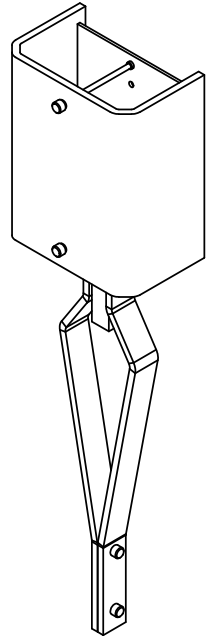

Location:

Product #: CSB0026-0A-XX-XX-XX

Electrical Option	Electrical Type	Bulb Type	Wattage	Socket Type
Product #				
CSB0026-0A-XX-XX-E2	Incandescent	E26	60	Medium E26
CSB0026-0A-XX-XX-G2	Flourescent	CFL/LED RETRO	13	GU-24

Bulbs Not Included

Visit hammertonstudio.com for product options and specifications.

3/19/2015

Mounting Packet: U	Electrical Type: See Table
Approximate lbs.: 10	Bulb Qty: 1 Bulb Type: See Table
Finish: SEE WEB SITE FOR OPTIONS	Wattage: See Table Voltage: 120
Top Diffuser: Open	Socket Type: See Table
Bottom Diffuser: Closed Metal	UL Location: Dry

Mounting Detail

All fixtures created by Hammerton are handcrafted by artisans. Dimensions may vary up to 7/8".

© Copyright 2014. All rights in design, detail or invention of this drawing are reserved as the property of Hammerton. Any imitation or adaptation without written consent is strictly prohibited.