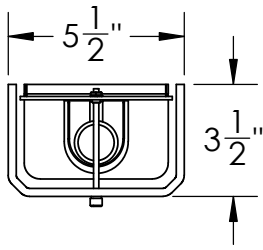

Location:

Product #: CSB0026-0A-XX-XX-XX