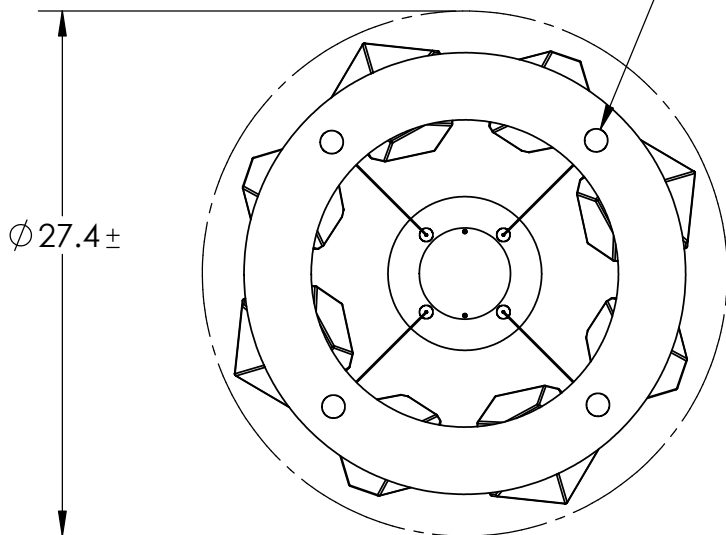

Collection: GEM

Product #: CHB0039-0B

FROSTED GLASS DIFFUSERS

CHANDELIER INCLUDES:

Visit hammertonstudio.com for product options and specifications.

©
5/26/2016

| | | |
|------------------------------------|--------------------------------------|--------------------|
| Mounting Packet: T | Electrical Type: LED | CCT: 2700 K |
| Approximate lbs.: 36 | Bulb Qty: 12 | Wattage: 31 |
| Finish: SEE WEB SITE FOR OPTIONS | Source Output: Down: 1370lm | Up: 970lm |
| Diffusers Top:Glass / Bottom:Glass | Forward/Reverse Phase Dimmable To 1% | |
| UL Location: DRY | CRI: 90+ | Power Factor: >0.9 |

Mounting Detail

MOUNTS DIRECTLY TO J-BOX

All fixtures created by Hammerton are handcrafted by artisans. Dimensions may vary up to 7/8".

© Copyright 2016. All rights in design, detail or invention of this drawing are reserved as the property of Hammerton. Any imitation or adaptation without written consent is strictly prohibited.