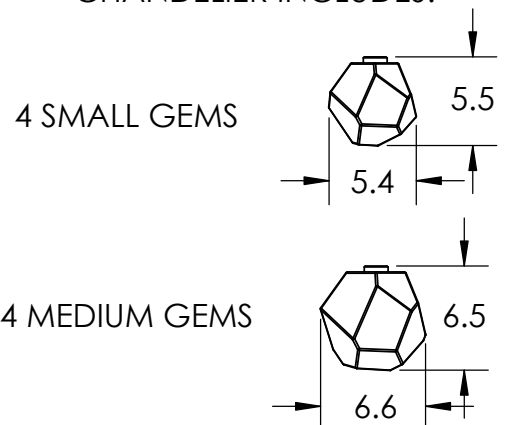

Collection: GEM

Product #: CHB0039-0B

FROSTED GLASS DIFFUSERS

CHANDELIER INCLUDES:

Visit hammertonstudio.com for product options and specifications.

©
5/26/2016

| | | |
|------------------------------------|--------------------------------------|--------------------|
| Mounting Packet: T | Electrical Type: LED | CCT: 2700 K |
| Approximate lbs.: 36 | Bulb Qty: 12 | Wattage: 31 |
| Finish: SEE WEB SITE FOR OPTIONS | Source Output: Down: 1370lm | Up: 970lm |
| Diffusers Top:Glass / Bottom:Glass | Forward/Reverse Phase Dimmable To 1% | |
| UL Location: DRY | CRI: 90+ | Power Factor: >0.9 |

Mounting Detail

MOUNTS DIRECTLY TO J-BOX

All fixtures created by Hammerton are handcrafted by artisans. Dimensions may vary up to 7/8".

© Copyright 2016. All rights in design, detail or invention of this drawing are reserved as the property of Hammerton. Any imitation or adaptation without written consent is strictly prohibited.