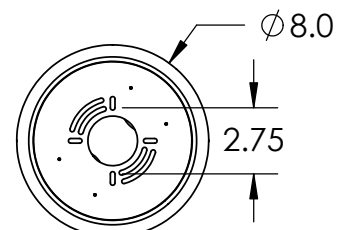

Collection: GEM

Product #: CHB0039-0B

FROSTED GLASS DIFFUSERS

CHANDELIER INCLUDES:

Visit hammertonstudio.com for product options and specifications.

©
5/26/2016

| | | |
|------------------------------------|--------------------------------------|--------------------|
| Mounting Packet: T | Electrical Type: LED | CCT: 2700 K |
| Approximate lbs.: 36 | Bulb Qty: 12 | Wattage: 31 |
| Finish: SEE WEB SITE FOR OPTIONS | Source Output: Down: 1370lm | Up: 970lm |
| Diffusers Top:Glass / Bottom:Glass | Forward/Reverse Phase Dimmable To 1% | |
| UL Location: DRY | CRI: 90+ | Power Factor: >0.9 |

Mounting Detail

MOUNTS DIRECTLY TO J-BOX

All fixtures created by Hammerton are handcrafted by artisans. Dimensions may vary up to 7/8".

© Copyright 2016. All rights in design, detail or invention of this drawing are reserved as the property of Hammerton. Any imitation or adaptation without written consent is strictly prohibited.