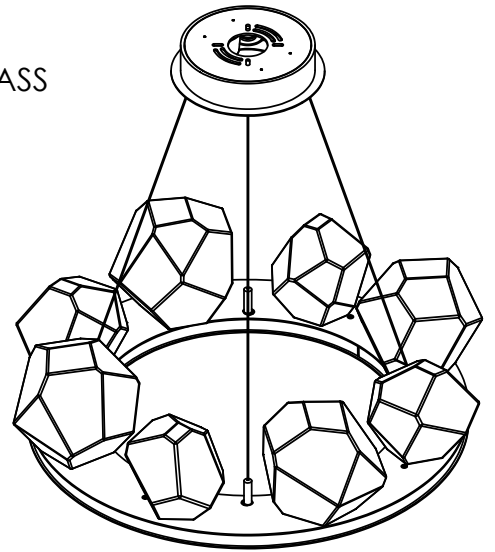

Collection: GEM

Product #: CHB0039-0B

FROSTED GLASS DIFFUSERS

CHANDELIER INCLUDES:

Visit hammertonstudio.com for product options and specifications.

©
5/26/2016

| | | |
|------------------------------------|--------------------------------------|--------------------|
| Mounting Packet: T | Electrical Type: LED | CCT: 2700 K |
| Approximate lbs.: 36 | Bulb Qty: 12 | Wattage: 31 |
| Finish: SEE WEB SITE FOR OPTIONS | Source Output: Down: 1370lm | Up: 970lm |
| Diffusers Top:Glass / Bottom:Glass | Forward/Reverse Phase Dimmable To 1% | |
| UL Location: DRY | CRI: 90+ | Power Factor: >0.9 |

Mounting Detail

MOUNTS DIRECTLY TO J-BOX

All fixtures created by Hammerton are handcrafted by artisans. Dimensions may vary up to 7/8".

© Copyright 2016. All rights in design, detail or invention of this drawing are reserved as the property of Hammerton. Any imitation or adaptation without written consent is strictly prohibited.