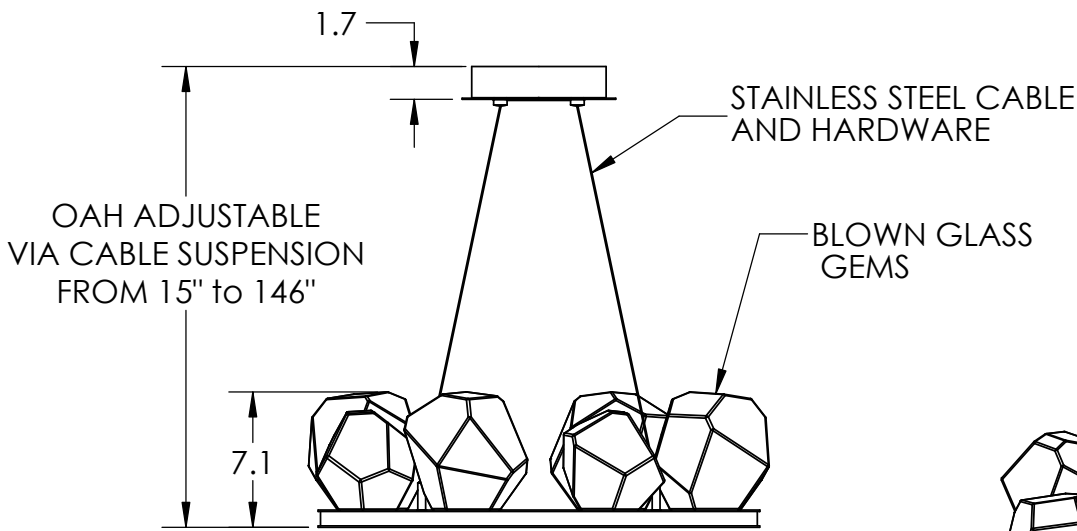

Collection: GEM

Product #: CHB0039-0B

FROSTED GLASS DIFFUSERS

CHANDELIER INCLUDES:

Visit hammertonstudio.com for product options and specifications.

©
5/26/2016

| | | |
|------------------------------------|--------------------------------------|--------------------|
| Mounting Packet: T | Electrical Type: LED | CCT: 2700 K |
| Approximate lbs.: 36 | Bulb Qty: 12 | Wattage: 31 |
| Finish: SEE WEB SITE FOR OPTIONS | Source Output: Down: 1370lm | Up: 970lm |
| Diffusers Top:Glass / Bottom:Glass | Forward/Reverse Phase Dimmable To 1% | |
| UL Location: DRY | CRI: 90+ | Power Factor: >0.9 |

Mounting Detail

MOUNTS DIRECTLY TO J-BOX

All fixtures created by Hammerton are handcrafted by artisans. Dimensions may vary up to 7/8".

© Copyright 2016. All rights in design, detail or invention of this drawing are reserved as the property of Hammerton. Any imitation or adaptation without written consent is strictly prohibited.