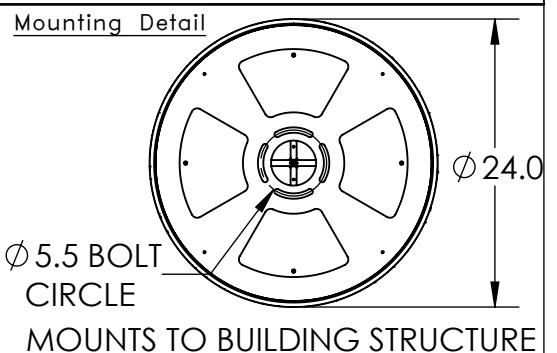

Collection: GEM

Product #: CHB0039-08

Visit hammertonstudio.com for product options and specifications.

1/13/2016

Mounting Packet: R	Electrical Type: LED	CCT: 2700 K
Approximate lbs.: 37	Bulb Qty: 8	Wattage: 41
Finish: SEE WEB SITE FOR OPTIONS	Source Output: 2735lm	Voltage: 120
Diffusers Top: Closed / Bottom: Glass	Forward/Reverse Phase Dimmable To 1%	
UL Location: DRY	CRI: 90+	Power Factor: >0.9

All fixtures created by Hammerton are handcrafted by artisans. Dimensions may vary up to 7/8".

© Copyright 2015. All rights in design, detail or invention of this drawing are reserved as the property of Hammerton. Any imitation or adaptation without written consent is strictly prohibited.