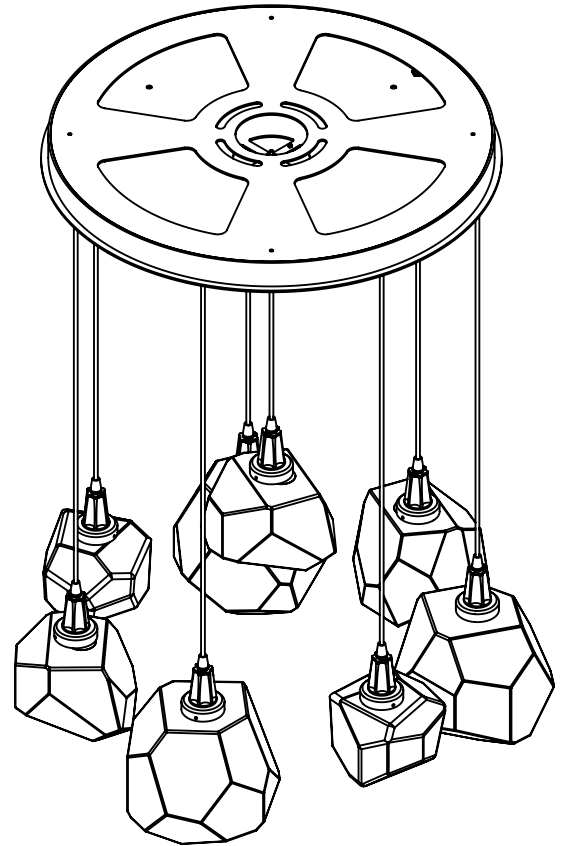

Collection: GEM

Product #: CHB0039-08

Visit hammertonstudio.com for product options and specifications.

1/13/2016

Mounting Packet: R	Electrical Type: LED	CCT: 2700 K
Approximate lbs.: 37	Bulb Qty: 8	Wattage: 41
Finish: SEE WEB SITE FOR OPTIONS	Source Output: 2735lm	Voltage: 120
Diffusers Top: Closed / Bottom: Glass	Forward/Reverse Phase Dimmable To 1%	
UL Location: DRY	CRI: 90+	Power Factor: >0.9

All fixtures created by Hammerton are handcrafted by artisans. Dimensions may vary up to 7/8".

© Copyright 2015. All rights in design, detail or invention of this drawing are reserved as the property of Hammerton. Any imitation or adaptation without written consent is strictly prohibited.