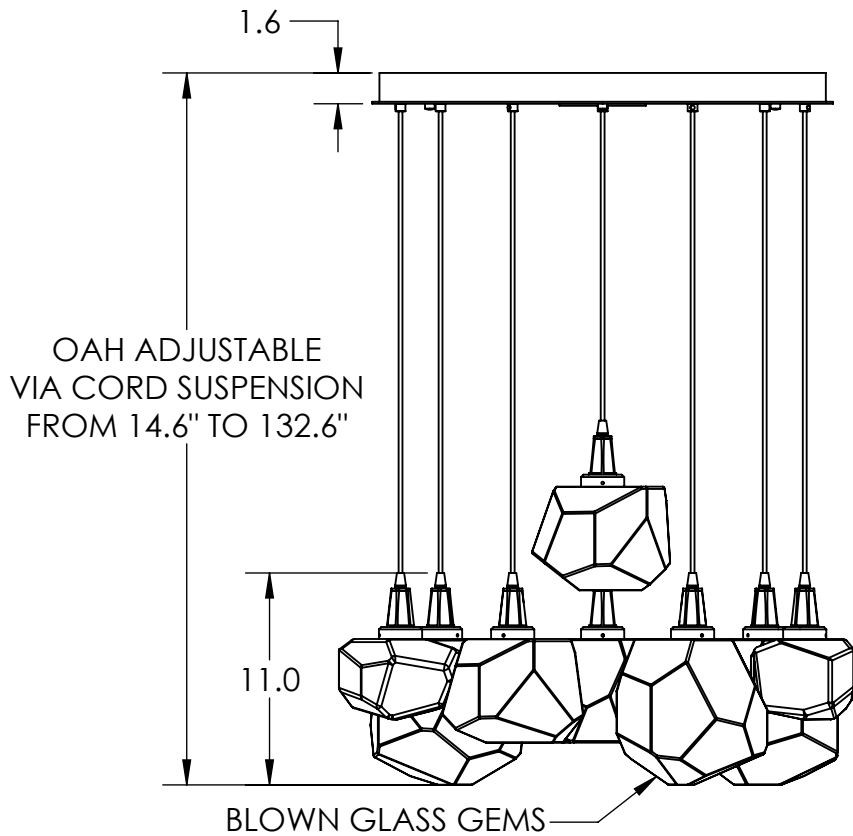

Collection: GEM

Product #: CHB0039-08

Visit hammertonstudio.com for product options and specifications.

1/13/2016

Mounting Packet: R	Electrical Type: LED	CCT: 2700 K
Approximate lbs.: 37	Bulb Qty: 8	Wattage: 41
Finish: SEE WEB SITE FOR OPTIONS	Source Output: 2735lm	Voltage: 120
Diffusers Top: Closed / Bottom: Glass	Forward/Reverse Phase Dimmable To 1%	
UL Location: DRY	CRI: 90+	Power Factor: >0.9

All fixtures created by Hammerton are handcrafted by artisans. Dimensions may vary up to 7/8".

© Copyright 2015. All rights in design, detail or invention of this drawing are reserved as the property of Hammerton. Any imitation or adaptation without written consent is strictly prohibited.