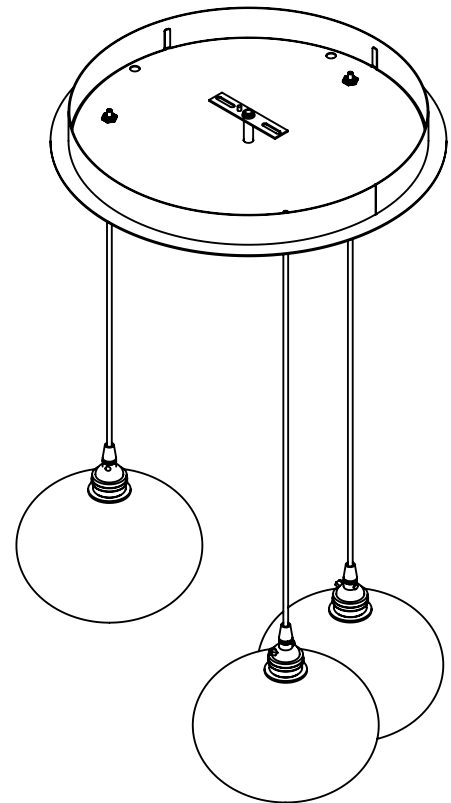

Collection: COPPA

Product #: CHB0036-03

HAND BLOWN GLASS DIMENSIONS MAY VARY UP TO 1"

Bulbs Not Included

Visit hammertonstudio.com for product options and specifications.

1/11/2016

(A)

Mounting Packet: W	Electrical Type: INCANDESCENT
Approximate lbs.: 16	Bulb Qty: 3 Bulb Type: A
Finish: SEE WEB SITE FOR OPTIONS	Wattage: 40 Voltage: 120
Top Diffuser: CLOSED	Socket Type: MEDIUM, E26 BASE
Bottom Diffuser: Open	UL Location: Dry

Mounting Detail

MOUNTS DIRECTLY TO J-BOX

All fixtures created by Hammerton are handcrafted by artisans. Dimensions may vary up to 7/8".

© Copyright 2016. All rights in design, detail or invention of this drawing are reserved as the property of Hammerton. Any imitation or adaptation without written consent is strictly prohibited.