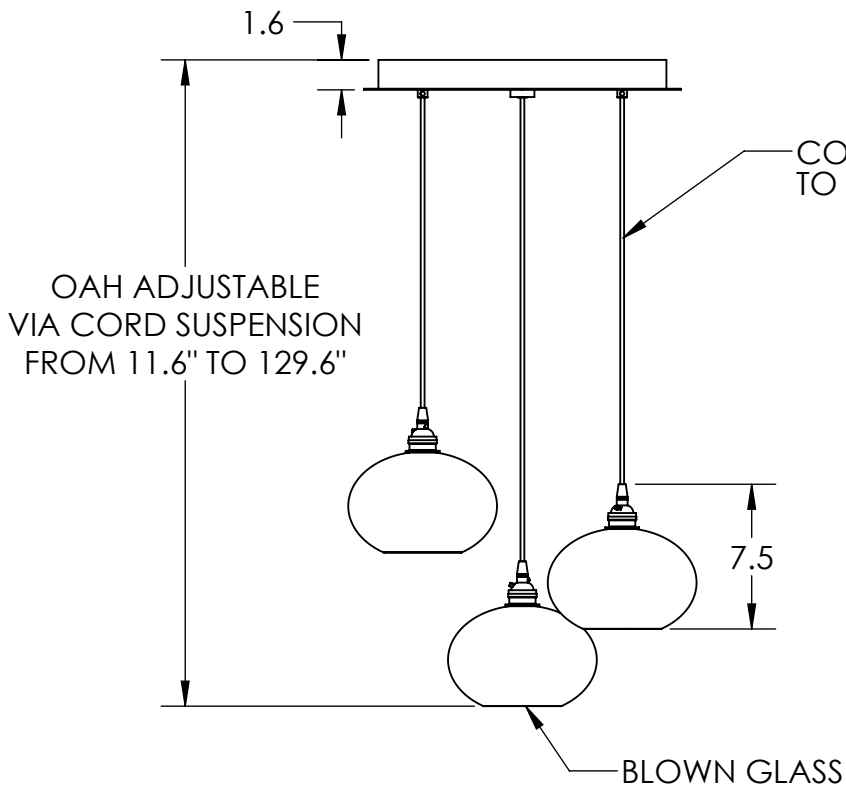

Collection: COPPA

Product #: CHB0036-03

HAND BLOWN GLASS DIMENSIONS MAY VARY UP TO 1"

Bulbs Not Included

Visit hammertonstudio.com for product options and specifications.

1/11/2016

(A)

Mounting Packet: W	Electrical Type: INCANDESCENT
Approximate lbs.: 16	Bulb Qty: 3 Bulb Type: A
Finish: SEE WEB SITE FOR OPTIONS	Wattage: 40 Voltage: 120
Top Diffuser: CLOSED	Socket Type: MEDIUM, E26 BASE
Bottom Diffuser: Open	UL Location: Dry

Mounting Detail

MOUNTS DIRECTLY TO J-BOX

All fixtures created by Hammerton are handcrafted by artisans. Dimensions may vary up to 7/8".

© Copyright 2016. All rights in design, detail or invention of this drawing are reserved as the property of Hammerton. Any imitation or adaptation without written consent is strictly prohibited.