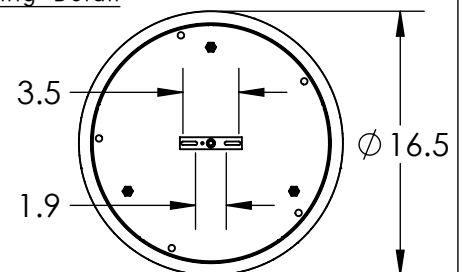

Collection: COPPA

Product #: CHB0036-03

HAND BLOWN GLASS DIMENSIONS MAY VARY UP TO 1"

Bulbs Not Included

Visit hammertonstudio.com for product options and specifications.

1/11/2016

(A)

Mounting Packet: W	Electrical Type: INCANDESCENT
Approximate lbs.: 16	Bulb Qty: 3 Bulb Type: A
Finish: SEE WEB SITE FOR OPTIONS	Wattage: 40 Voltage: 120
Top Diffuser: CLOSED	Socket Type: MEDIUM, E26 BASE
Bottom Diffuser: Open	UL Location: Dry

Mounting Detail

MOUNTS DIRECTLY TO J-BOX

All fixtures created by Hammerton are handcrafted by artisans. Dimensions may vary up to 7/8".

© Copyright 2016. All rights in design, detail or invention of this drawing are reserved as the property of Hammerton. Any imitation or adaptation without written consent is strictly prohibited.