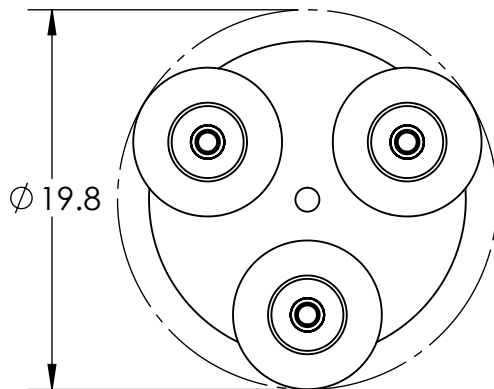

Collection: COPPA

Product #: CHB0036-03

HAND BLOWN GLASS DIMENSIONS MAY VARY UP TO 1"

Bulbs Not Included

Visit hammertonstudio.com for product options and specifications.

1/11/2016

(A)

Mounting Packet: W	Electrical Type: INCANDESCENT
Approximate lbs.: 16	Bulb Qty: 3 Bulb Type: A
Finish: SEE WEB SITE FOR OPTIONS	Wattage: 40 Voltage: 120
Top Diffuser: CLOSED	Socket Type: MEDIUM, E26 BASE
Bottom Diffuser: Open	UL Location: Dry

Mounting Detail

MOUNTS DIRECTLY TO J-BOX

All fixtures created by Hammerton are handcrafted by artisans. Dimensions may vary up to 7/8".

© Copyright 2016. All rights in design, detail or invention of this drawing are reserved as the property of Hammerton. Any imitation or adaptation without written consent is strictly prohibited.