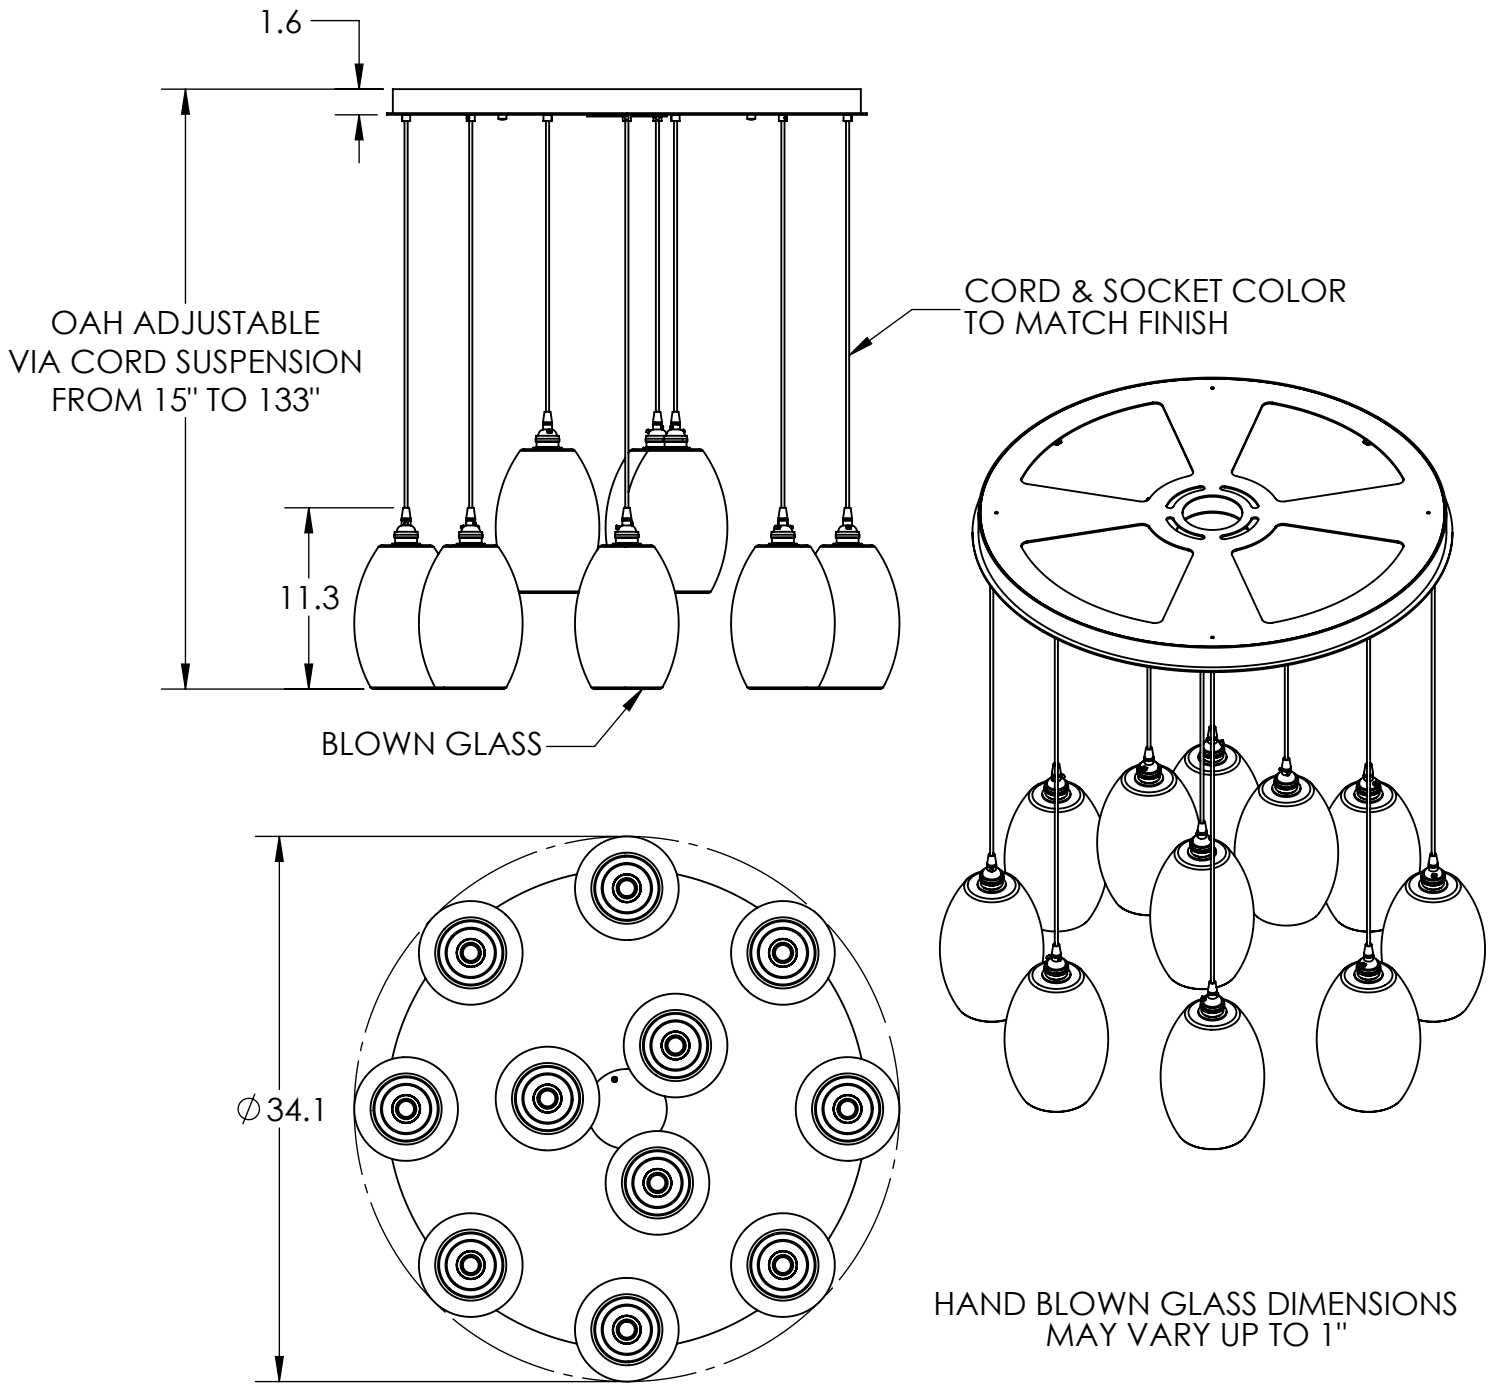

Collection: ELLISSE

Product #: CHB0035-11

*Bulbs Not Included*

Visit [hammertonstudio.com](http://hammertonstudio.com) for product options and specifications.

1/11/2016

Mounting Packet: R	Electrical Type: INCANDESCENT
Approximate lbs.: 98	Bulb Qty: 11 Bulb Type: A
Finish: SEE WEB SITE FOR OPTIONS	Wattage: 40 Voltage: 120
Top Diffuser: CLOSED	Socket Type: MEDIUM, E26 BASE
Bottom Diffuser: OPEN	UL Location: DRY

All fixtures created by Hammerton are handcrafted by artisans. Dimensions may vary up to 7/8".

© Copyright 2016. All rights in design, detail or invention of this drawing are reserved as the property of Hammerton. Any imitation or adaptation without written consent is strictly prohibited.

### Mounting Detail

MOUNTS TO BUILDING STRUCTURE