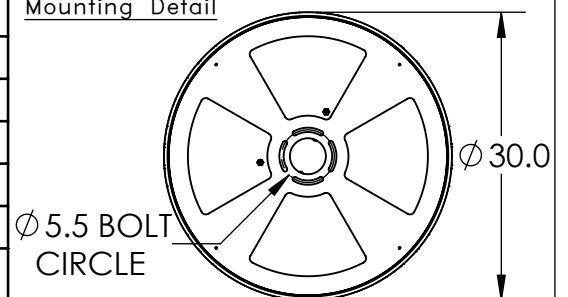

Mounting Detail

MOUNTS TO BUILDING STRUCTURE