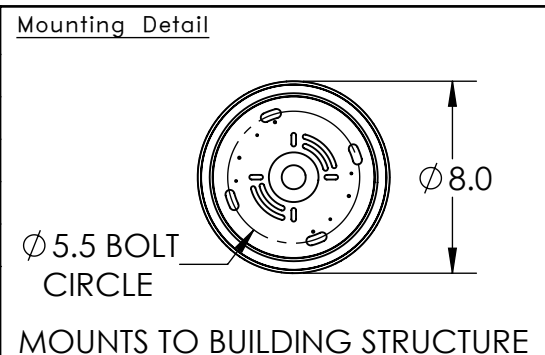

Collection: CARLYLE

Product #: CHB0033-0E

Visit hammertonstudio.com for product options and specifications.

1/14/2016 (A)

Mounting Packet: Z	Electrical Type: LED	CCT: 2700 K
Approximate lbs.: 65	Bulb Qty: 20	Wattage: 41
Finish: SEE WEB SITE FOR OPTIONS	Source Output: Down: 1370lm	Up: 1945lm
Diffusers Top: Open / Bottom: Glass	Forward/Reverse Phase Dimmable To 1%	
UL Location: DRY	CRI: 90+	Power Factor: >0.9

All fixtures created by Hammerton are handcrafted by artisans. Dimensions may vary up to 7/8".

© Copyright 2015. All rights in design, detail or invention of this drawing are reserved as the property of Hammerton. Any imitation or adaptation without written consent is strictly prohibited.