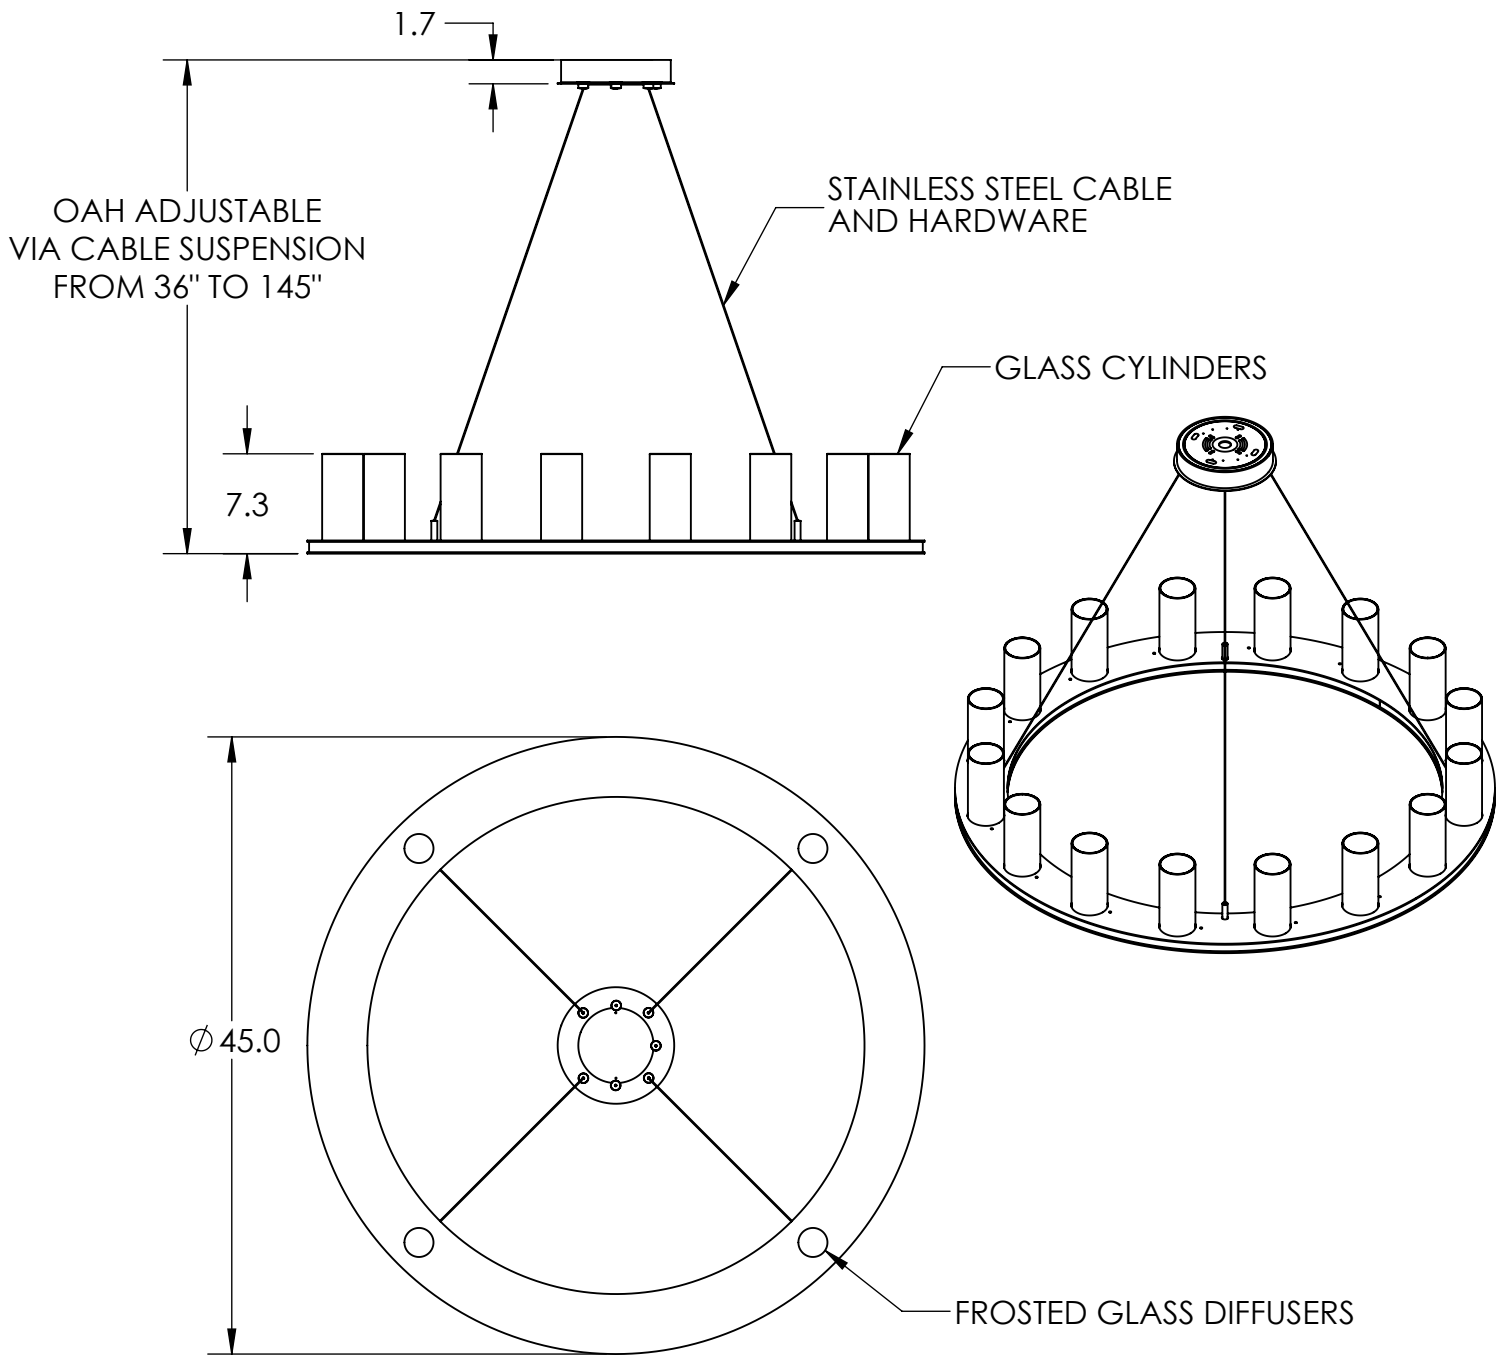

Collection: CARLYLE

Product #: CHB0033-0E

Visit hammertonstudio.com for product options and specifications.

1/14/2016 (A)

Mounting Packet: Z	Electrical Type: LED	CCT: 2700 K
Approximate lbs.: 65	Bulb Qty: 20	Wattage: 41
Finish: SEE WEB SITE FOR OPTIONS	Source Output: Down: 1370lm	Up: 1945lm
Diffusers Top: Open / Bottom: Glass	Forward/Reverse Phase Dimmable To 1%	
UL Location: DRY	CRI: 90+	Power Factor: >0.9

All fixtures created by Hammerton are handcrafted by artisans. Dimensions may vary up to 7/8".

© Copyright 2015. All rights in design, detail or invention of this drawing are reserved as the property of Hammerton. Any imitation or adaptation without written consent is strictly prohibited.