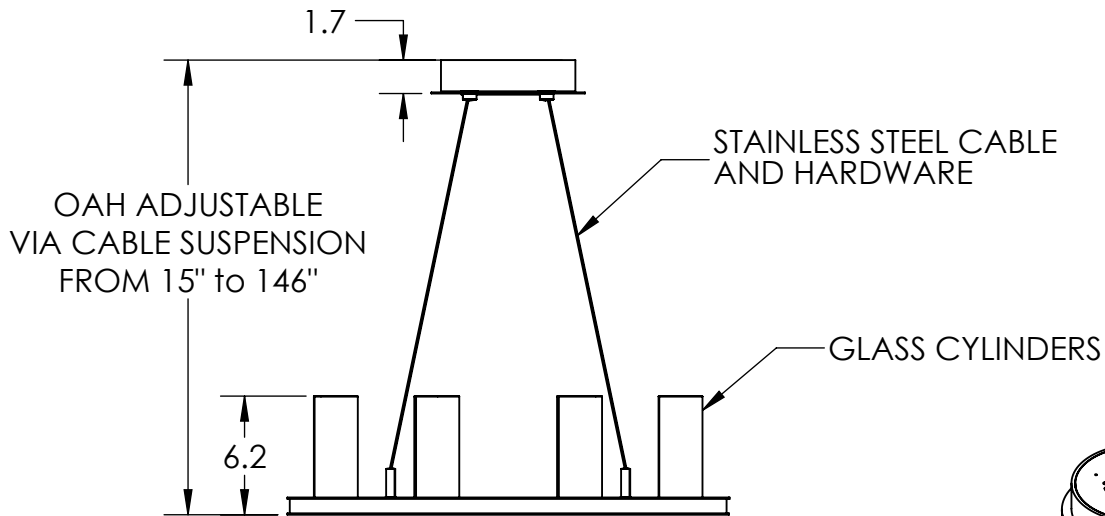

Collection: CARLYLE

Product #: CHB0033-0C

Visit hammertonstudio.com for product options and specifications.

1/14/2016 (A)

Mounting Packet: T	Electrical Type: LED	CCT: 2700 K
Approximate lbs.: 30	Bulb Qty: 12	Wattage: 31
Finish: SEE WEB SITE FOR OPTIONS	Source Output: Down: 1370lm	Up: 970lm
Diffusers Top: Open / Bottom: Glass	Forward/Reverse Phase Dimmable To 1%	
UL Location: DRY	CRI: 90+	Power Factor: >0.9
All fixtures created by Hammerton are handcrafted by artisans. Dimensions may vary up to 7/8".		
© Copyright 2015. All rights in design, detail or invention of this drawing are reserved as the property of Hammerton. Any imitation or adaptation without written consent is strictly prohibited.		
Hammerton Inc. 217 Wright Brothers Dr. Salt Lake City, UT 84116 (801)973-8095		