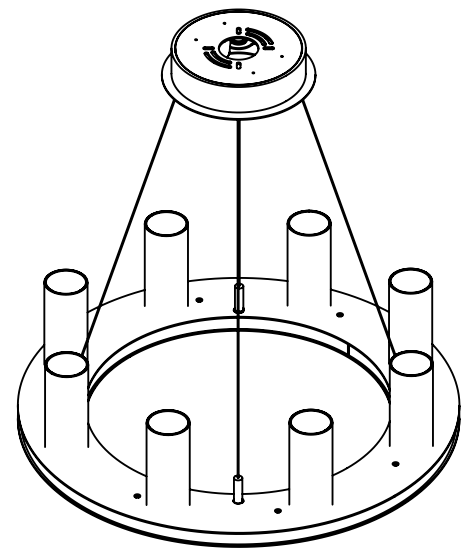

Collection: CARLYLE

Product #: CHB0033-0C

Visit hammertonstudio.com for product options and specifications.

1/14/2016 (A)

Mounting Packet: T	Electrical Type: LED	CCT: 2700 K
Approximate lbs.: 30	Bulb Qty: 12	Wattage: 31
Finish: SEE WEB SITE FOR OPTIONS	Source Output: Down: 1370lm	Up: 970lm
Diffusers Top: Open / Bottom: Glass	Forward/Reverse Phase Dimmable To 1%	
UL Location: DRY	CRI: 90+	Power Factor: >0.9
All fixtures created by Hammerton are handcrafted by artisans. Dimensions may vary up to 7/8".		
© Copyright 2015. All rights in design, detail or invention of this drawing are reserved as the property of Hammerton. Any imitation or adaptation without written consent is strictly prohibited.		
Hammerton Inc. 217 Wright Brothers Dr. Salt Lake City, UT 84116 (801)973-8095		